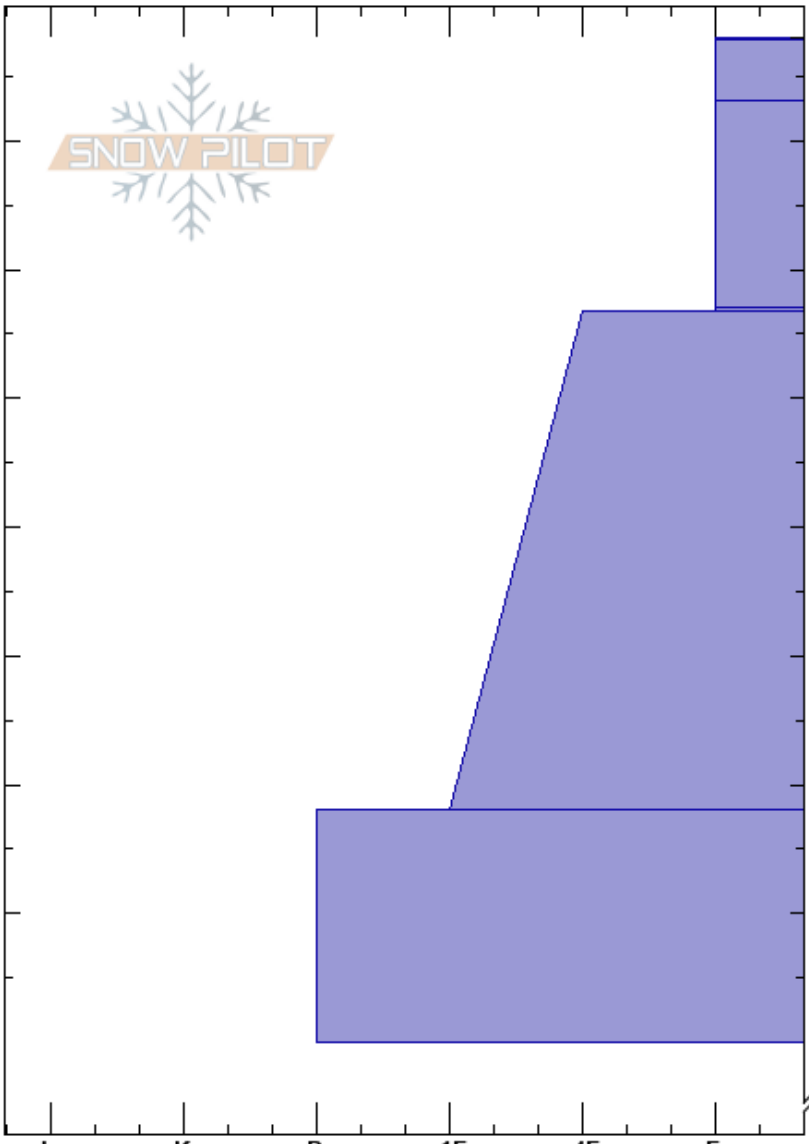

Gun barrel
 Sawatch
 CO
Elevation: 11118 ft
Aspect: 90°
Specifics:

Rebecca Hodgetts
 02/06/2017 - 11:00am
Co-ord: 38.50962N, -106.32837W
Slope Angle: 25°
Wind Loading: previous

Stability:
Air Temperature: -2°C
Sky Cover: OVC
Precipitation: NO
Wind: SW Strong

HS: 158
PS: 10 137-136.75cm:Problematic layer

Layer Notes:

Crystal Form	Crystal Size	Moisture	ρ kg/m ³	Stability tests & Layer comments
V (*)	1-2	D		CT19, SC @137cm ECTN20 @137cm PST70/100 (End) @137cm
*	1-2	D		
/	1-2	D		
/ (V)	1-3	D		
• (/)	1			
•	1	D		

Crystal Form	Crystal Size	Moisture	ρ kg/m ³	Stability tests & Layer comments
V (*)	1-2	D		CT19, SC @137cm ECTN20 @137cm PST70/100 (End) @137cm
*	1-2	D		
/	1-2	D		
/ (V)	1-3	D		
• (/)	1			
•	1	D		

Notes: