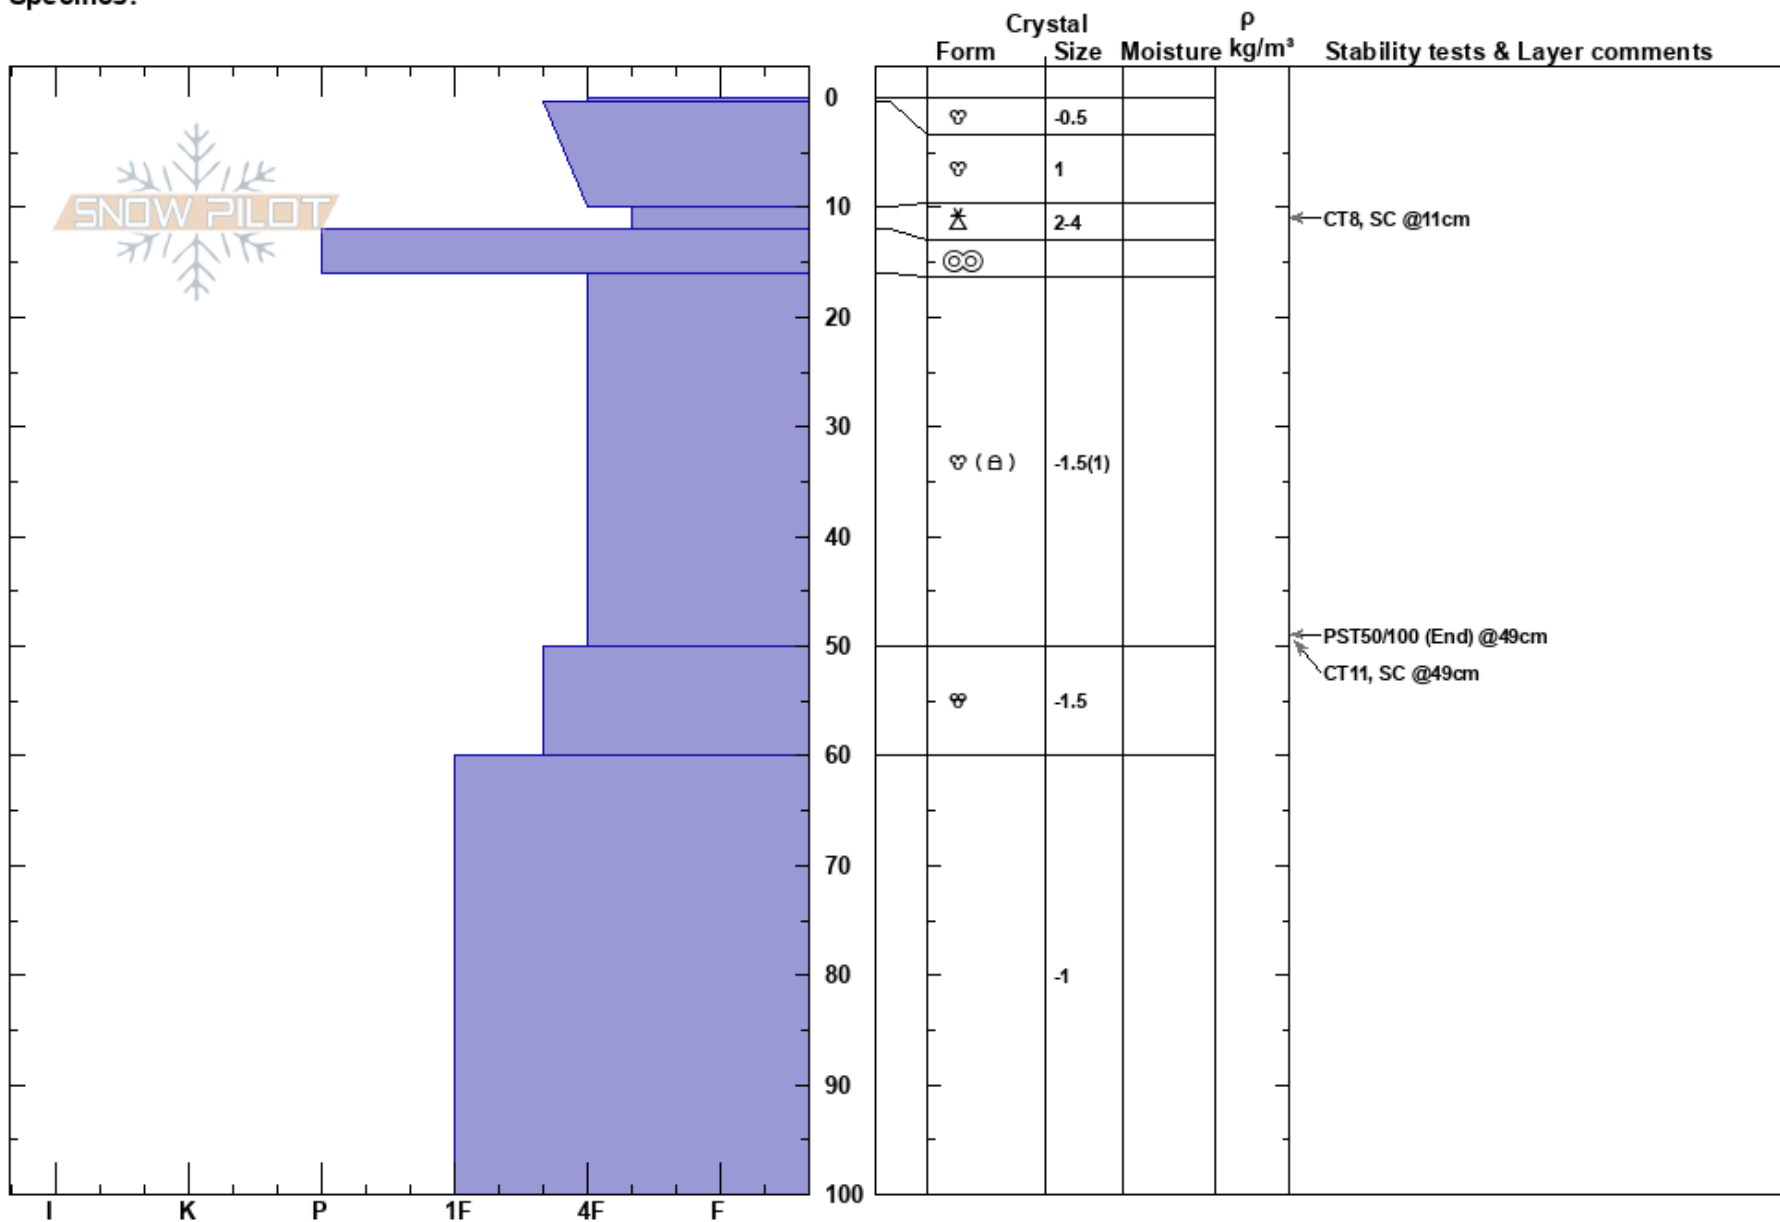

Pieles viernes  
 Olum  
 Argentina  
 Elevation: 710 m  
 Aspect: N  
 Specifics:

GONZALO VALDES  
 13/09/2019 - 11:00  
 Co-ord: -54.74112S, -68.12461W  
 Slope Angle: 35°  
 Wind Loading: no

Stability:  
 Air Temperature: 2°C  
 Sky Cover: CLR  
 Precipitation: NO  
 Wind: N Calm

HS:100  
 PF:35  
 Layer Notes:

Notes: HS 270 cm