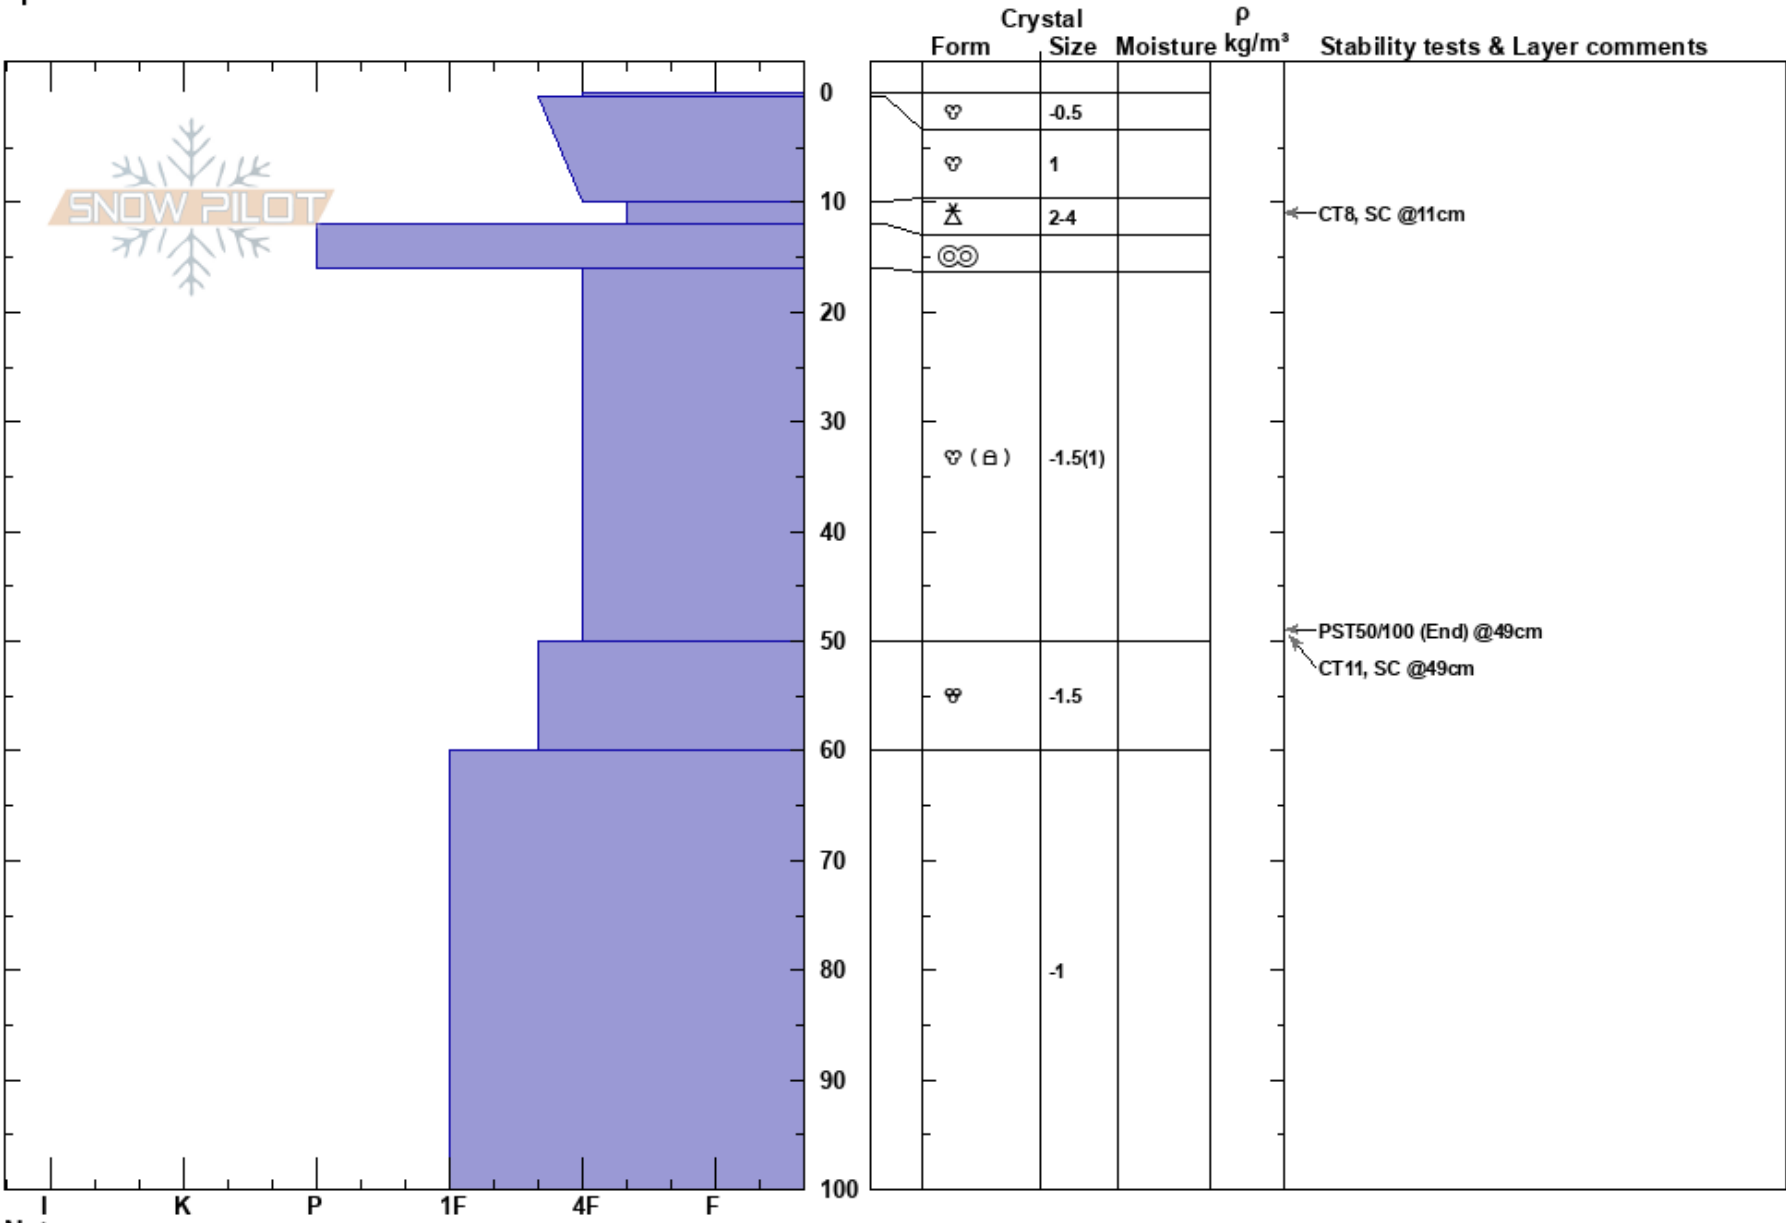

Pieles viernes  
 Olum  
 Argentina  
 Elevation: 710 m  
 Aspect: N  
 Specifics:

GONZALO VALDES  
 13/09/2019 - 11:00  
 Co-ord: -54.74112S, -68.12461W  
 Slope Angle: 35°  
 Wind Loading: no

Stability:  
 Air Temperature: 2°C  
 Sky Cover: CLR  
 Precipitation: NO  
 Wind: N Calm

HS:100  
 PF:35  
 Layer Notes:

Notes: HS 270 cm