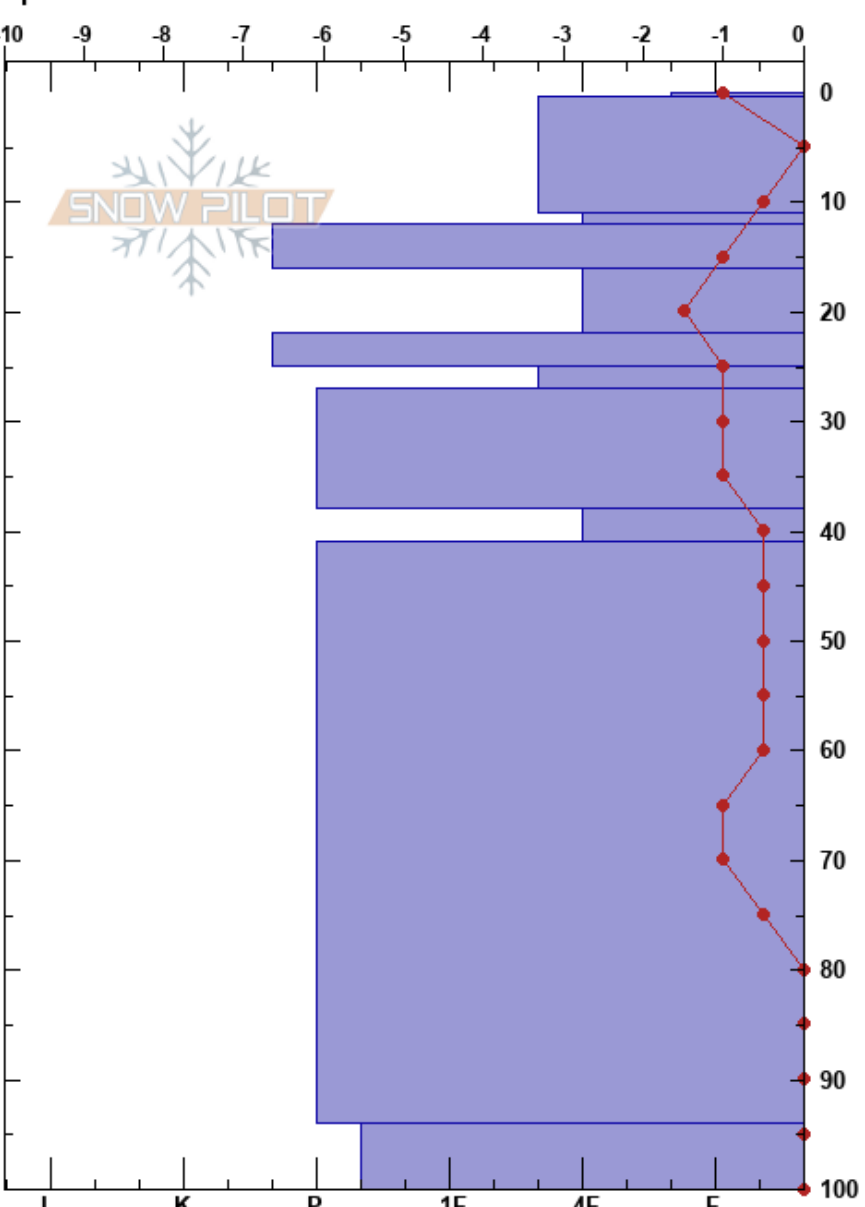

encuentro de pieles
Olum
Argentina
Elevation: 700 m
Aspect: W
Specifics:

GONZALO VALDES
12/09/2019 - 17:00
Co-ord: -54.73937S, -68.12338W
Slope Angle: 32°
Wind Loading: no

Stability:
Air Temperature: 2.5°C
Sky Cover: CLR
Precipitation: NO
Wind: N Calm

HS:100
PF:10
Layer Notes:

| Form | Crystal | | Moisture | ρ kg/m ³ | Stability tests & Layer comments |
|-------|---------|-------|----------|-----------------------------|----------------------------------|
| | Size | | | | |
| • (⊘) | 0.5-0.5 | (0.5) | | 22 | |
| • (□) | 0.5-0.5 | (0.5) | | | |
| ⊖ | 0.5-1 | | | | ← CT11, PC @11cm |
| ⊙⊙ | | | | 26 | |
| ⊖ | 1-1.5 | | | | ← CT20, PC @21cm |
| ⊙⊙ | | | | | |
| ⊖ (⊖) | 1.5-2 | (1.5) | | | |
| ⊖ | 1.5-2 | | | | |
| ⊖ | 1.5-2 | | | | ← CT25, PC @40cm |
| | | | | | |
| ⊖ | | | | | |
| ⊖ | -1.5 | | | | |
| | | | | | |
| ⊖ (∧) | 2 | (1.5) | | | |