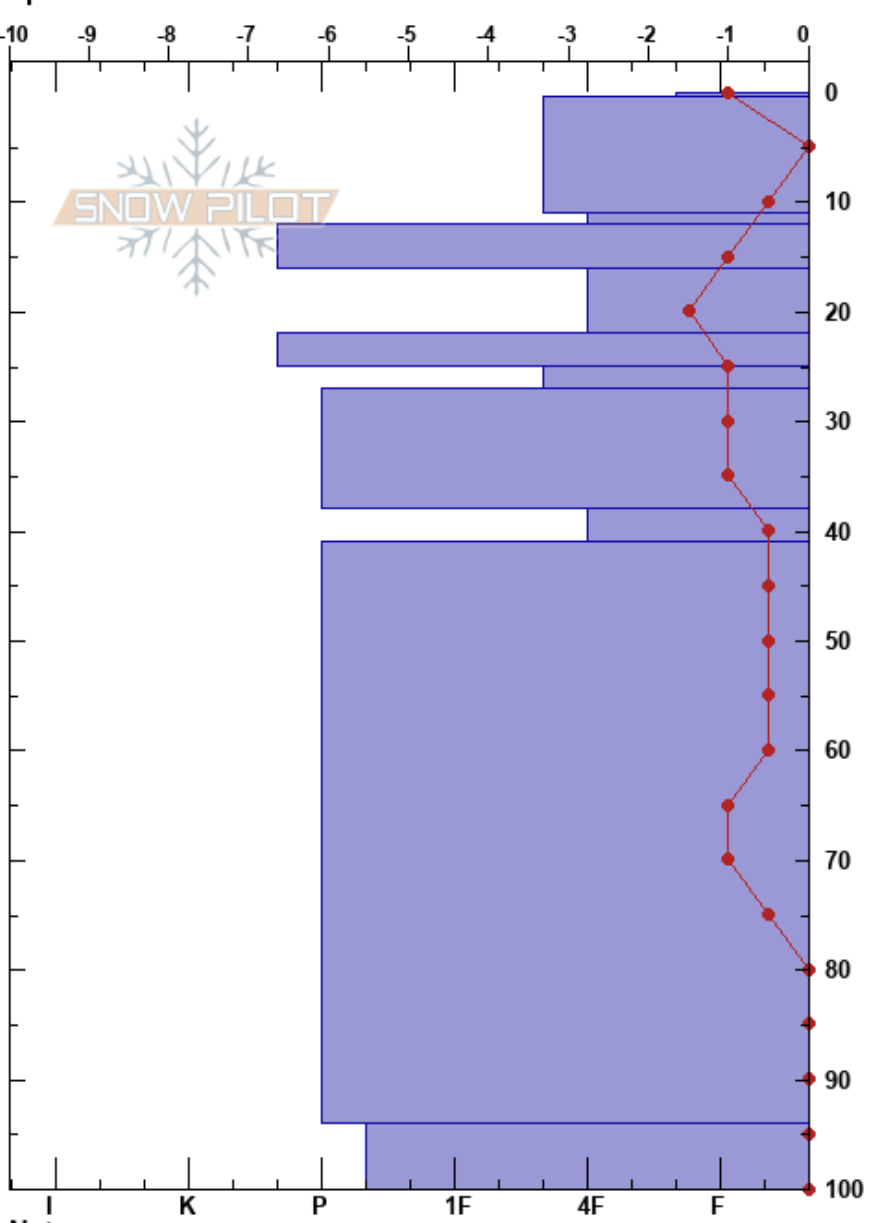

encuentro de pieles  
 Olum  
 Argentina  
 Elevation: 700 m  
 Aspect: W  
 Specifics:

GONZALO VALDES  
 12/09/2019 - 17:00  
 Co-ord: -54.73937S, -68.12338W  
 Slope Angle: 32°  
 Wind Loading: no

Stability:  
 Air Temperature: 2.5°C  
 Sky Cover: CLR  
 Precipitation: NO  
 Wind: N Calm

HS:100  
 PF:10  
 Layer Notes:

Form	Crystal		Moisture	$\rho$ kg/m <sup>3</sup>	Stability tests & Layer comments
	Size				
• (∅)	0.5-0.5 (0.5)			22	
• (□)	0.5-0.5 (0.5)				
⊖	0.5-1				← CT11, PC @11cm
⊙⊙				26	
⊖	1-1.5				← CT20, PC @21cm
⊙⊙					
⊖ (⊖)	1.5-2 (1.5)				
⊖	1.5-2				
⊖	1.5-2				← CT25, PC @40cm
⊖	-1.5				
⊖ (∧)	2(1.5)				