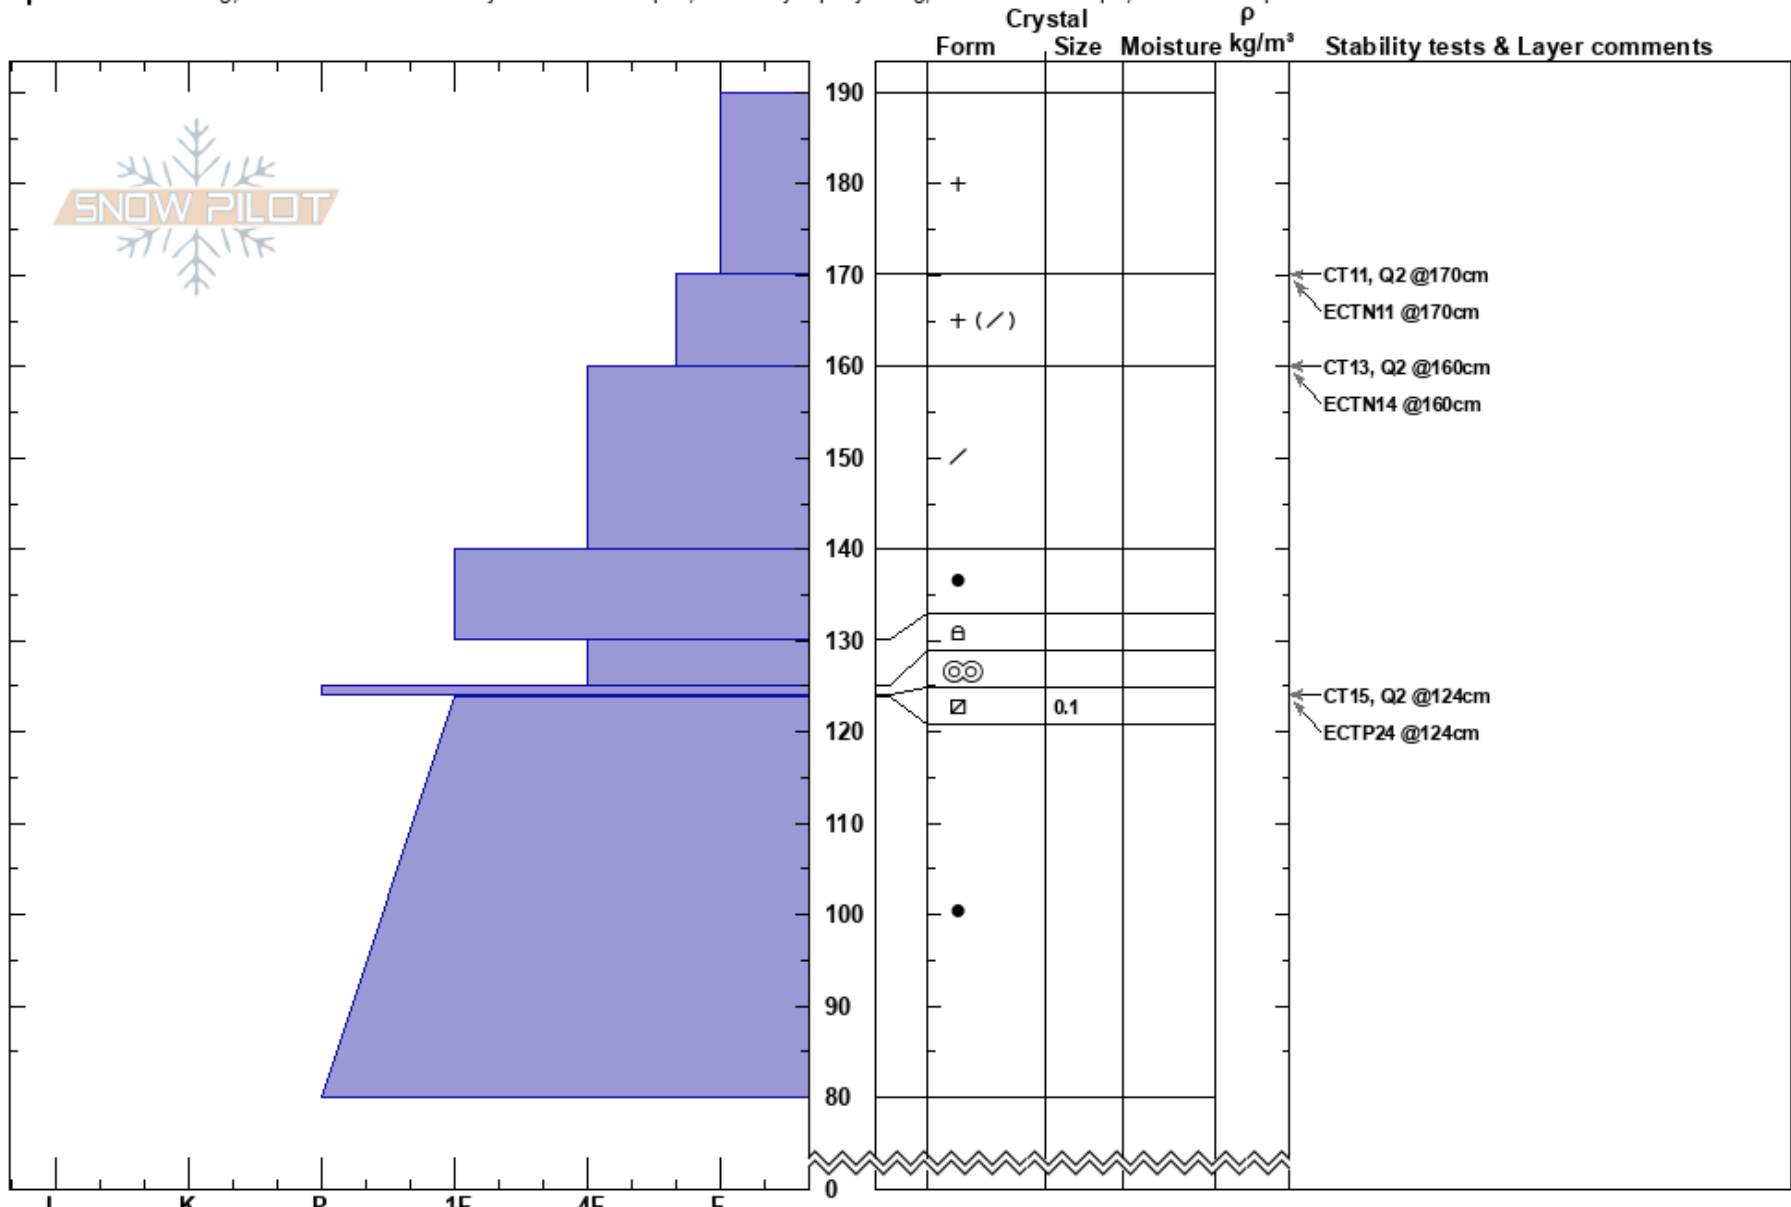

Lolo Pass
 Bitterroot
 MT
 Elevation: 5700 ft
 Aspect: 262°

Timothy Laroche
 02/06/2017 - 10:30am
 Co-ord:
 Slope Angle: 30°
 Wind Loading: yes

Stability: Fair
 Air Temperature: 0°C
 Sky Cover: X
 Precipitation: S2
 Wind: SW Moderate

HS:190
 PF:40
 124-123.8cm:Problematic layer

Specifics: Cracking; Recent avalanche activity on different slopes; Instability rapidly rising; Ski tracks on slope; We skied slope

Notes: