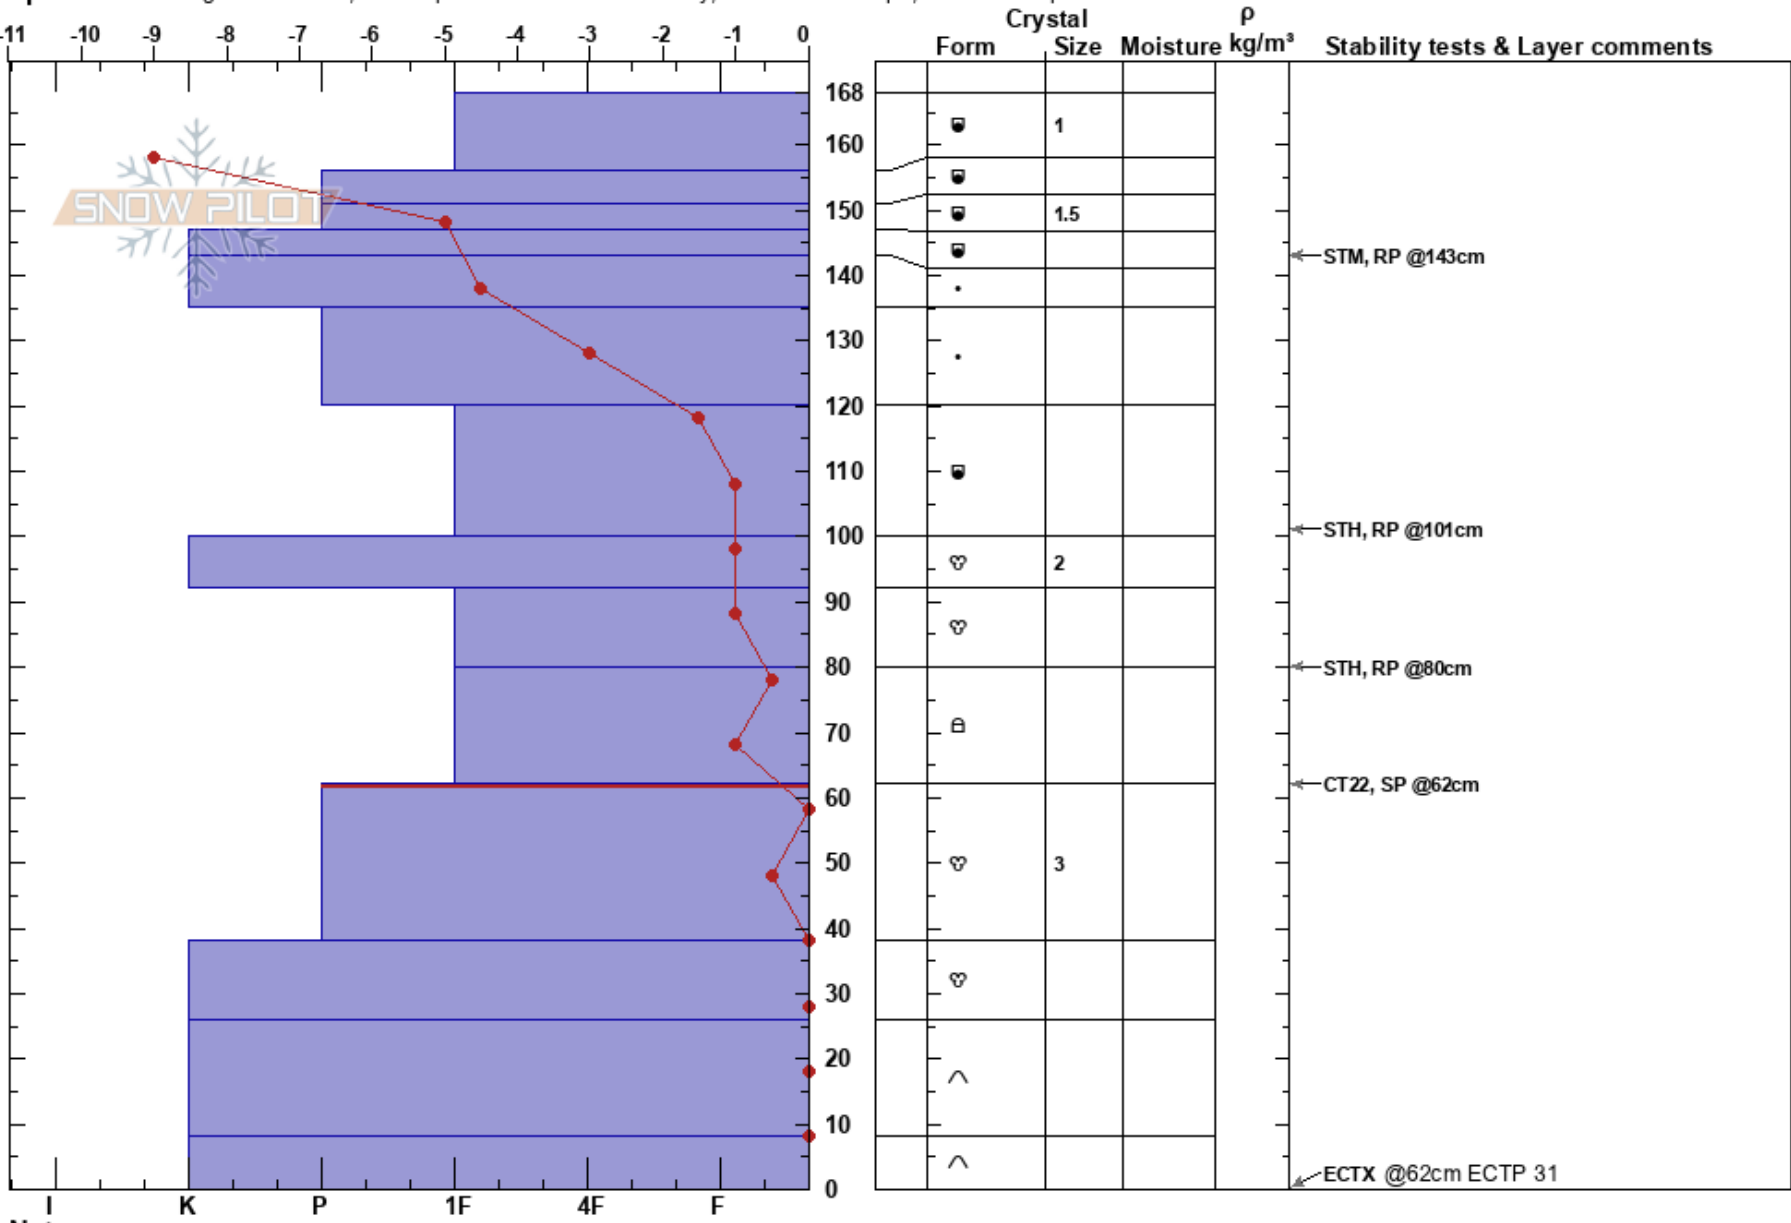

Poop Chute  
 Craigieburn Range  
 New Zealand  
**Elevation:** 1466 m  
**Aspect:** SE

Carter Spencer  
 09/09/2019 - 10:50  
**Co-ord:**  
**Slope Angle:** 37°  
**Wind Loading:** previous

**Stability:**  
**Air Temperature:** -1°C  
**Sky Cover:** CLR  
**Precipitation:** NO  
**Wind:** Calm

**HS:**168  
**PF:**2  
 62-38cm:Problematic layer

**Specifics:** Pit dug in a Ski Area; Pit is representative of backcountry; Ski tracks on slope; We skied slope

Notes: