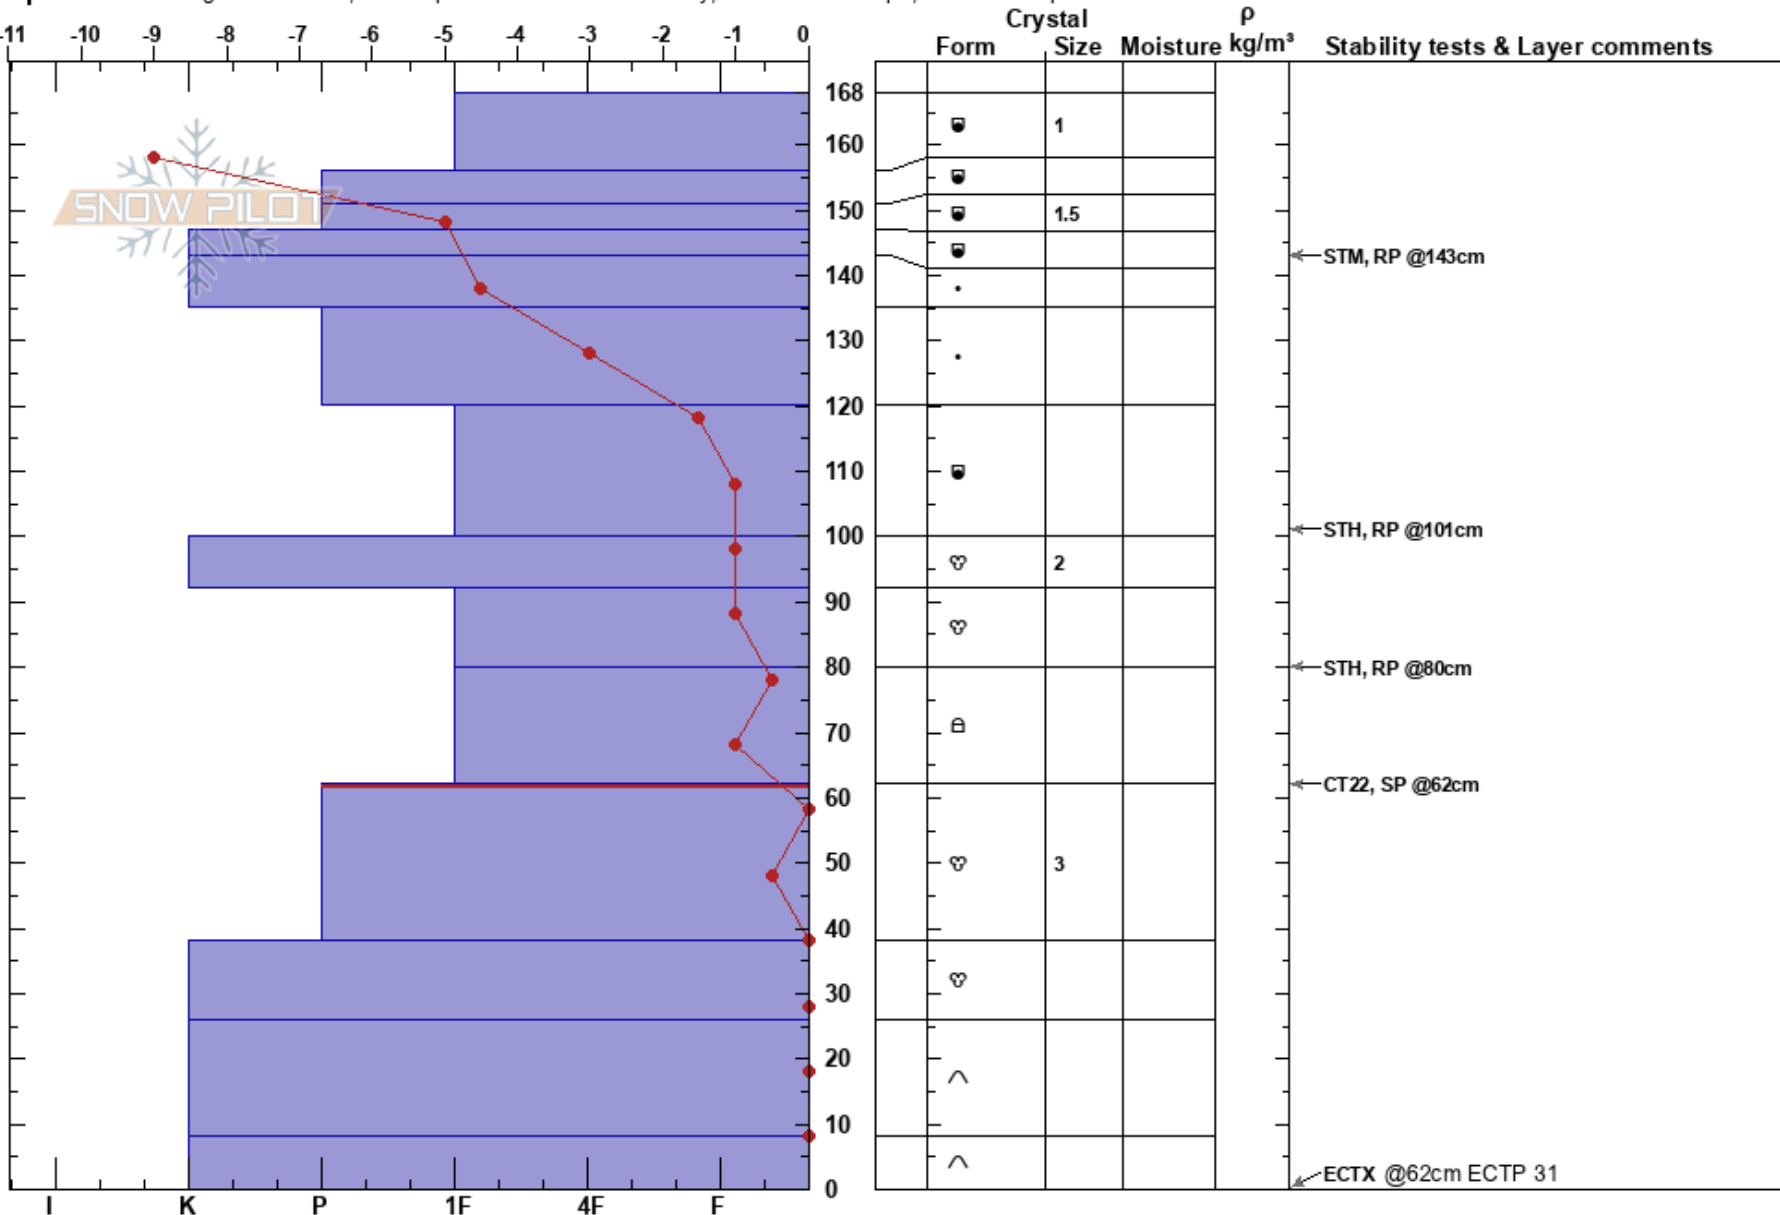

Poop Chute  
 Craigieburn Range  
 New Zealand  
**Elevation:** 1466 m  
**Aspect:** SE

Carter Spencer  
 09/09/2019 - 10:50  
**Co-ord:**  
**Slope Angle:** 37°  
**Wind Loading:** previous

**Stability:**  
**Air Temperature:** -1°C  
**Sky Cover:** CLR  
**Precipitation:** NO  
**Wind:** Calm

**HS:**168  
**PF:**2  
 62-38cm:Problematic layer

**Specifics:** Pit dug in a Ski Area; Pit is representative of backcountry; Ski tracks on slope; We skied slope

Notes: