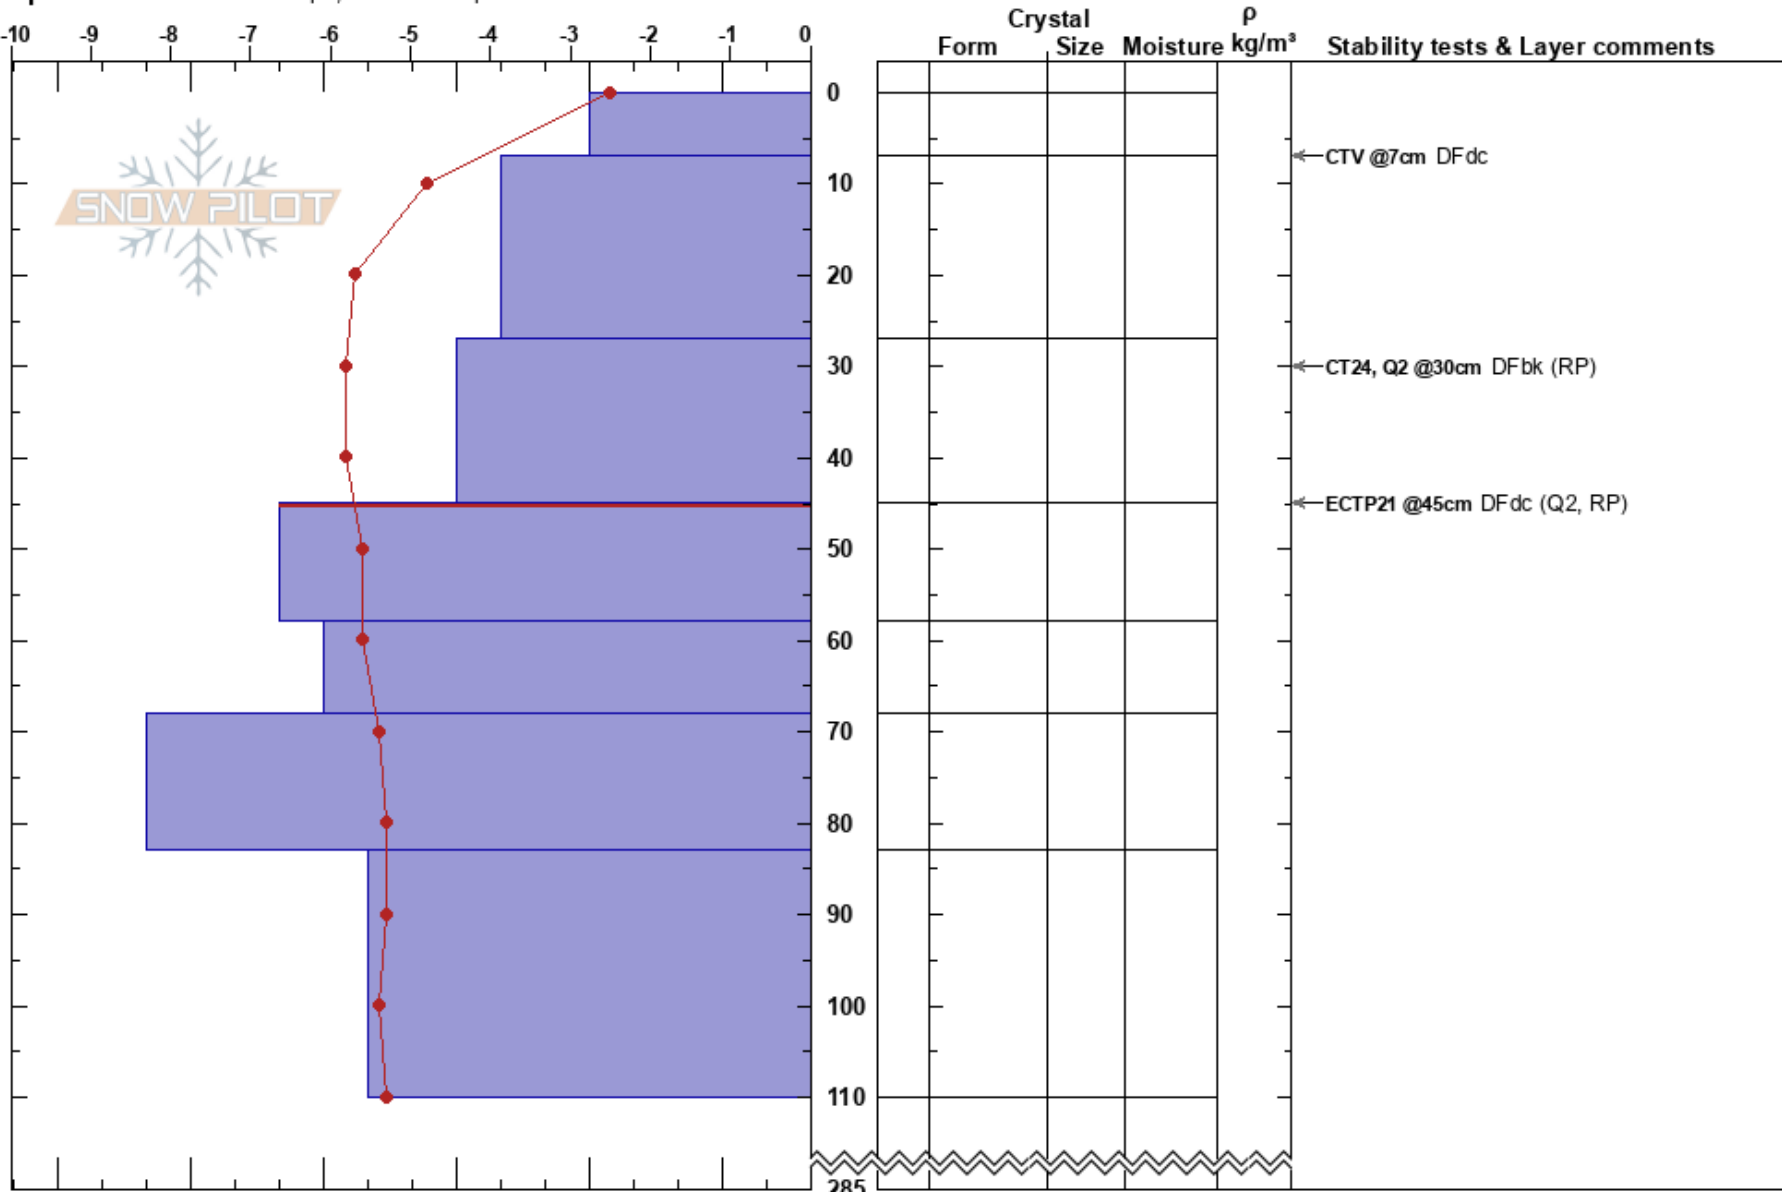

Caribou/Yukon Full  
Craigieburn Range  
New Zealand  
Elevation: 1864 m  
Aspect: 135°

Mack Miller  
01/09/2019 - 11:00  
Co-ord:  
Slope Angle: 38°  
Wind Loading: previous

Stability: **HS:285**  
Air Temperature: 3.6°C PF:13 45-58cm:Problematic layer  
Sky Cover: CLR  
Precipitation: NO  
Wind: Calm

Specifics: Ski tracks on slope; We skied slope

Notes: Pit dug in a large wind loaded pillow