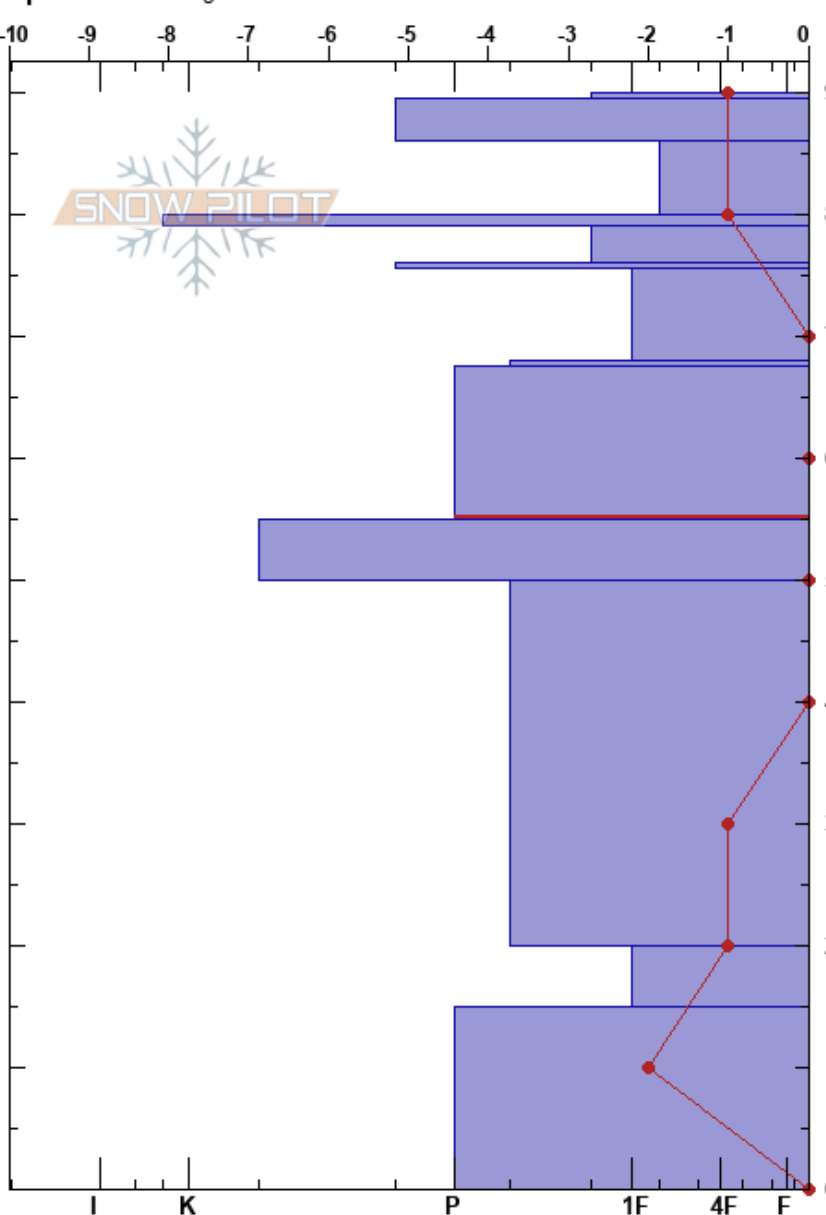

Bob's Knob  
 Mt Hutt Range  
 New Zealand  
**Elevation:** 1700 m  
**Aspect:** 270°  
**Specifics:** Pit dug in a Ski Area

Leigh Frye  
 03/09/2019 - 12:55  
**Co-ord:** -43.49452S, -171.45654E  
**Slope Angle:** 29°  
**Wind Loading:** no

**Stability:**  
**Air Temperature:** 1.5°C  
**Sky Cover:** FEW  
**Precipitation:** NO  
**Wind:** N Light Breeze

**HS:**90  
 67.5-55cm: Problematic layer

Form	Crystal		Moisture	ρ kg/m³	Stability tests & Layer comments
	Size				
○					
⊙⊙					
●					
=					
■					
●					← ECTN25 @67cm
■					
●	1				← ECTN23 @55cm
■					
● (○)	1-4				
● (○)	1-2				
○					