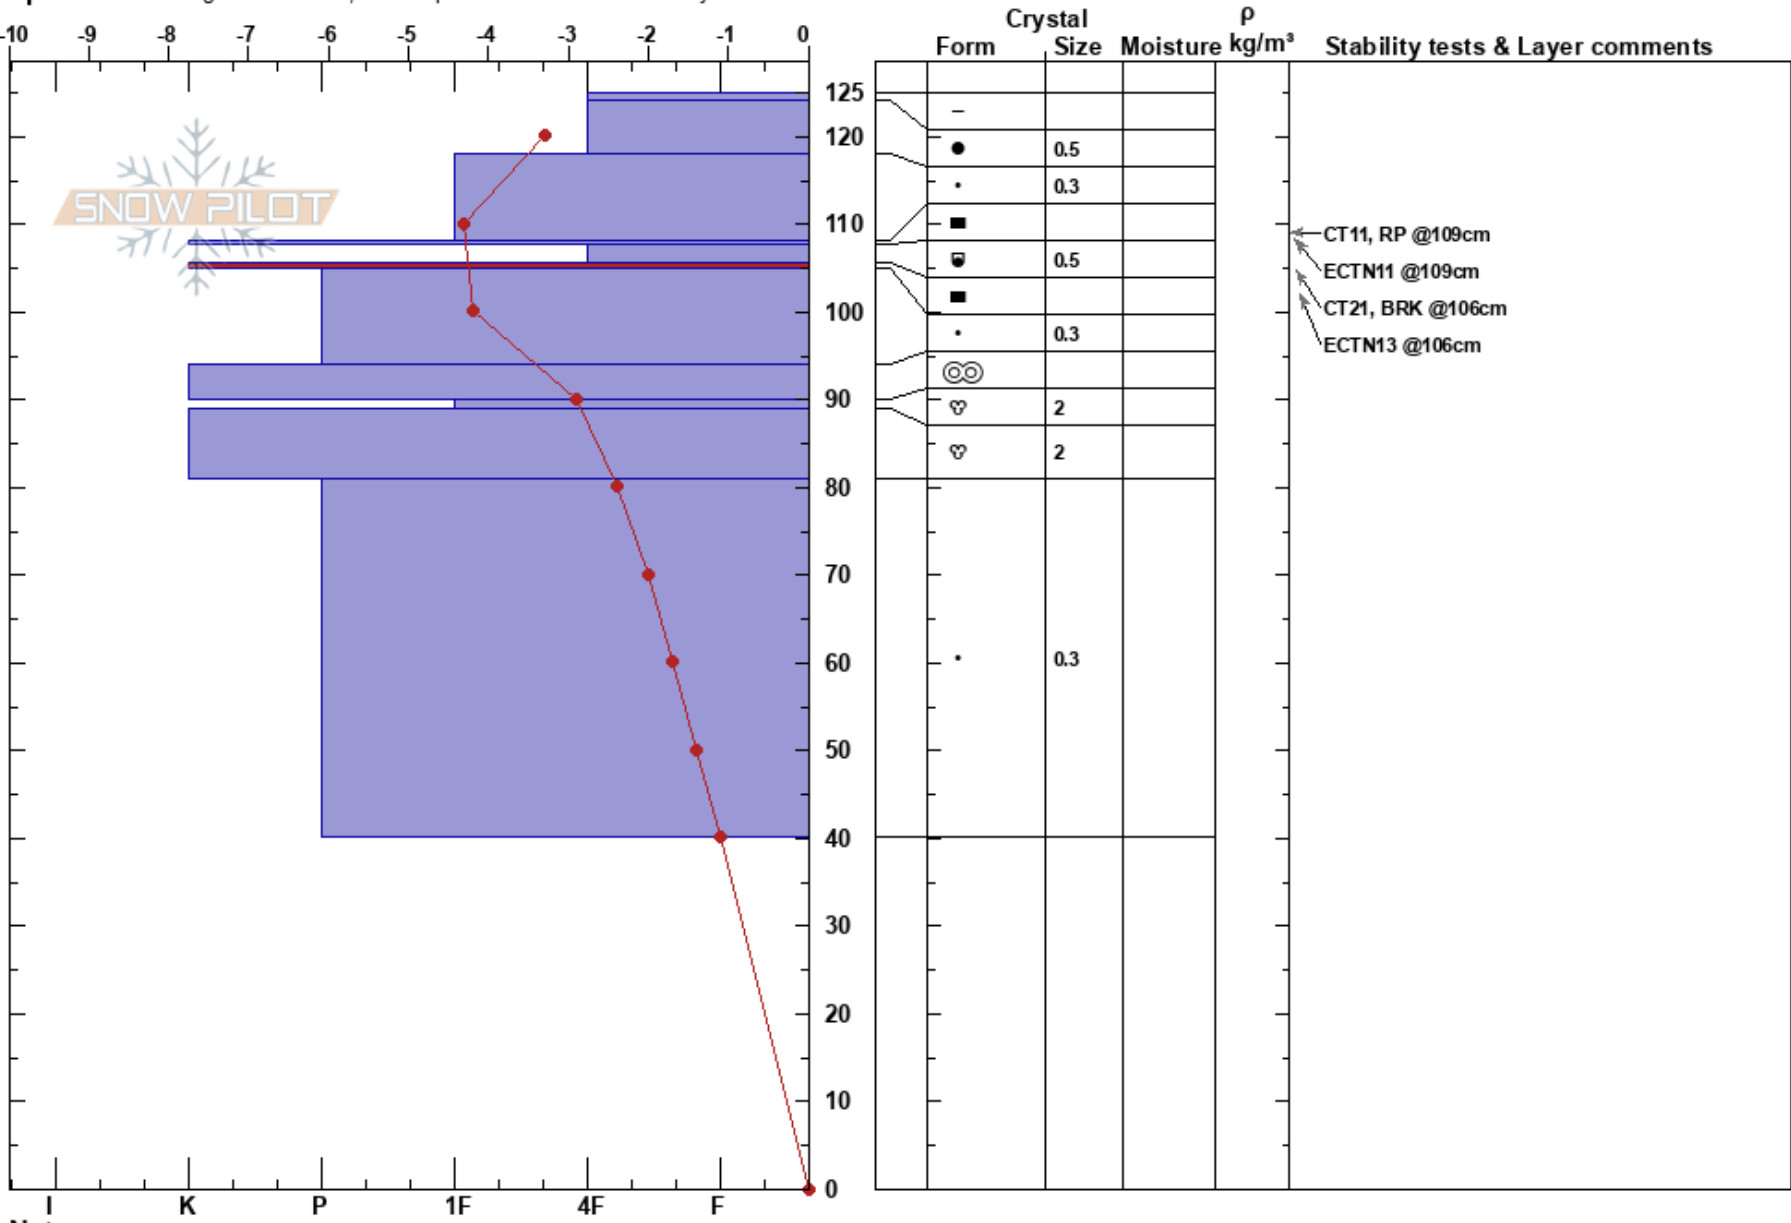

Top T Tracey Creedon
 Rainbow 01/09/2019 - 12:20
 New Zealand
Elevation: 1750 m
Aspect: SW
Specifics: Pit dug in a Ski Area; Pit is representative of backcountry

Stability:
Air Temperature: 4.4°C
Sky Cover: CLR
Precipitation: NO
Wind: NW Calm
HS: 125
Layer Notes: 105.5-105cm: Problematic layer