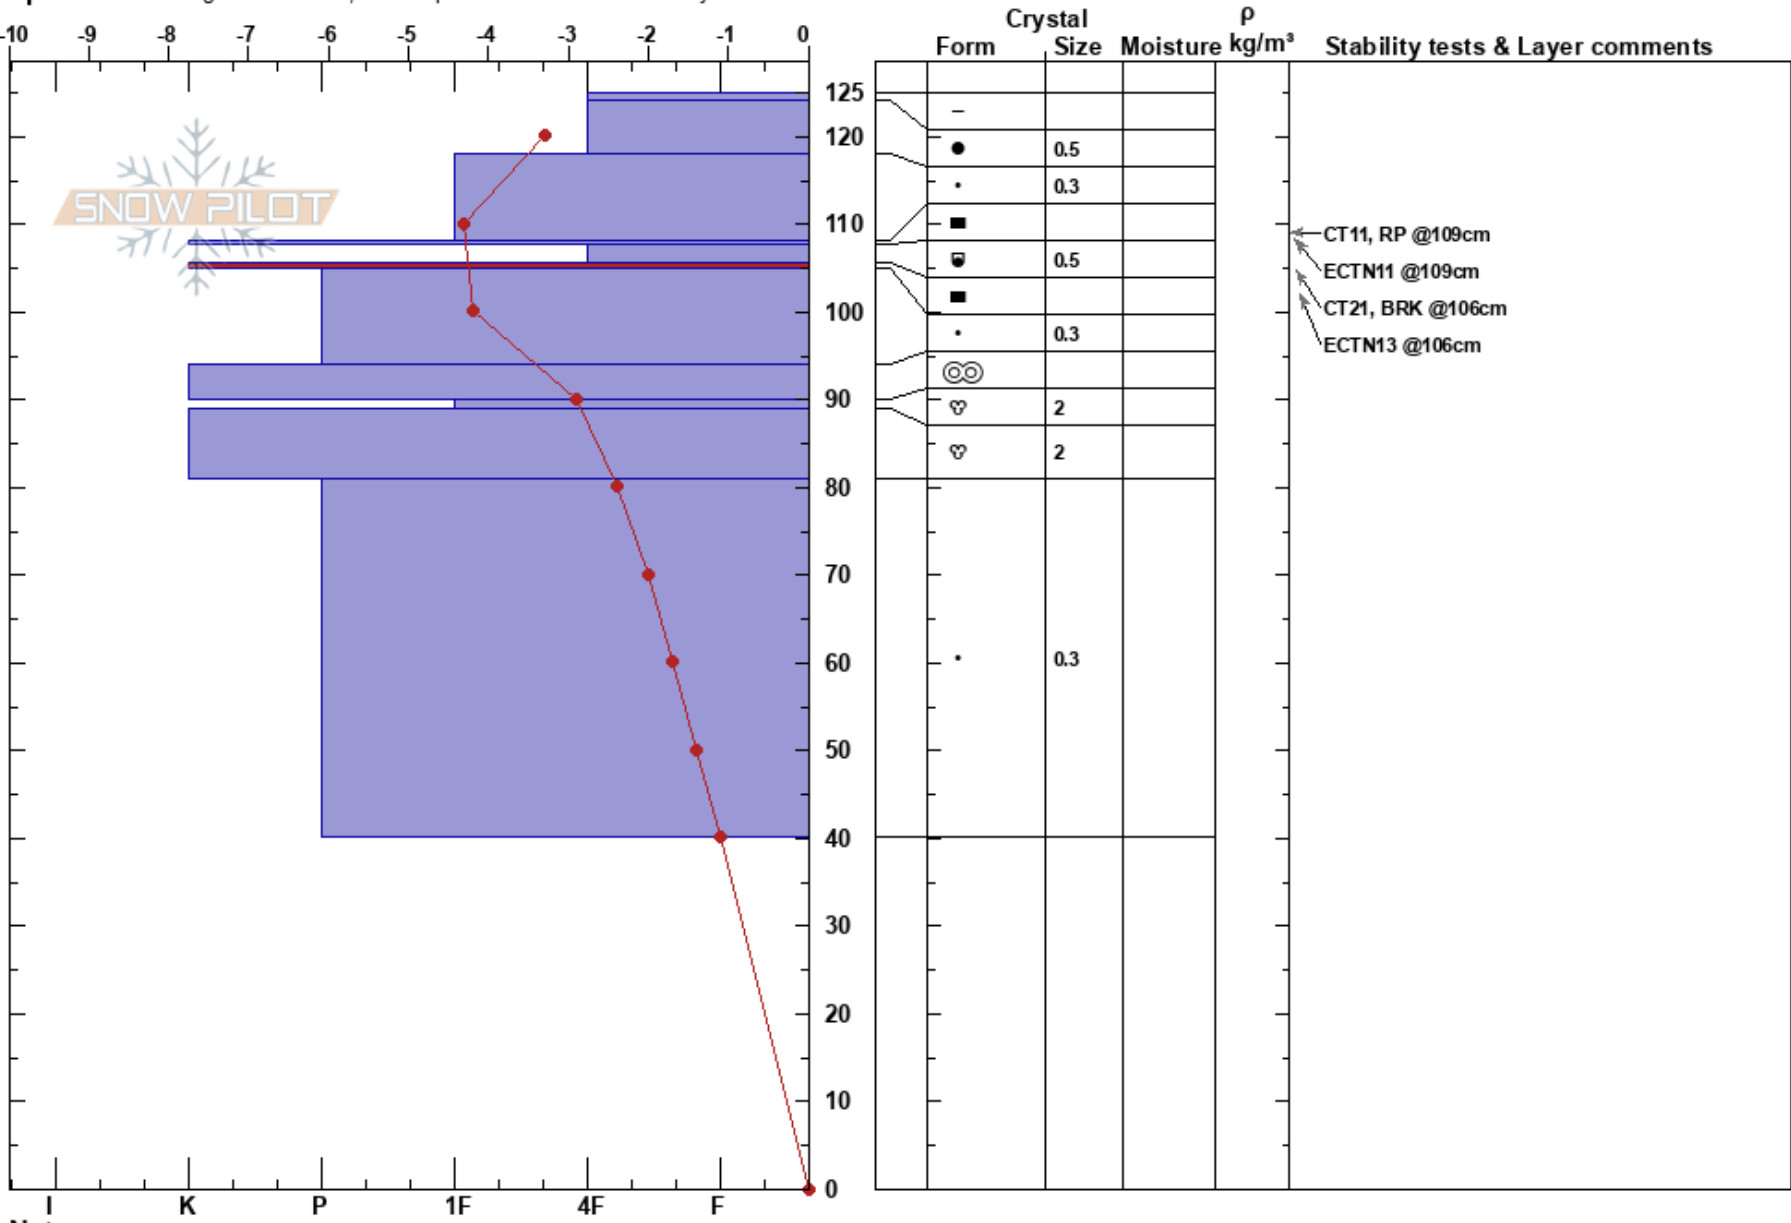

Top T Tracey Creedon  
 Rainbow 01/09/2019 - 12:20  
 New Zealand  
**Elevation:** 1750 m  
**Aspect:** SW  
**Specifics:** Pit dug in a Ski Area; Pit is representative of backcountry

**Stability:**  
**Air Temperature:** 4.4°C  
**Sky Cover:** CLR  
**Precipitation:** NO  
**Wind:** NW Calm  
**HS:** 125  
**Layer Notes:** 105.5-105cm: Problematic layer