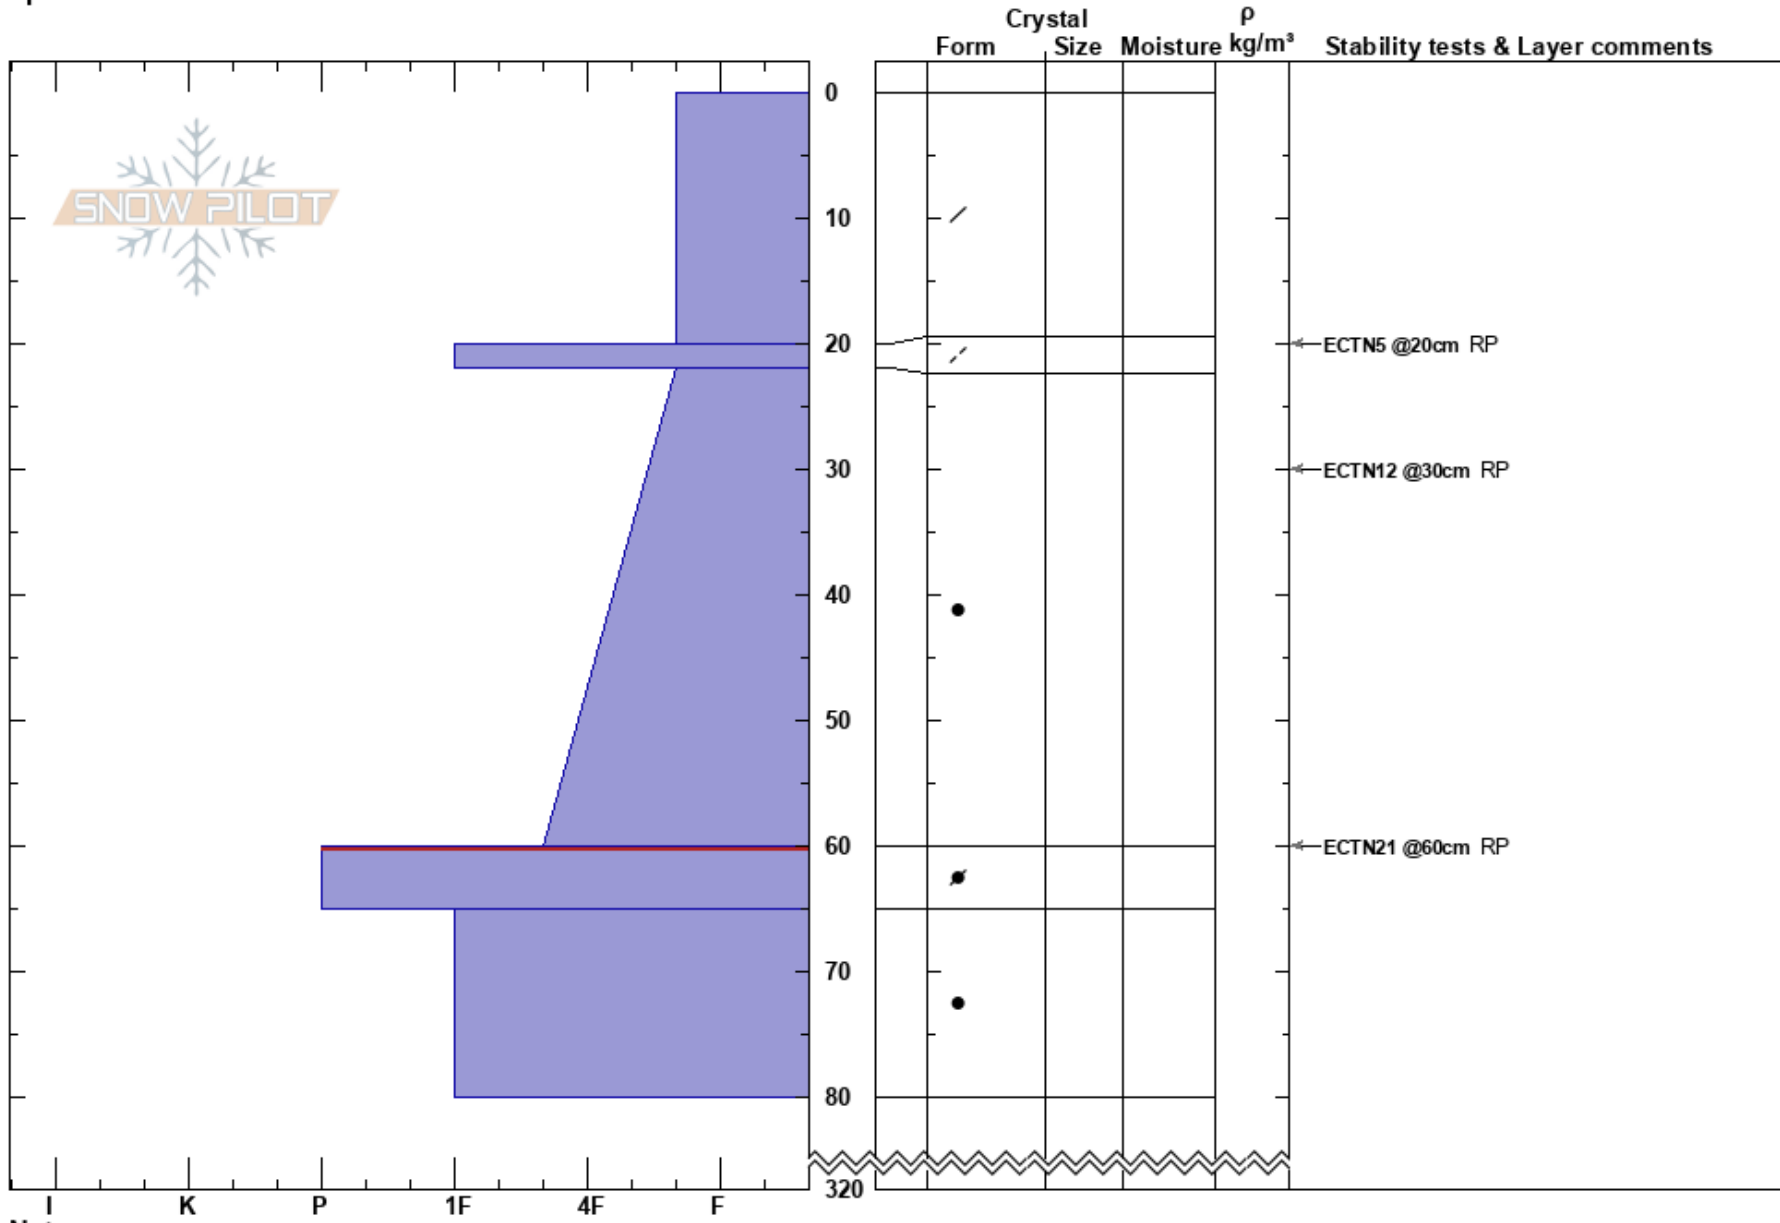

Mt Albert Summit
 Minarets
 New Zealand
 Elevation: 2030 m
 Aspect: S
 Specifics:

Snow Safety
 01/09/2019 - 07:30
 Co-ord:
 Slope Angle: 40°
 Wind Loading: yes

Stability:
 Air Temperature:
 Sky Cover: CLR
 Precipitation: NO
 Wind: NW Moderate

HS:320
 Layer Notes:
 60-65cm: Problematic layer

Notes: