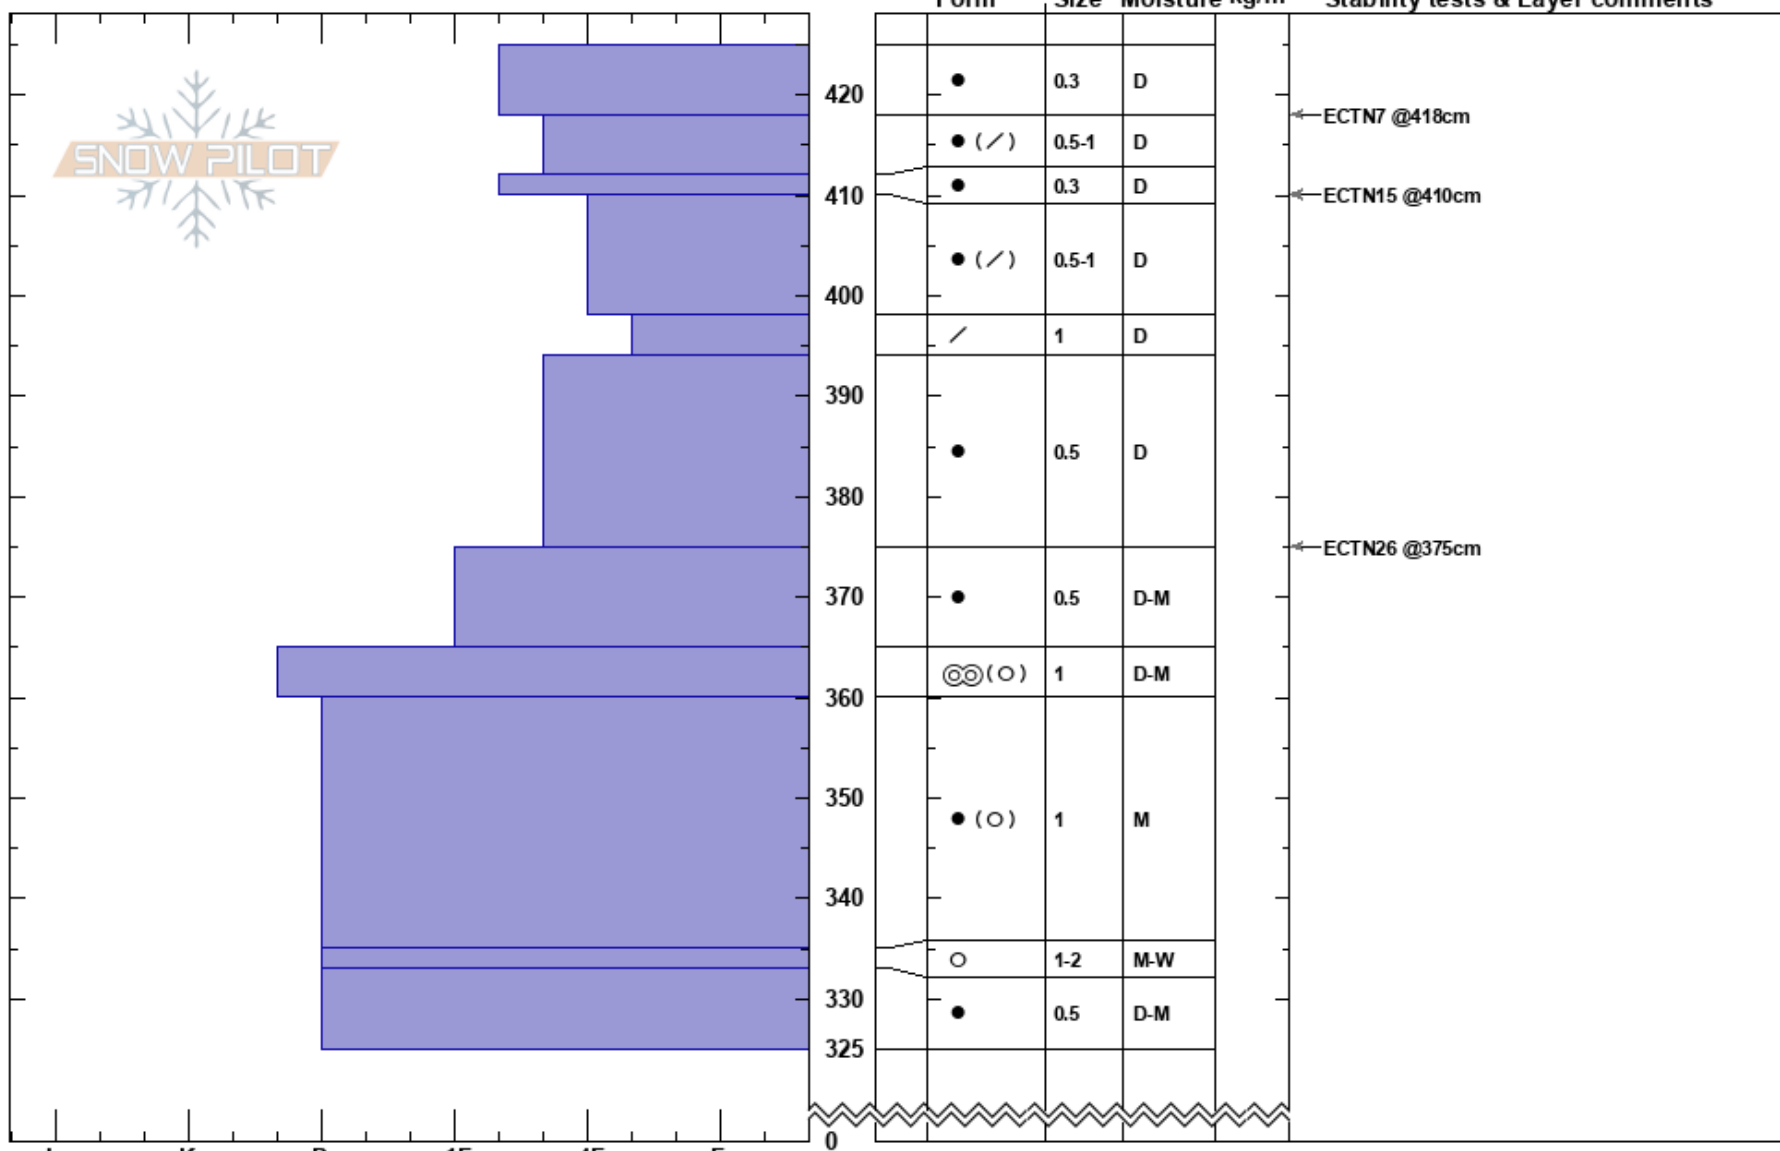

Me muerol SE
 Cascada
 Chile
 Elevation: 2000 m
 Aspect: SE
 Specifics: We skied slope

Anna Heuberger
 31/08/2019 - 14:40
 Co-ord: -41.81640S, -71.89736W
 Slope Angle: 27°
 Wind Loading:

Stability:
 Air Temperature:
 Sky Cover: BKN
 Precipitation: NO
 Wind:

Layer Notes:
 398-394cm: Problematic layer

Notes: