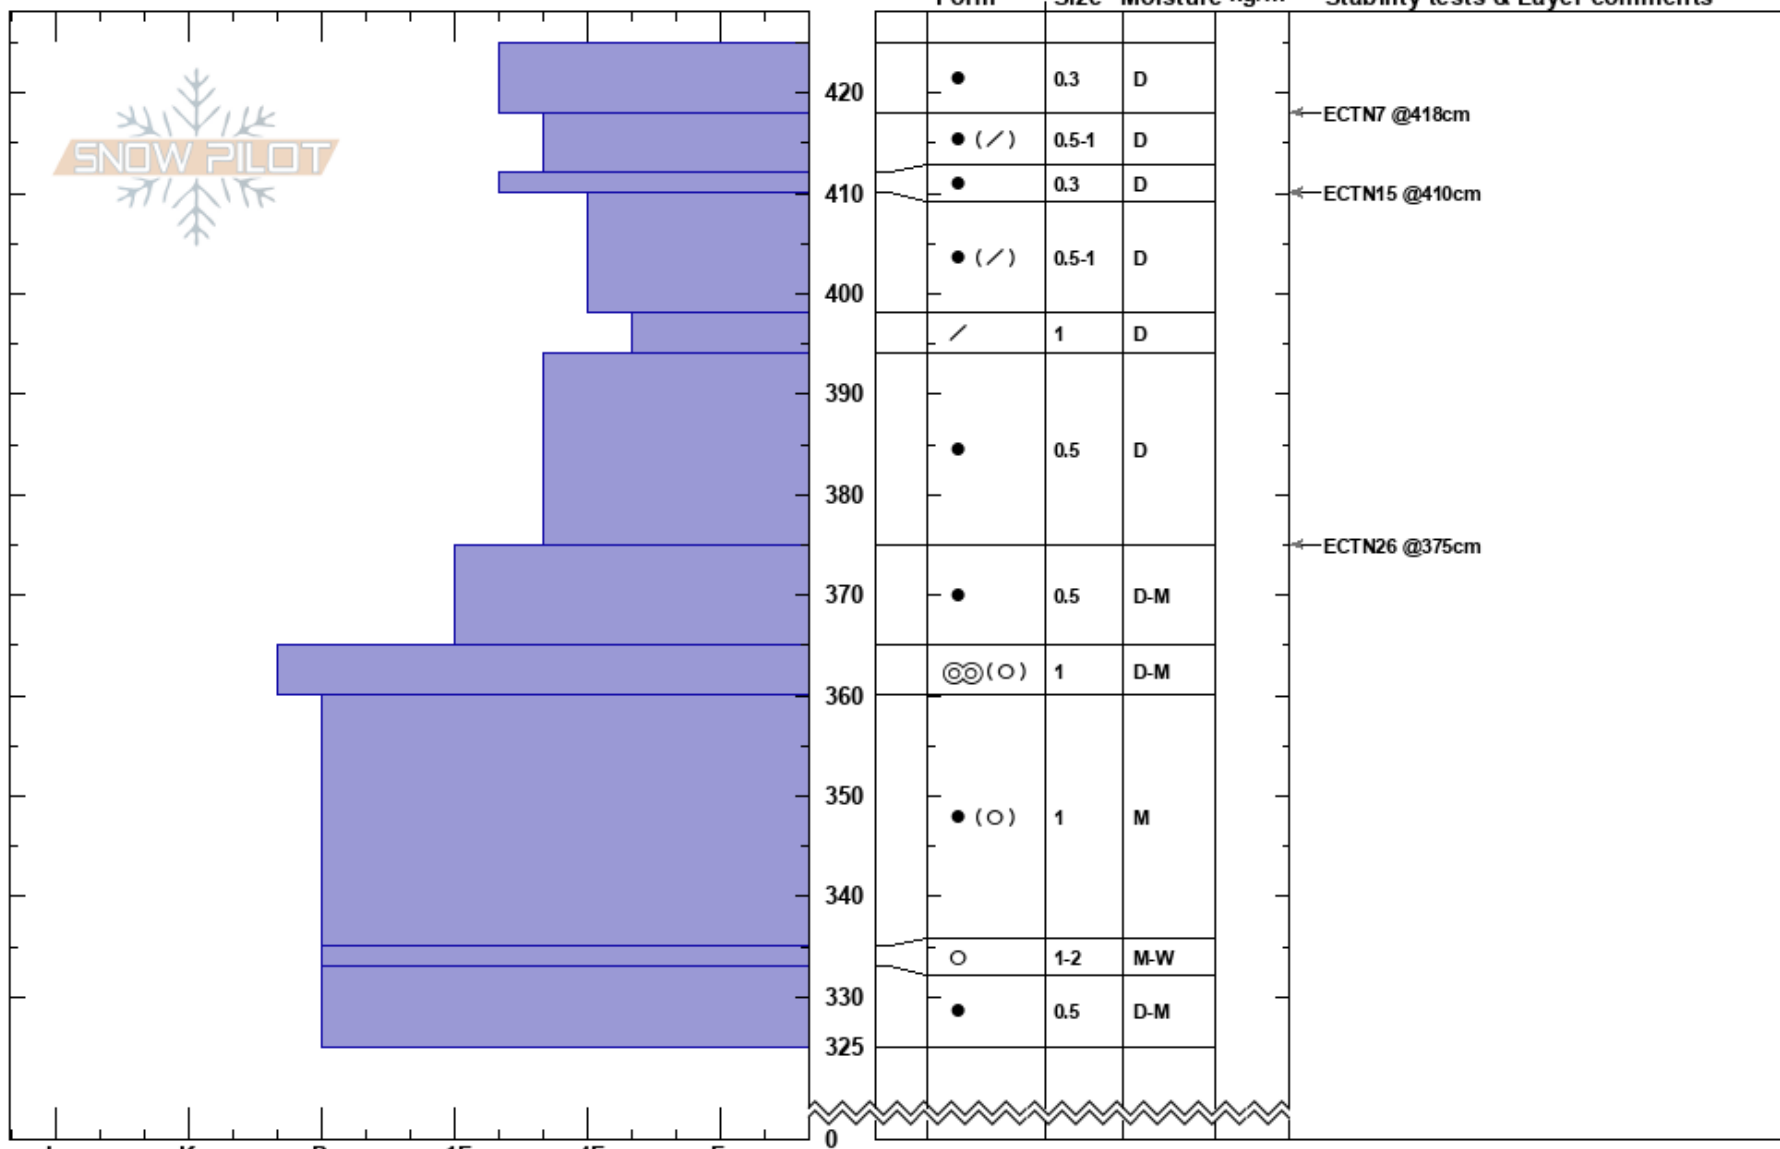

Me muerol SE
 Cascada
 Chile
 Elevation: 2000 m
 Aspect: SE
 Specifics: We skied slope

Anna Heuberger
 31/08/2019 - 14:40
 Co-ord: -41.81640S, -71.89736W
 Slope Angle: 27°
 Wind Loading:

Stability:
 Air Temperature:
 Sky Cover: BKN
 Precipitation: NO
 Wind:

Layer Notes:
 398-394cm: Problematic layer

Notes: