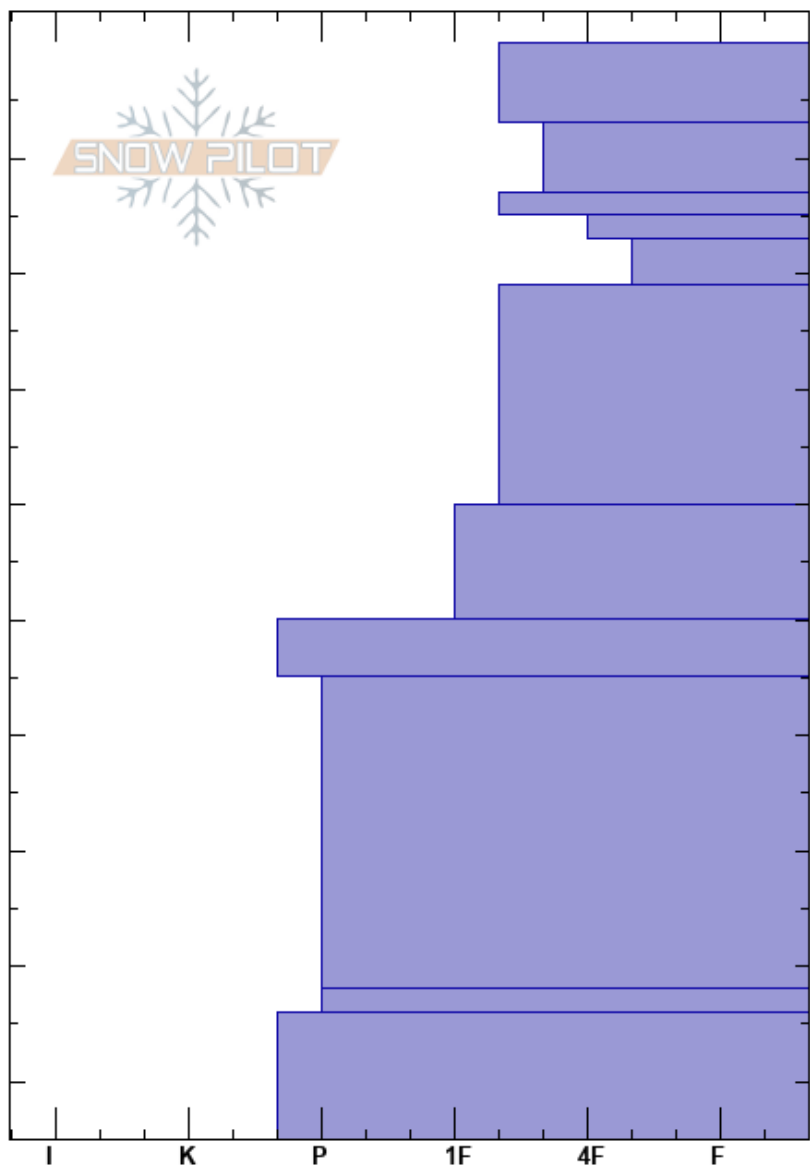

Me muerol SE
 Cascada
 Chile
 Elevation: 2000 m
 Aspect: SE
 Specifics: We skied slope

Anna Heuberger
 31/08/2019 - 14:40
 Co-ord: -41.81640S, -71.89736W
 Slope Angle: 27°
 Wind Loading:

Stability:
 Air Temperature:
 Sky Cover: BKN
 Precipitation: NO
 Wind:

Layer Notes:
 15-17cm: Problematic layer

Depth (cm)	Crystal		ρ kg/m ³	Stability tests & Layer comments
	Form	Size		
0	•	0.3	D	
10	• (/)	0.5	D	
15	•	0.5	D	
17	• (/)	0.5-1	D	
20	/	1	D	
30	•	0.3	D	
40	•	0.3	D-M	← 3x ECTN26 @40cm
50	⊙(⊙)	1	D-M	
70	• (⊙)	0.5-1	M	
80	○	1	M-W	
90	•	0.3	D	