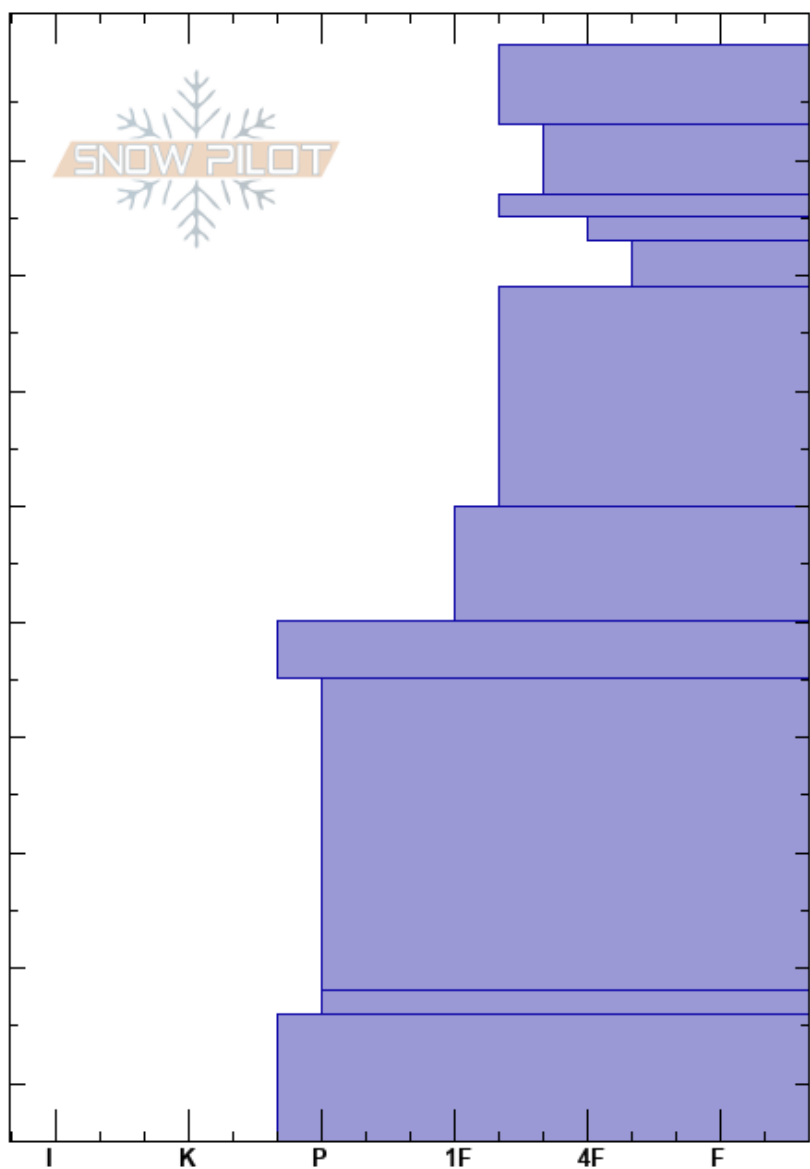

Me muerol SE
 Cascada
 Chile
 Elevation: 2000 m
 Aspect: SE
 Specifics: We skied slope

Anna Heuberger
 31/08/2019 - 14:40
 Co-ord: -41.81640S, -71.89736W
 Slope Angle: 27°
 Wind Loading:

Stability:
 Air Temperature:
 Sky Cover: BKN
 Precipitation: NO
 Wind:

Layer Notes:
 15-17cm: Problematic layer

Depth (cm)	Crystal		ρ kg/m ³	Stability tests & Layer comments
	Form	Size		
0	•	0.3	D	
10	• (/)	0.5	D	
15	•	0.5	D	
17	• (/)	0.5-1	D	
20	/	1	D	
30	•	0.3	D	
40	•	0.3	D-M	← 3x ECTN26 @40cm
50	⊙(⊙)	1	D-M	
70	• (⊙)	0.5-1	M	
80	○	1	M-W	
90	•	0.3	D	