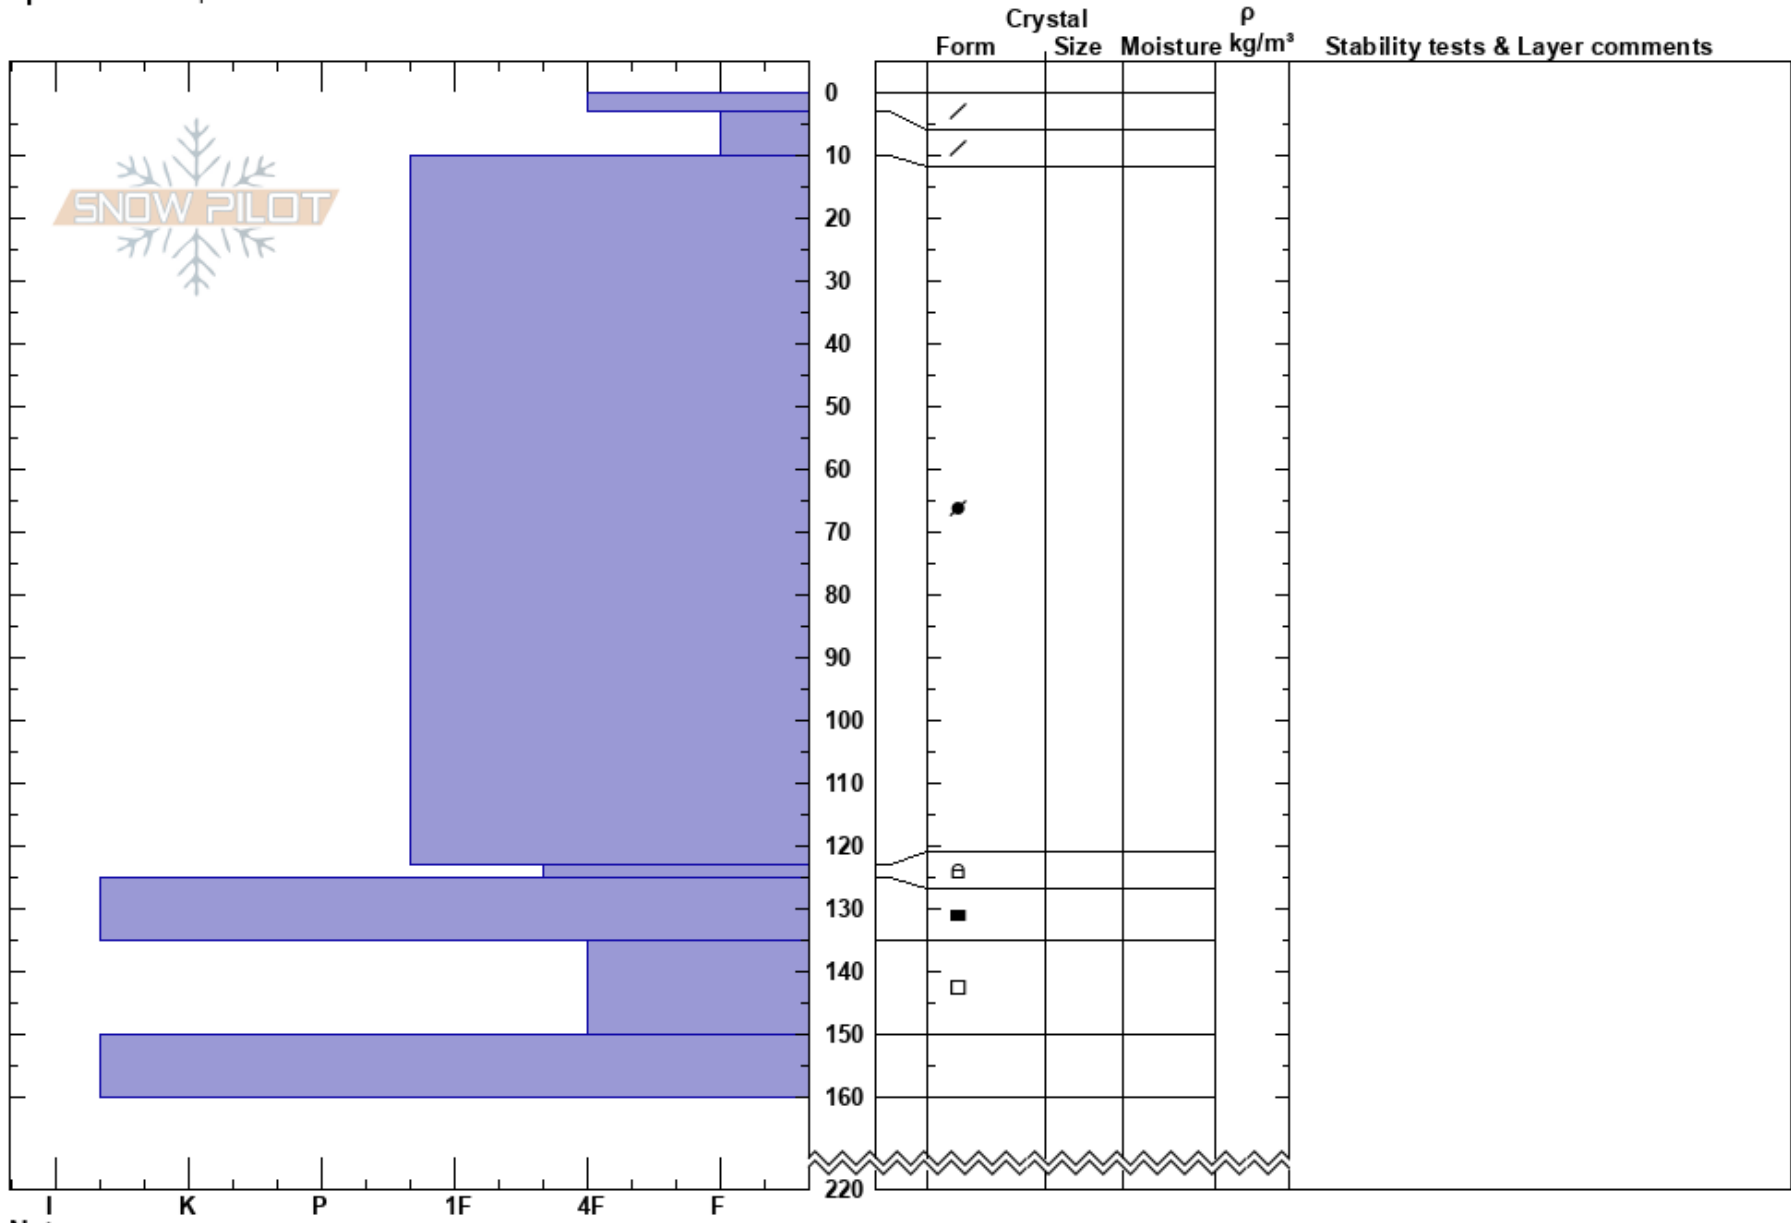

Lecky 190830
 Malte Brun Range
 New Zealand
Elevation: 2110 m
Aspect: SE
Specifics: Poor pit location

Alpine Guides
 30/08/2019 - 11:00
Co-ord: -43.60072N, 170.28775E
Slope Angle: 28°
Wind Loading:

Stability: Good **HS:**220 **Layer Notes:**
Air Temperature: -2°C **PF:**10 135-150cm:Problematic layer
Sky Cover: CLR
Precipitation: NO
Wind: Calm

Notes: Dug downslope of a windlip feature. Waiting for film job.