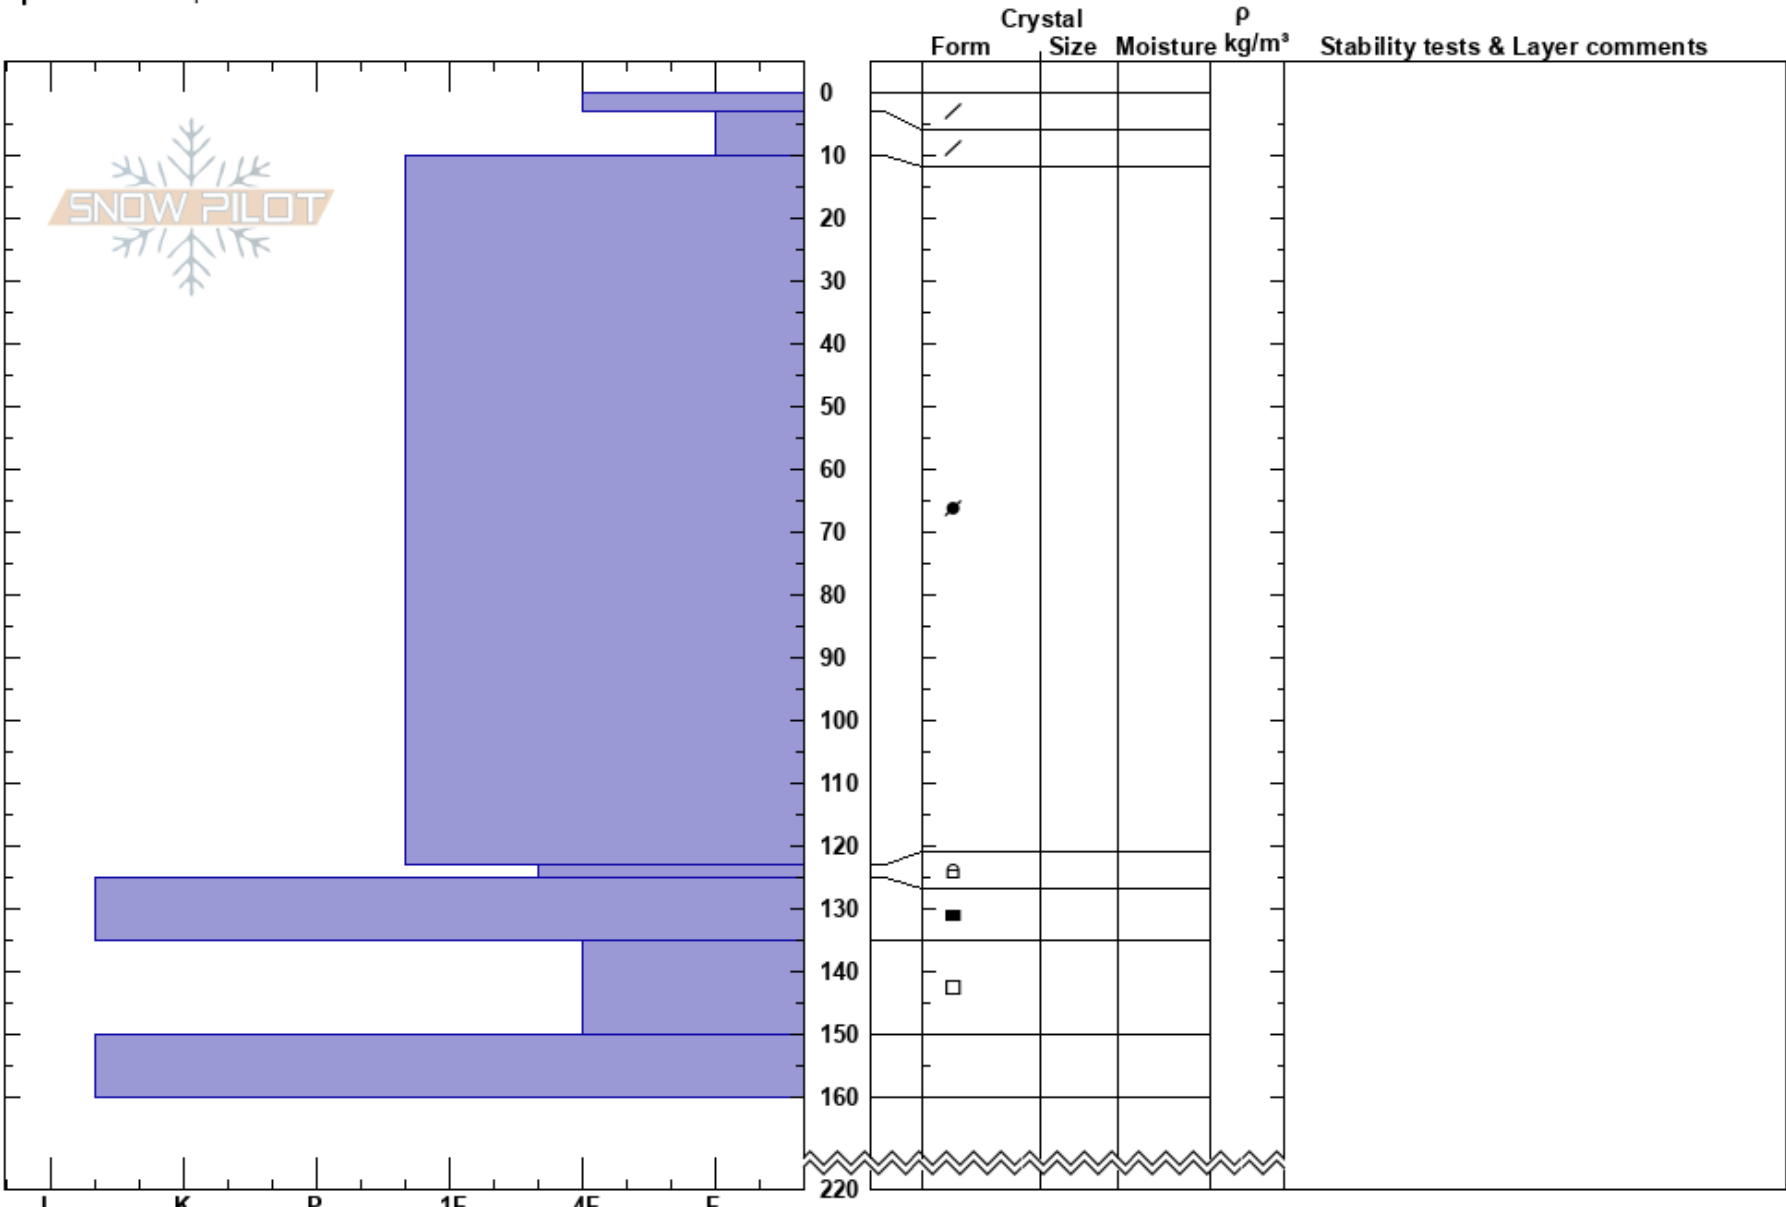

Lecky 190830
 Malte Brun Range
 New Zealand
Elevation: 2110 m
Aspect: SE
Specifics: Poor pit location

Alpine Guides
 30/08/2019 - 11:00
Co-ord: -43.60072N, 170.28775E
Slope Angle: 28°
Wind Loading:

Stability: Good **HS:**220 **Layer Notes:**
Air Temperature: -2°C **PF:**10 135-150cm:Problematic layer
Sky Cover: CLR
Precipitation: NO
Wind: Calm

Notes: Dug downslope of a windlip feature. Waiting for film job.