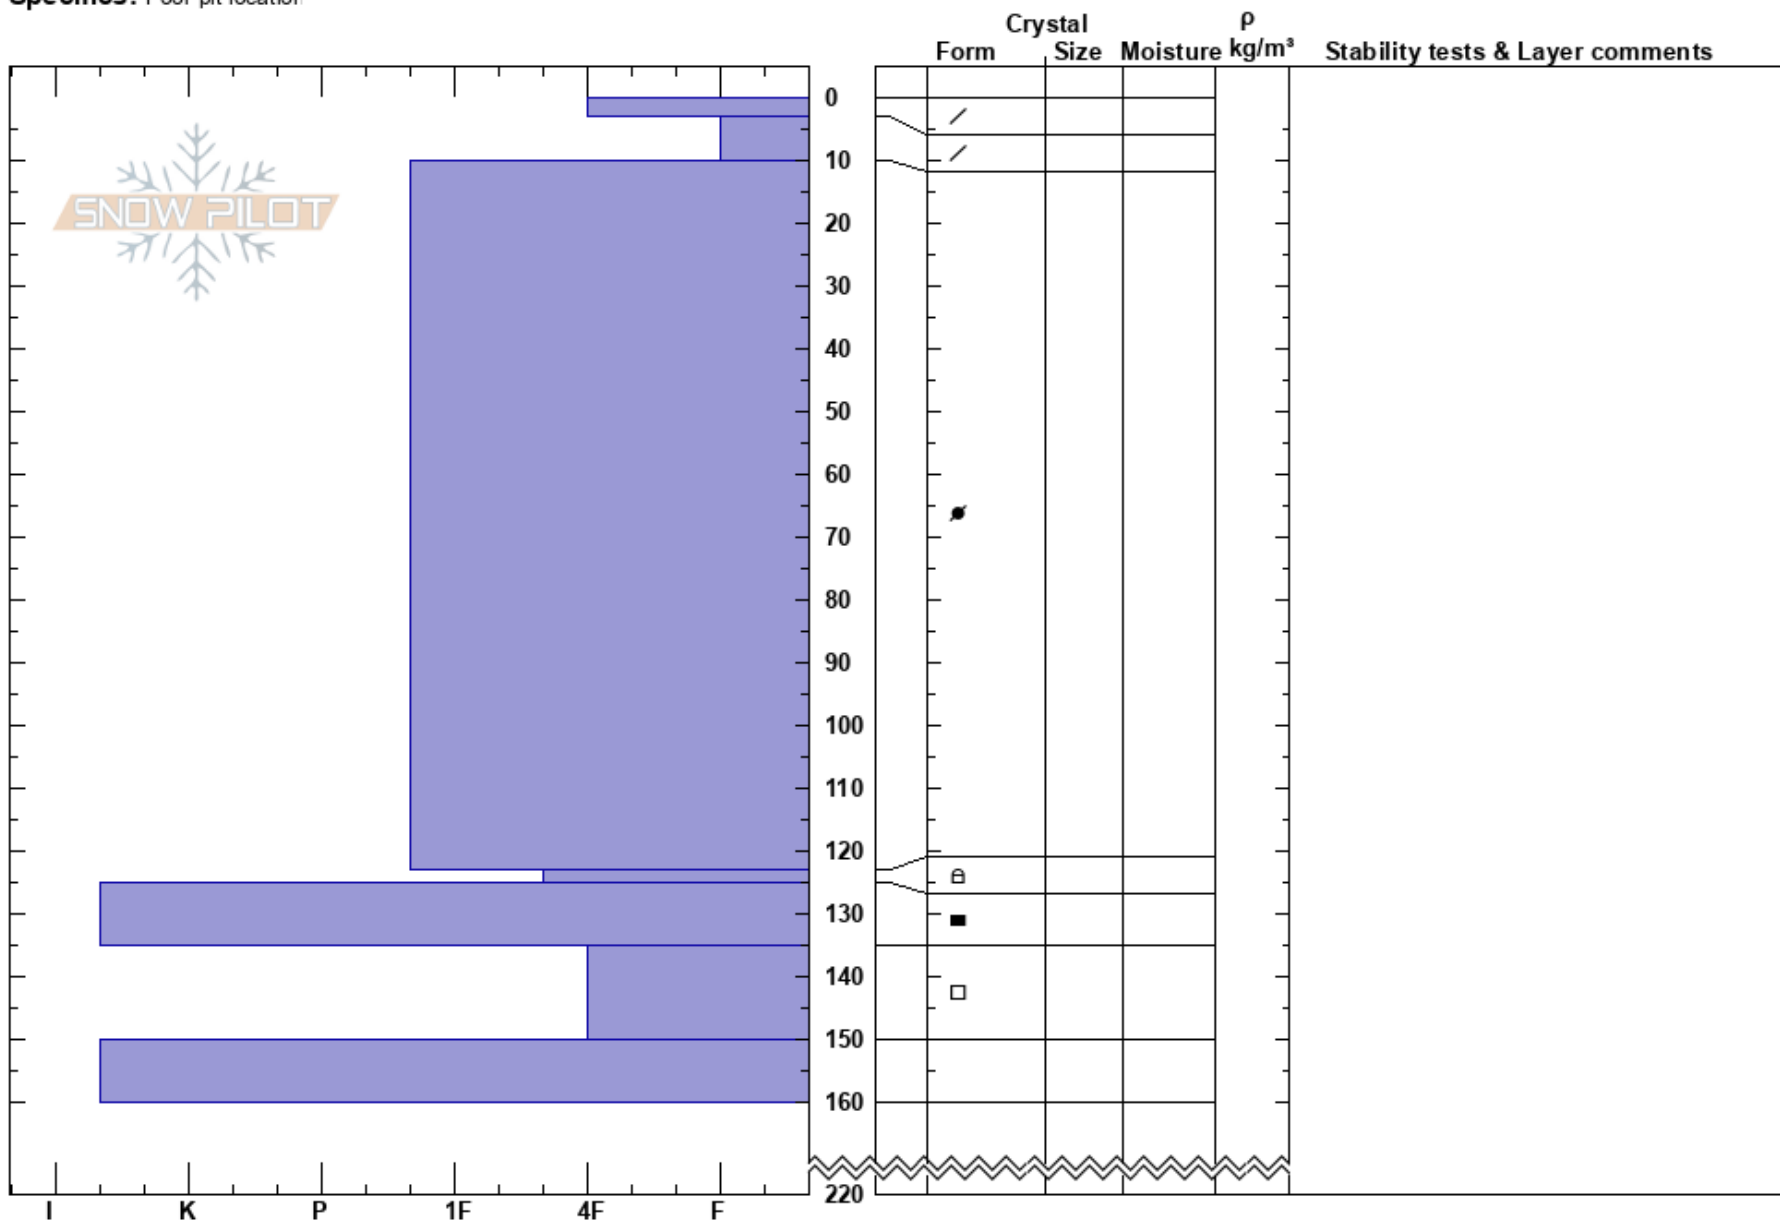

Lecky 190830
 Malte Brun Range
 New Zealand
Elevation: 2110 m
Aspect: SE
Specifics: Poor pit location

Alpine Guides
 30/08/2019 - 11:00
Co-ord: -43.60072N, 170.28775E
Slope Angle: 28°
Wind Loading:

Stability: Good **HS:**220 **Layer Notes:**
Air Temperature: -2°C **PF:**10 135-150cm:Problematic layer
Sky Cover: CLR
Precipitation: NO
Wind: Calm

Notes: Dug downslope of a windlip feature. Waiting for film job.