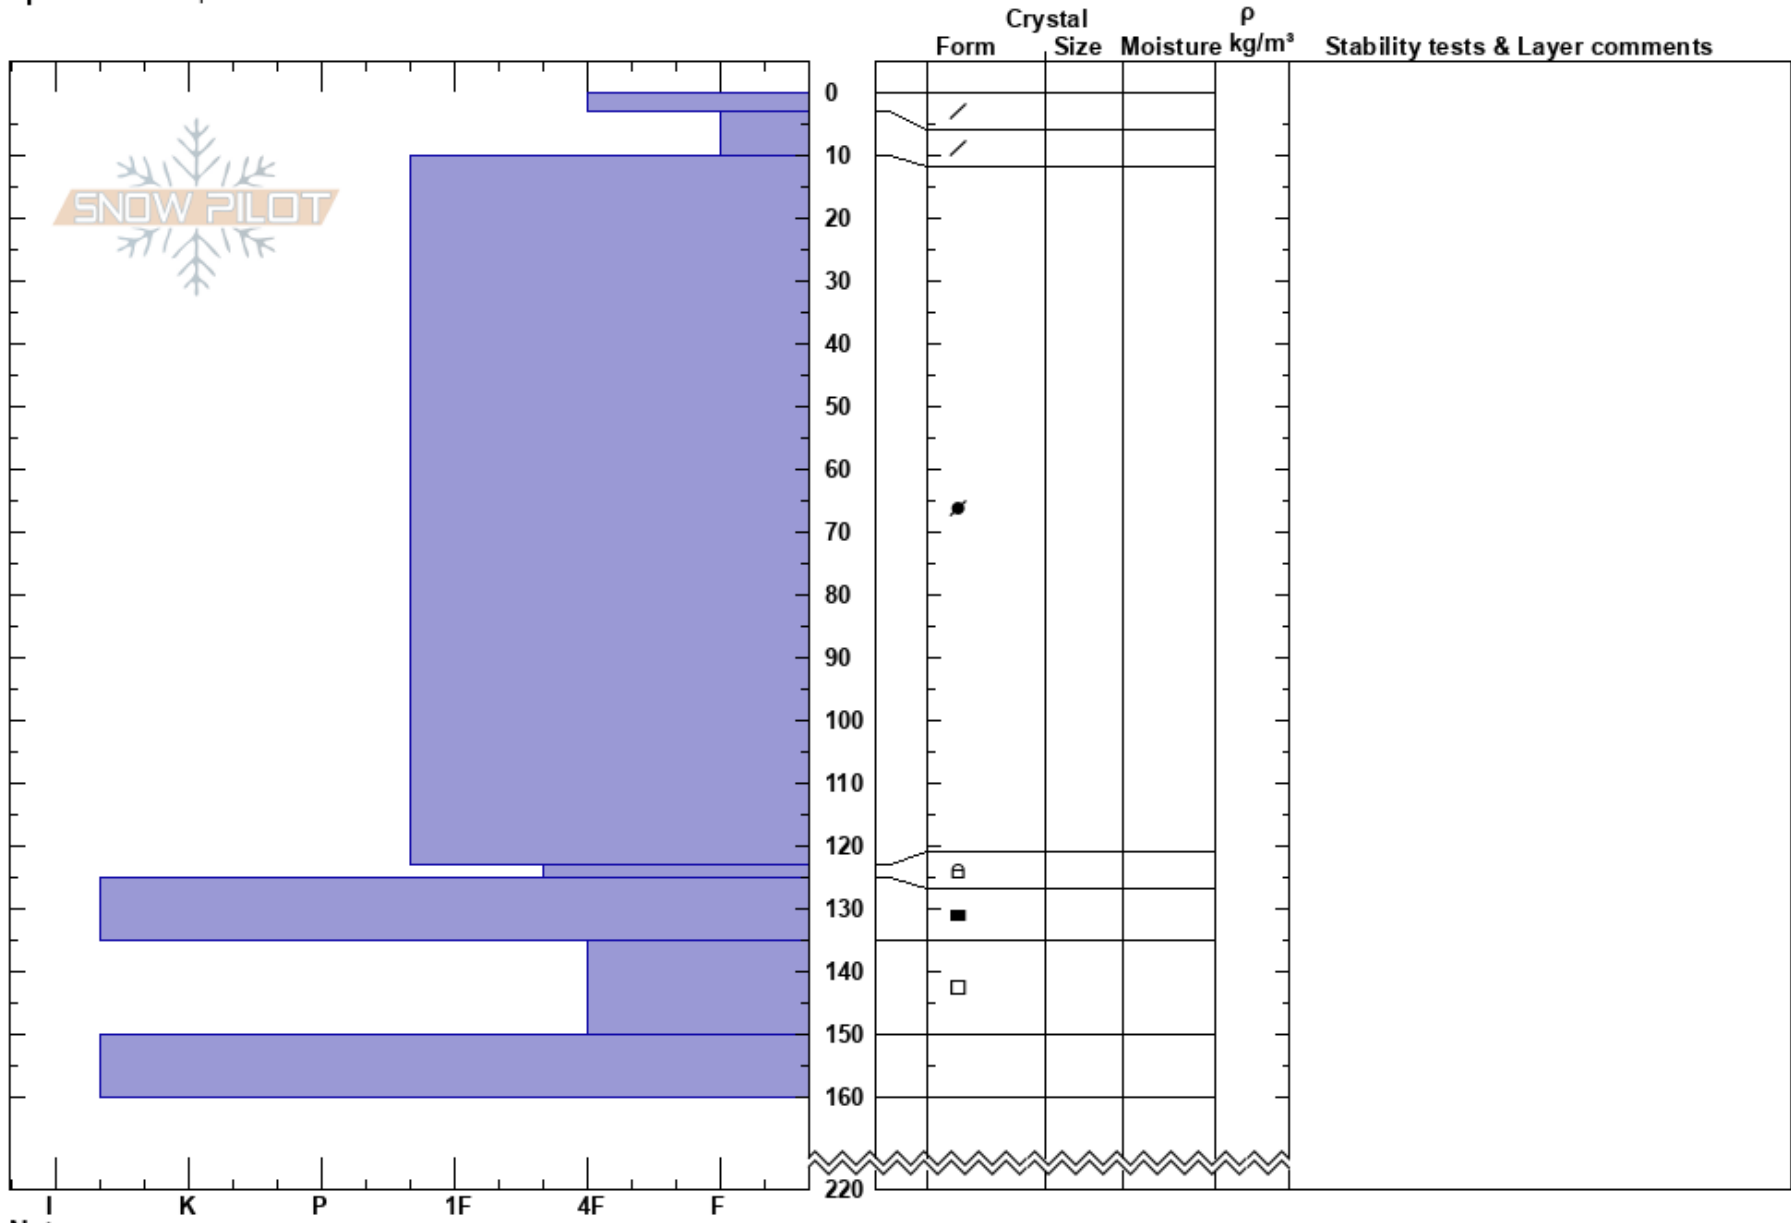

Lecky 190830  
 Malte Brun Range  
 New Zealand  
**Elevation:** 2110 m  
**Aspect:** SE  
**Specifics:** Poor pit location

Alpine Guides  
 30/08/2019 - 11:00  
**Co-ord:** -43.60072N, 170.28775E  
**Slope Angle:** 28°  
**Wind Loading:**

**Stability:** Good **HS:**220 **Layer Notes:**  
**Air Temperature:** -2°C **PF:**10 135-150cm:Problematic layer  
**Sky Cover:** CLR  
**Precipitation:** NO  
**Wind:** Calm

**Notes:** Dug downslope of a windlip feature. Waiting for film job.