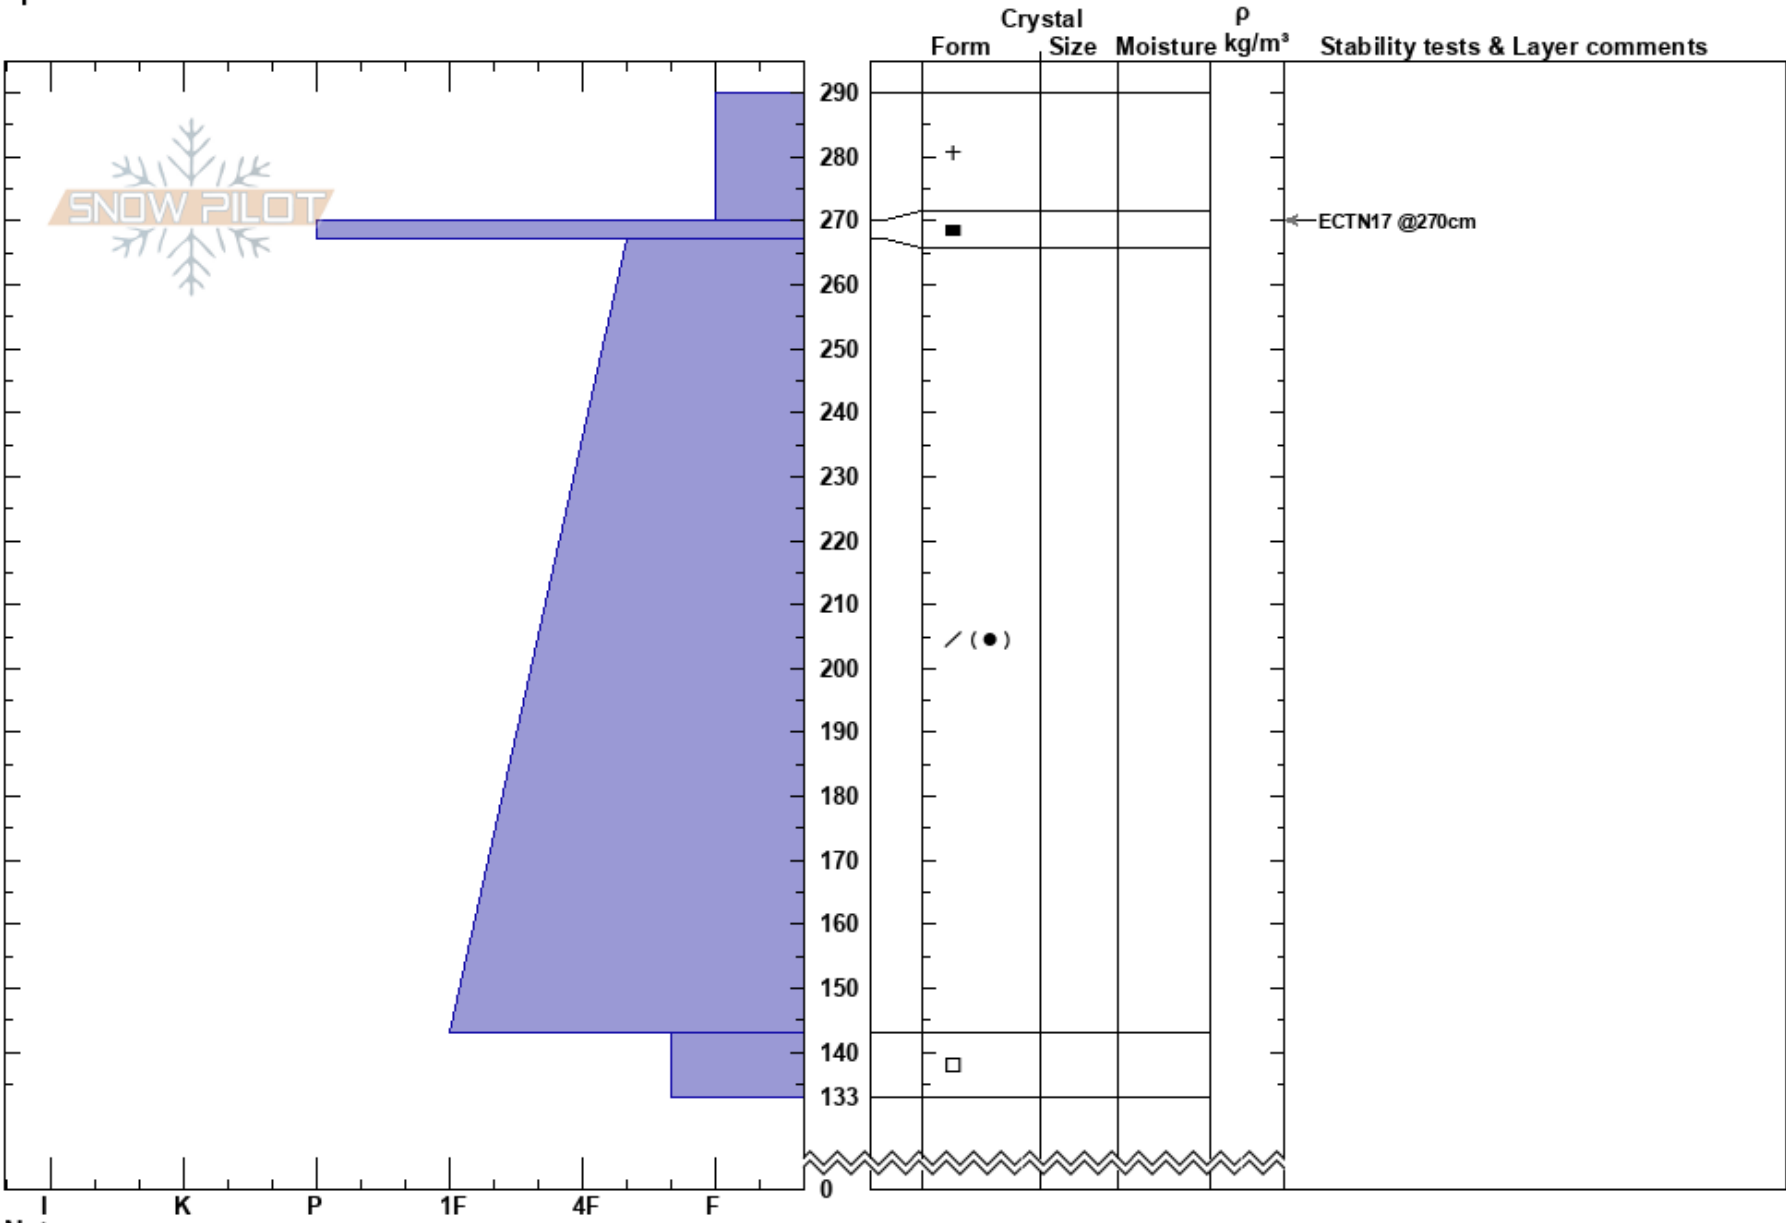

Eager Beaver
 Buchanans
 New Zealand
Elevation: 1780 m
Aspect: 90°
Specifics:

Harris Mountain
 30/08/2019 - 00:30
Co-ord:
Slope Angle: 35°
Wind Loading: no

Stability:
Air Temperature:
Sky Cover: FEW
Precipitation: NO
Wind: W Light Breeze

HS:290
PF:20
Layer Notes:

Notes: