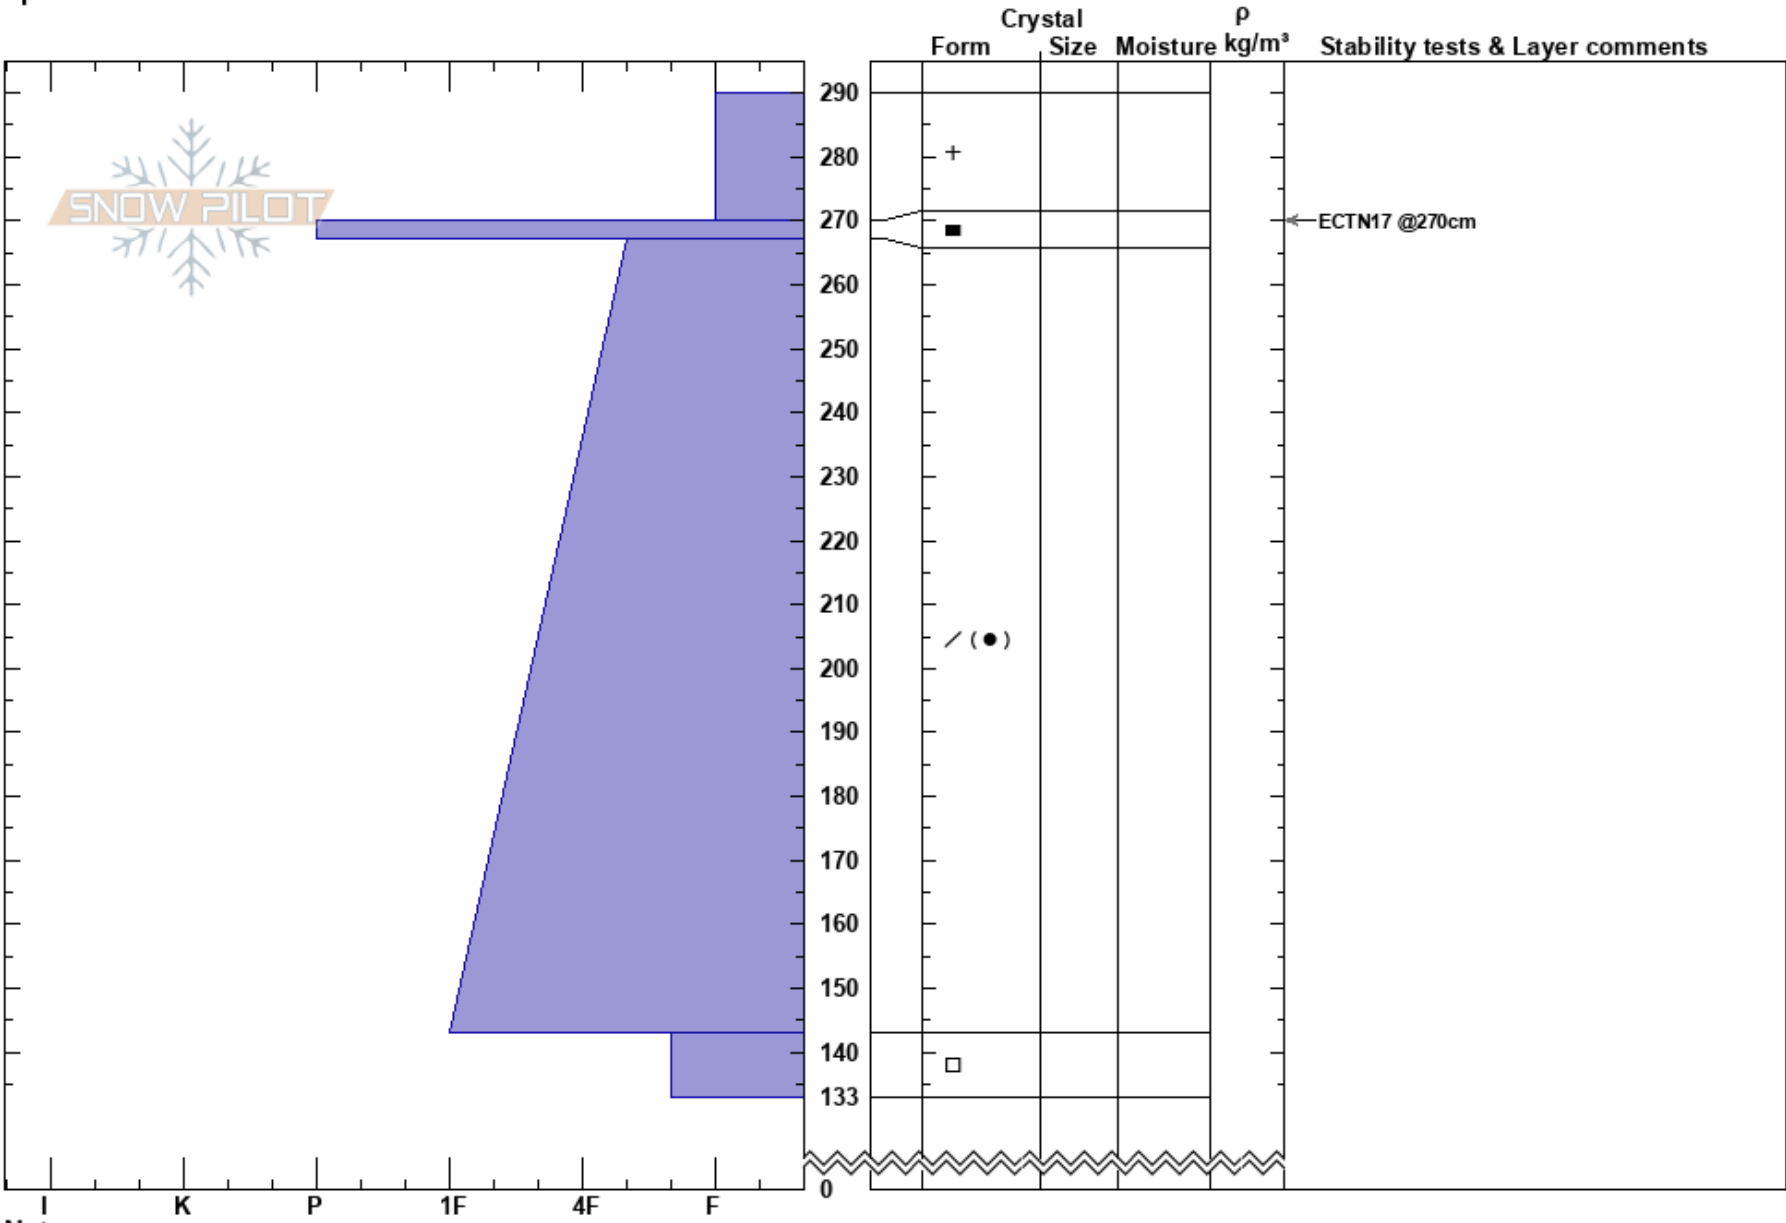

Eager Beaver  
 Buchanans  
 New Zealand  
**Elevation:** 1780 m  
**Aspect:** 90°  
**Specifics:**

Harris Mountain  
 30/08/2019 - 00:30  
**Co-ord:**  
**Slope Angle:** 35°  
**Wind Loading:** no

**Stability:**  
**Air Temperature:**  
**Sky Cover:** FEW  
**Precipitation:** NO  
**Wind:** W Light Breeze

**HS:**290  
**PF:**20  
**Layer Notes:**

Notes: