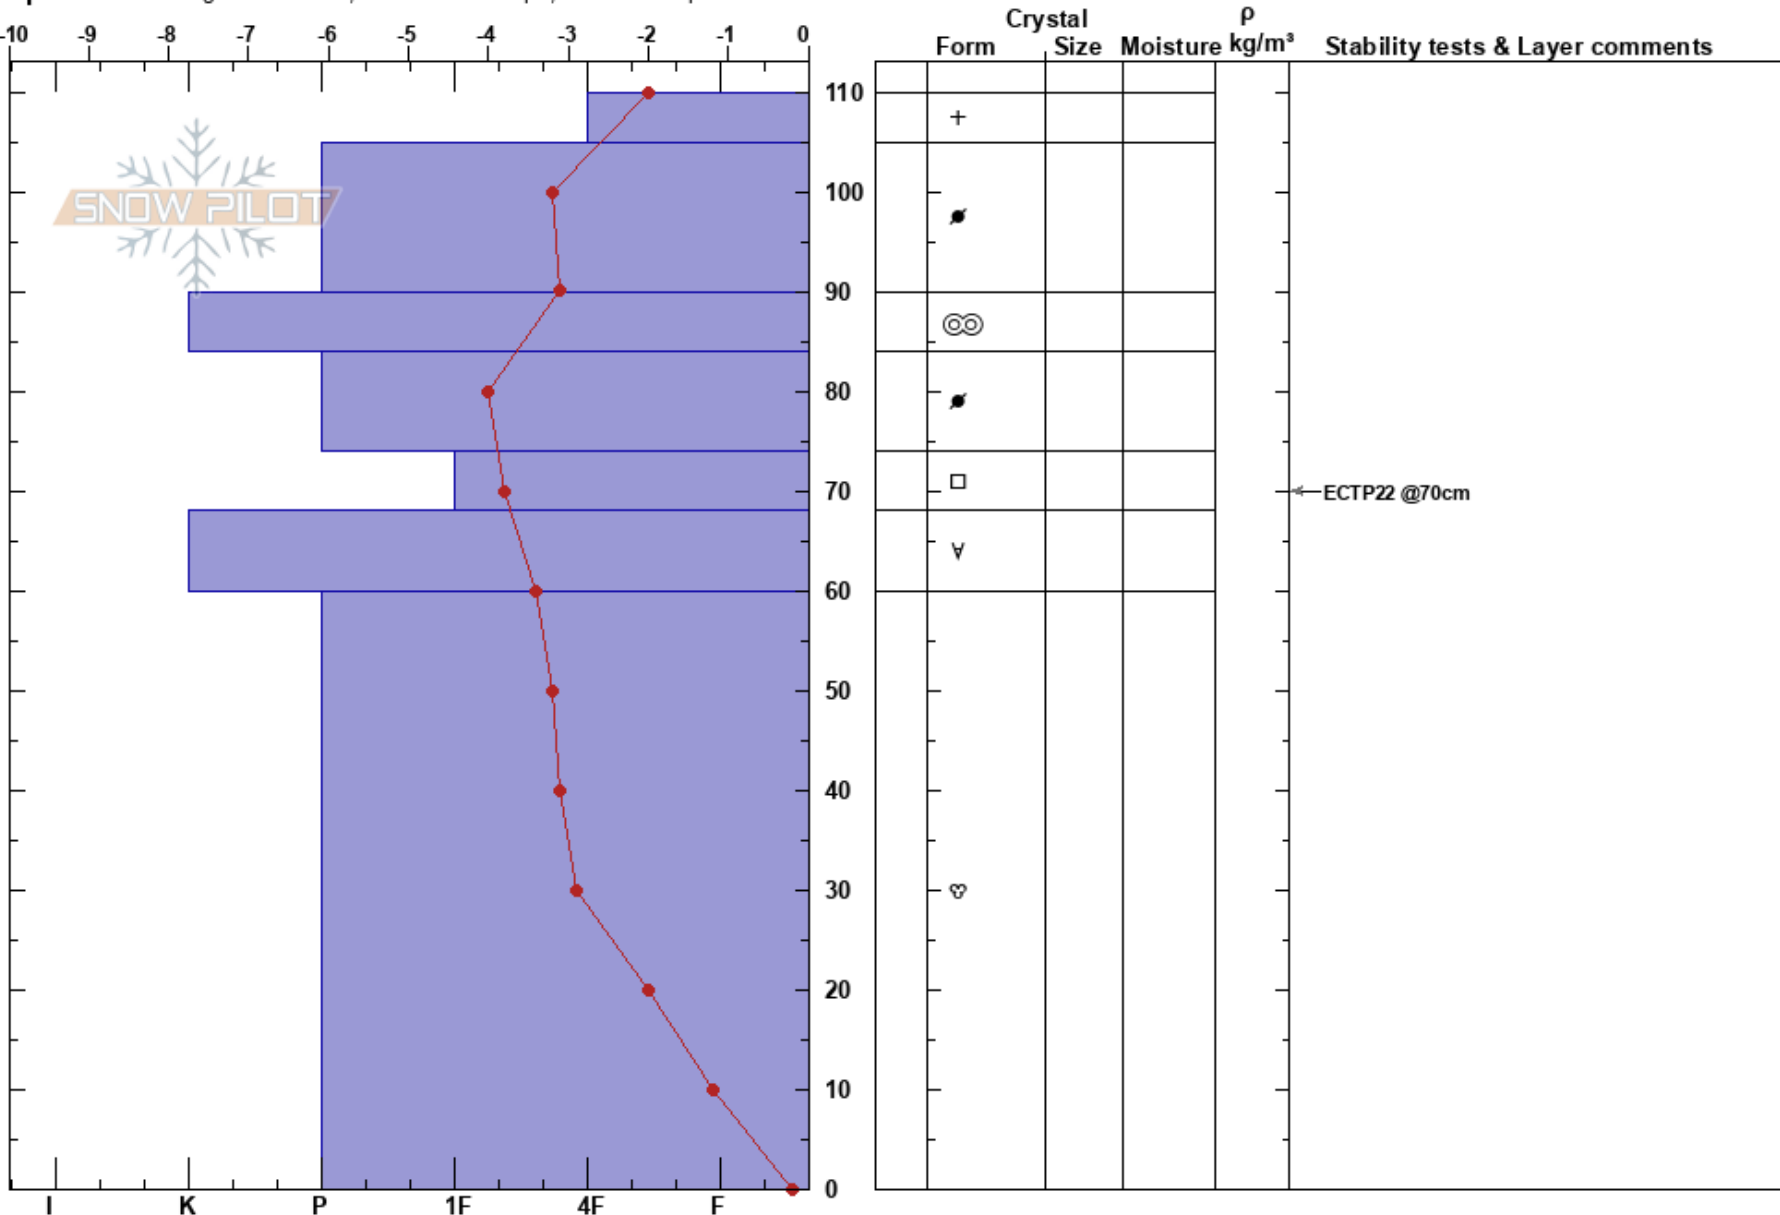

Hells Bowels
 Coronet Peak
 New Zealand
Elevation: 1580 m
Aspect: S

Coronet Peak
 26/08/2019 - 09:00
Co-ord:
Slope Angle: 34°
Wind Loading: yes

Stability: Good **HS:**110
Air Temperature: -0.7°C **PF:**10
Sky Cover: OVC
Precipitation: S-1
Wind: SW Light Breeze

Layer Notes:

Specifics: Pit dug in a Ski Area; Ski tracks on slope; We skied slope

Notes: Surface form PP