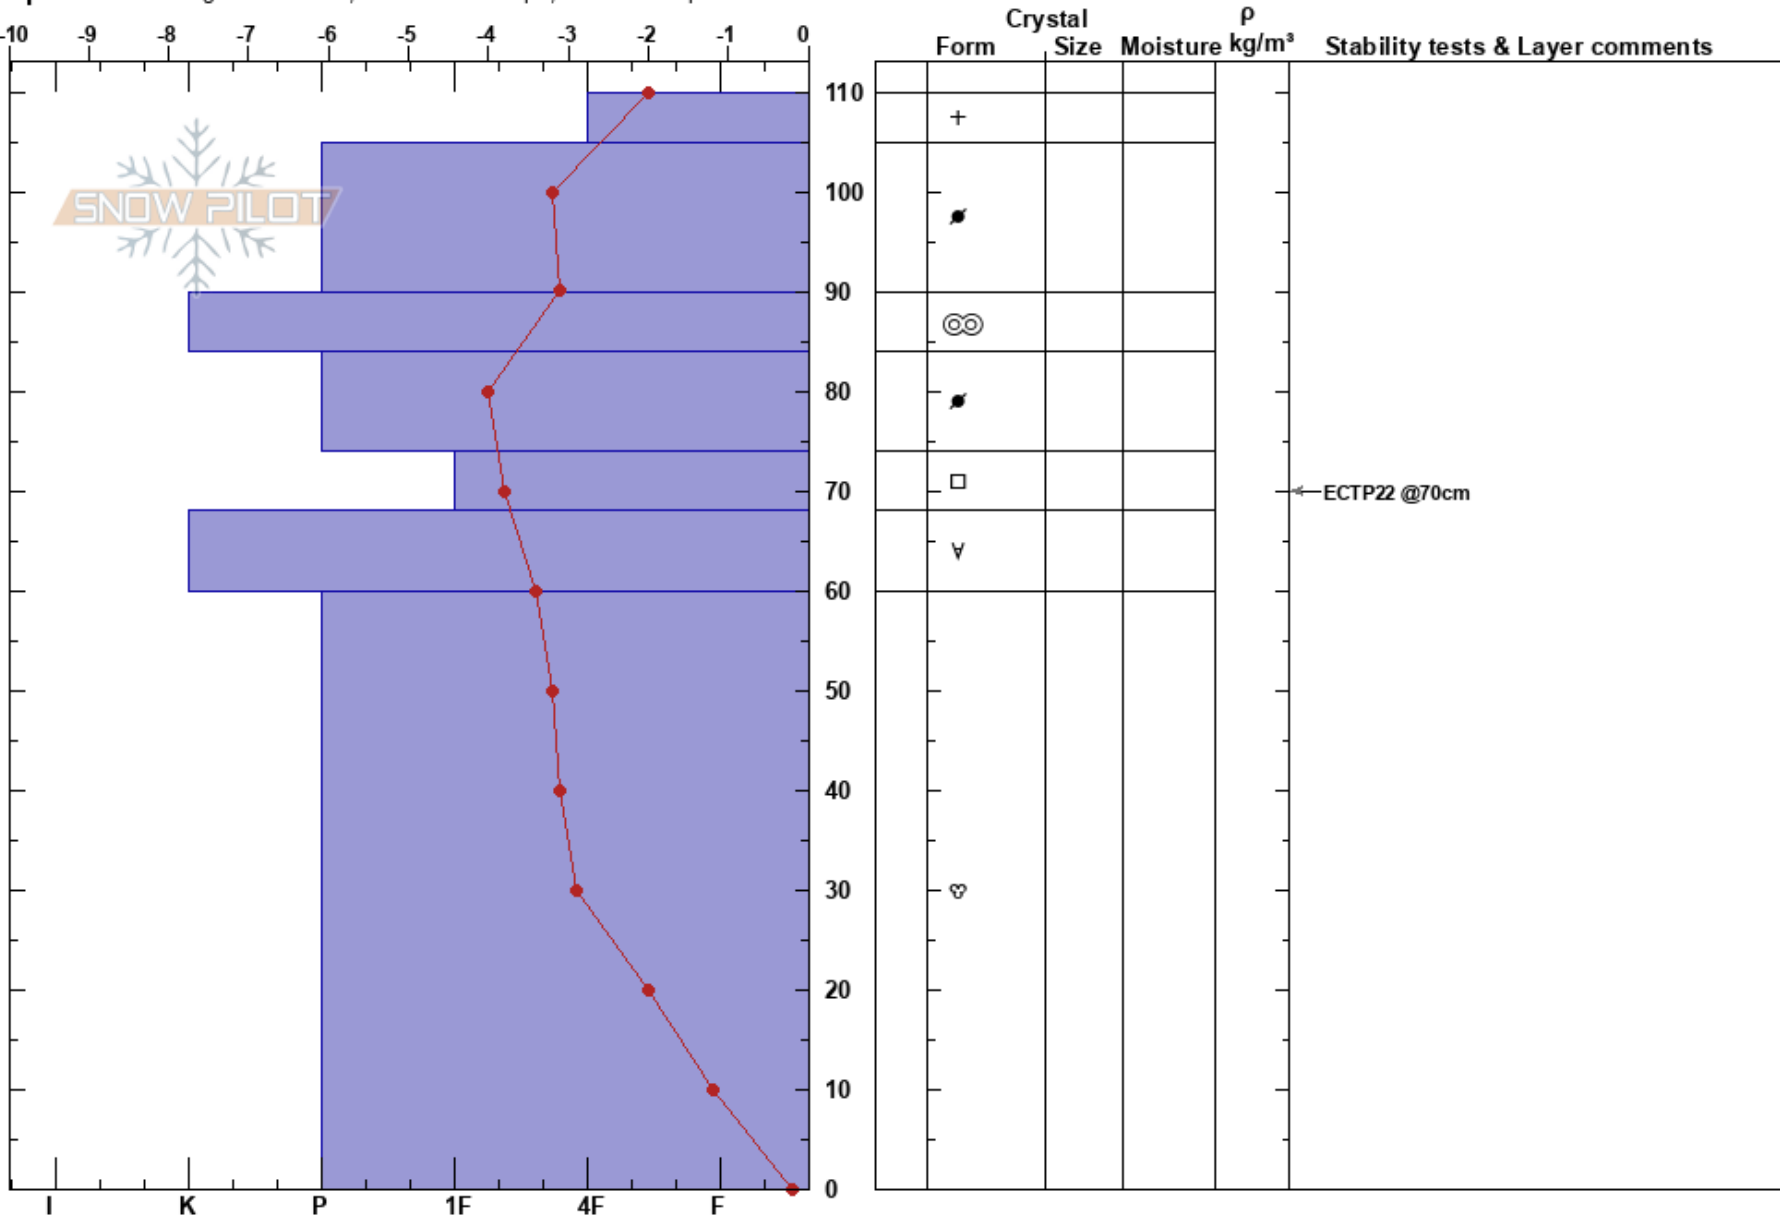

Hells Bowels
 Coronet Peak
 New Zealand
Elevation: 1580 m
Aspect: S

Coronet Peak
 26/08/2019 - 09:00
Co-ord:
Slope Angle: 34°
Wind Loading: yes

Stability: Good **HS:**110 **Layer Notes:**
Air Temperature: -0.7°C **PF:**10
Sky Cover: OVC
Precipitation: S-1
Wind: SW Light Breeze

Specifics: Pit dug in a Ski Area; Ski tracks on slope; We skied slope

Notes: Surface form PP