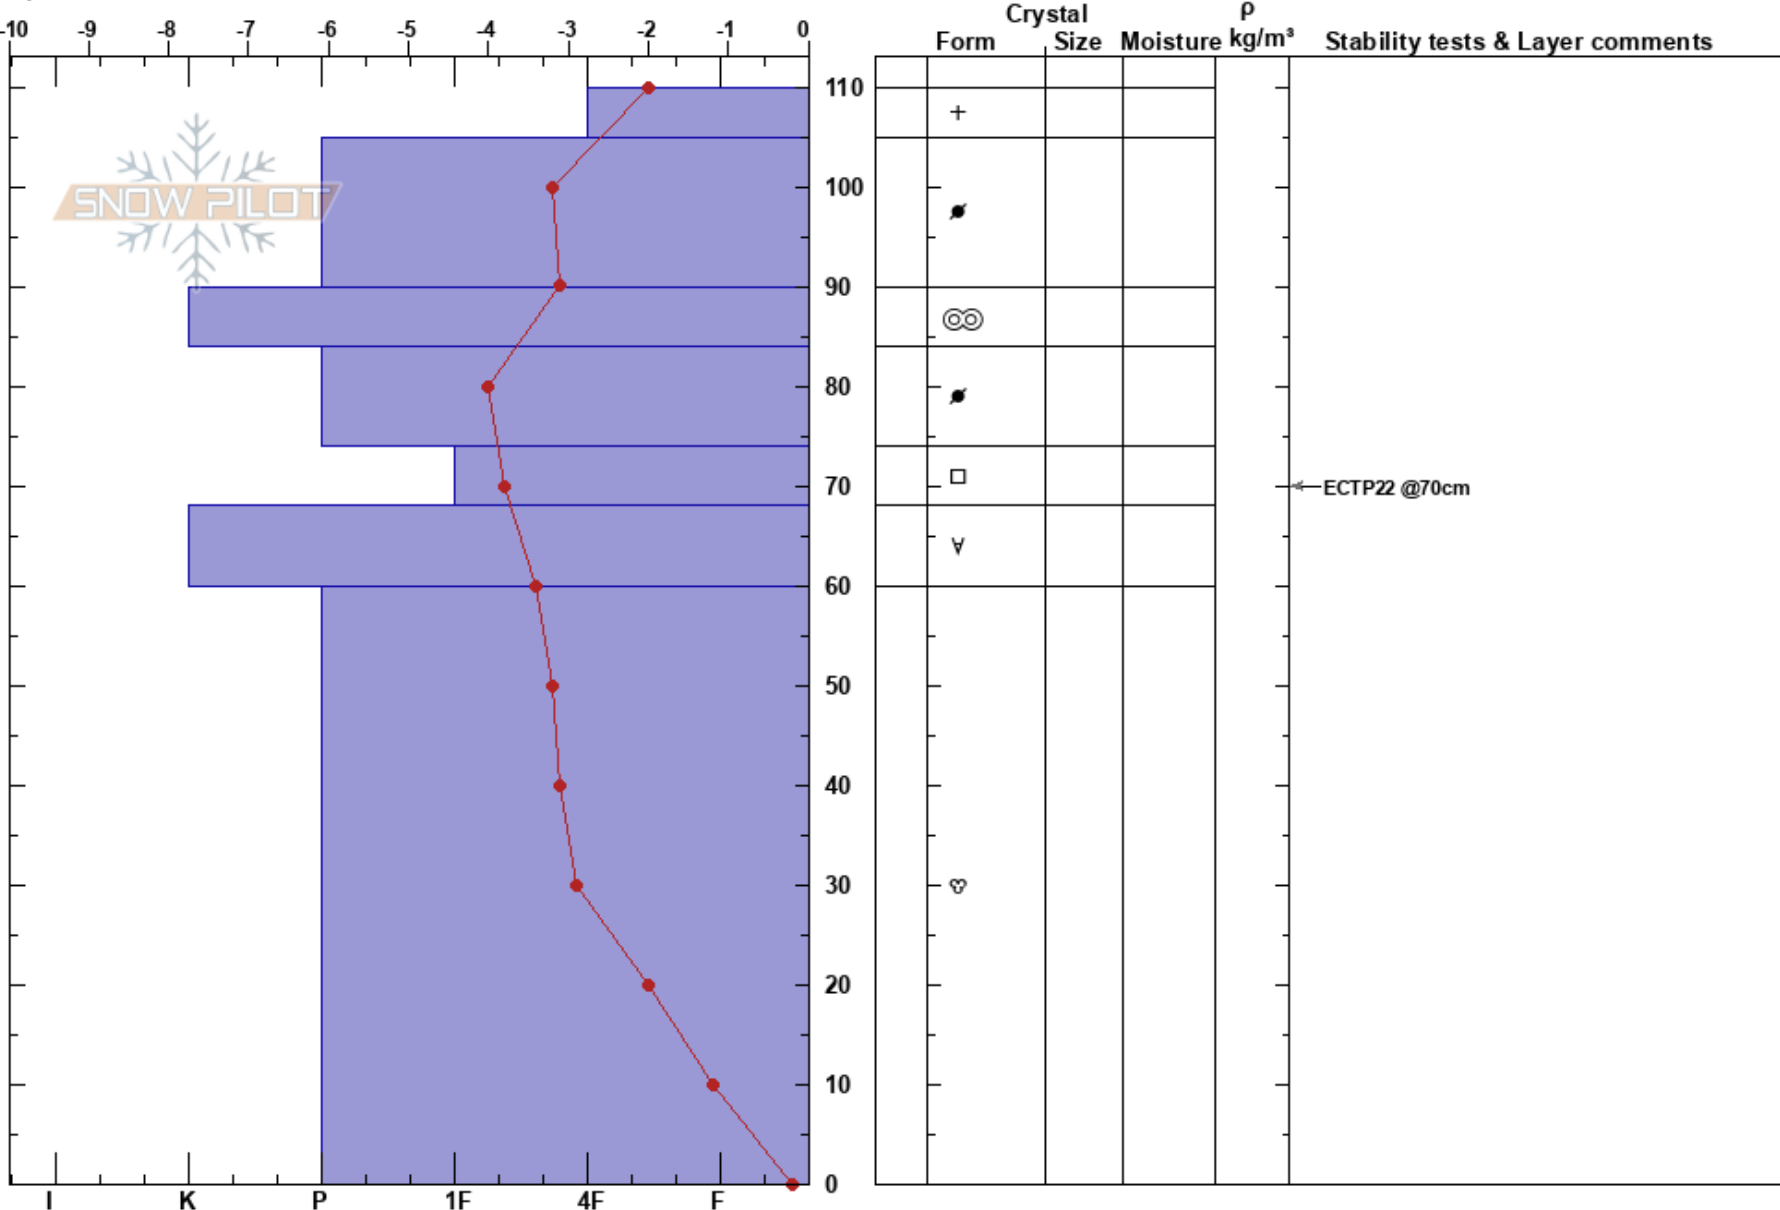

Hells Bowels
 Coronet Peak
 New Zealand
Elevation: 1580 m
Aspect: S

Coronet Peak
 26/08/2019 - 09:00
Co-ord:
Slope Angle: 34°
Wind Loading: yes

Stability: Good **HS:**110 **Layer Notes:**
Air Temperature: -0.7°C **PF:**10
Sky Cover: OVC
Precipitation: S-1
Wind: SW Light Breeze

Specifics: Pit dug in a Ski Area; Ski tracks on slope; We skied slope

Notes: Surface form PP