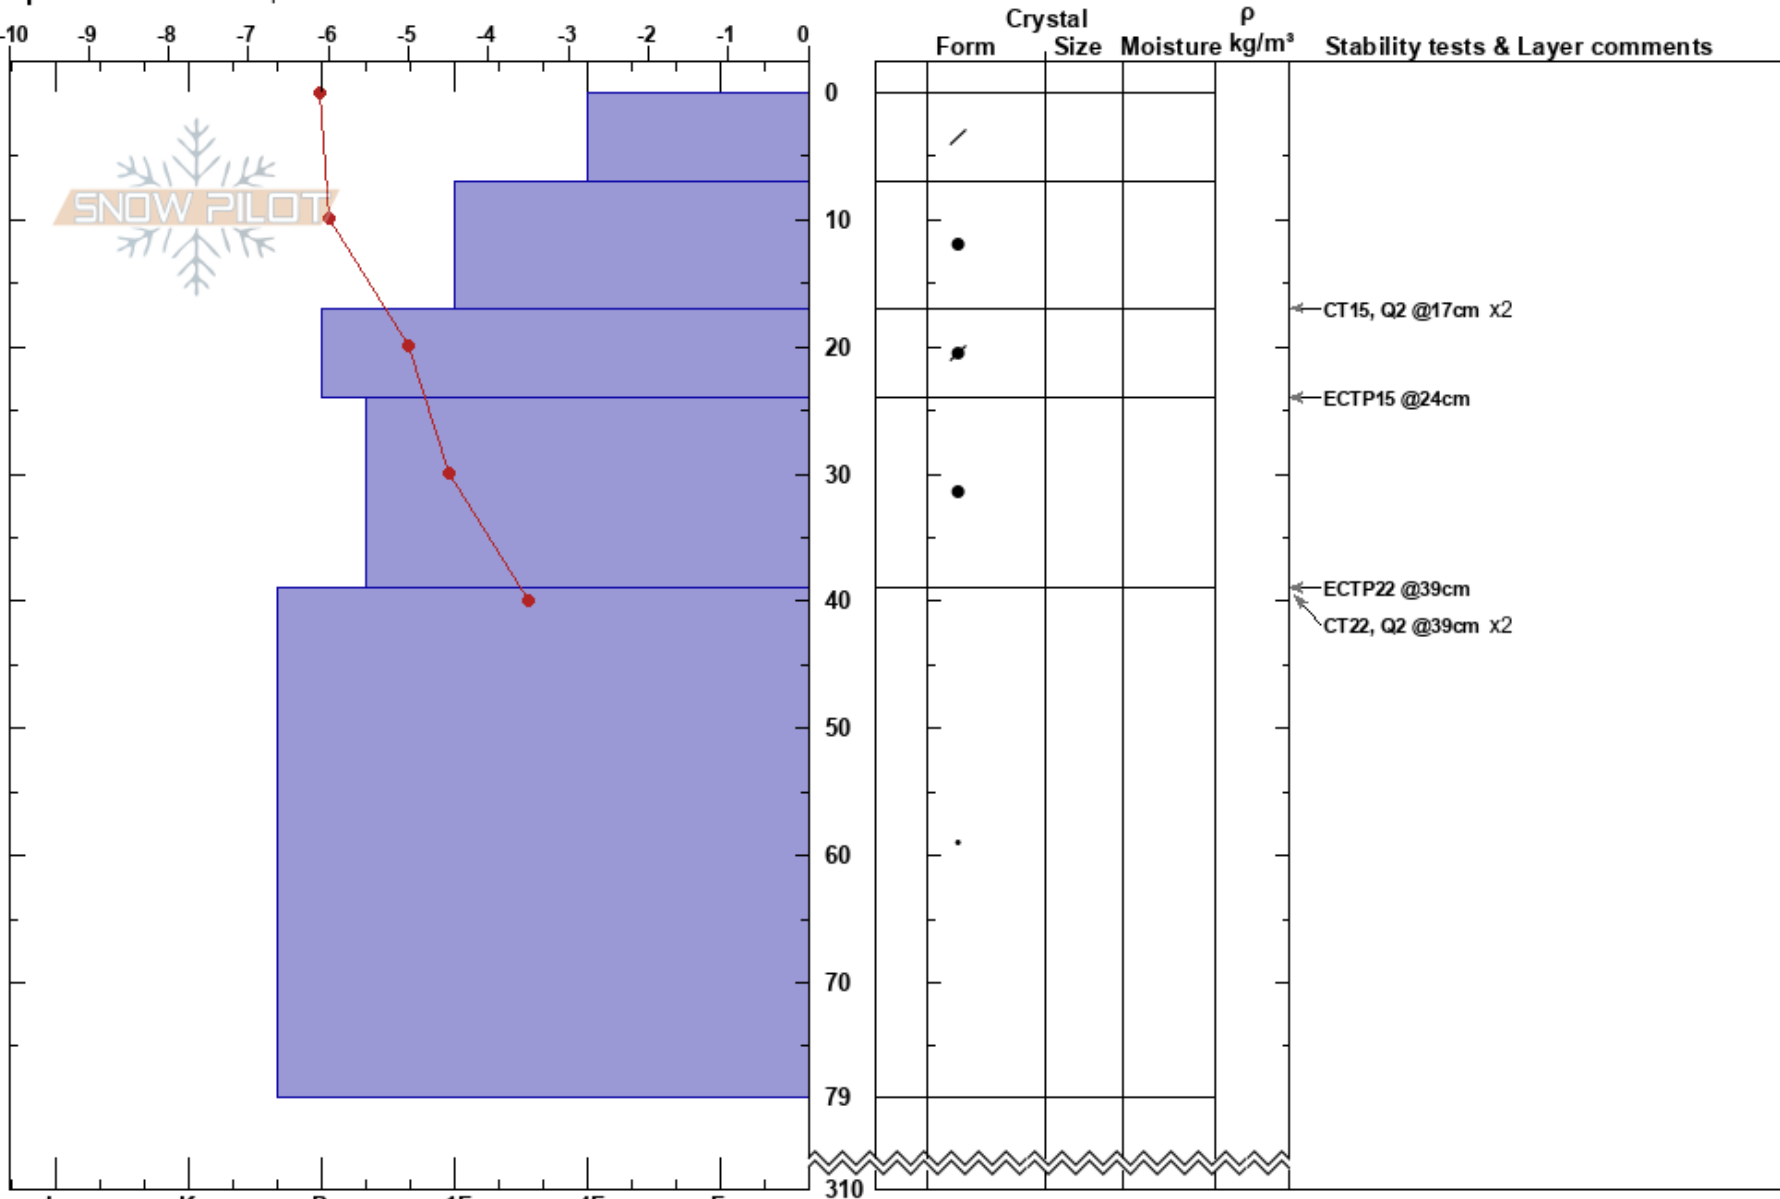

GoatLine
 Gamack Range
 New Zealand
Elevation: 2180 m
Aspect: SE
Specifics: We skied slope

Alpine Guides
 27/08/2019 - 12:16
Co-ord:
Slope Angle: 38°
Wind Loading: previous

Stability: Good **HS:**310
Air Temperature: -2.4°C **PS:** 10
Sky Cover: FEW
Precipitation: NO
Wind: NW Light Breeze

Layer Notes:

Notes: