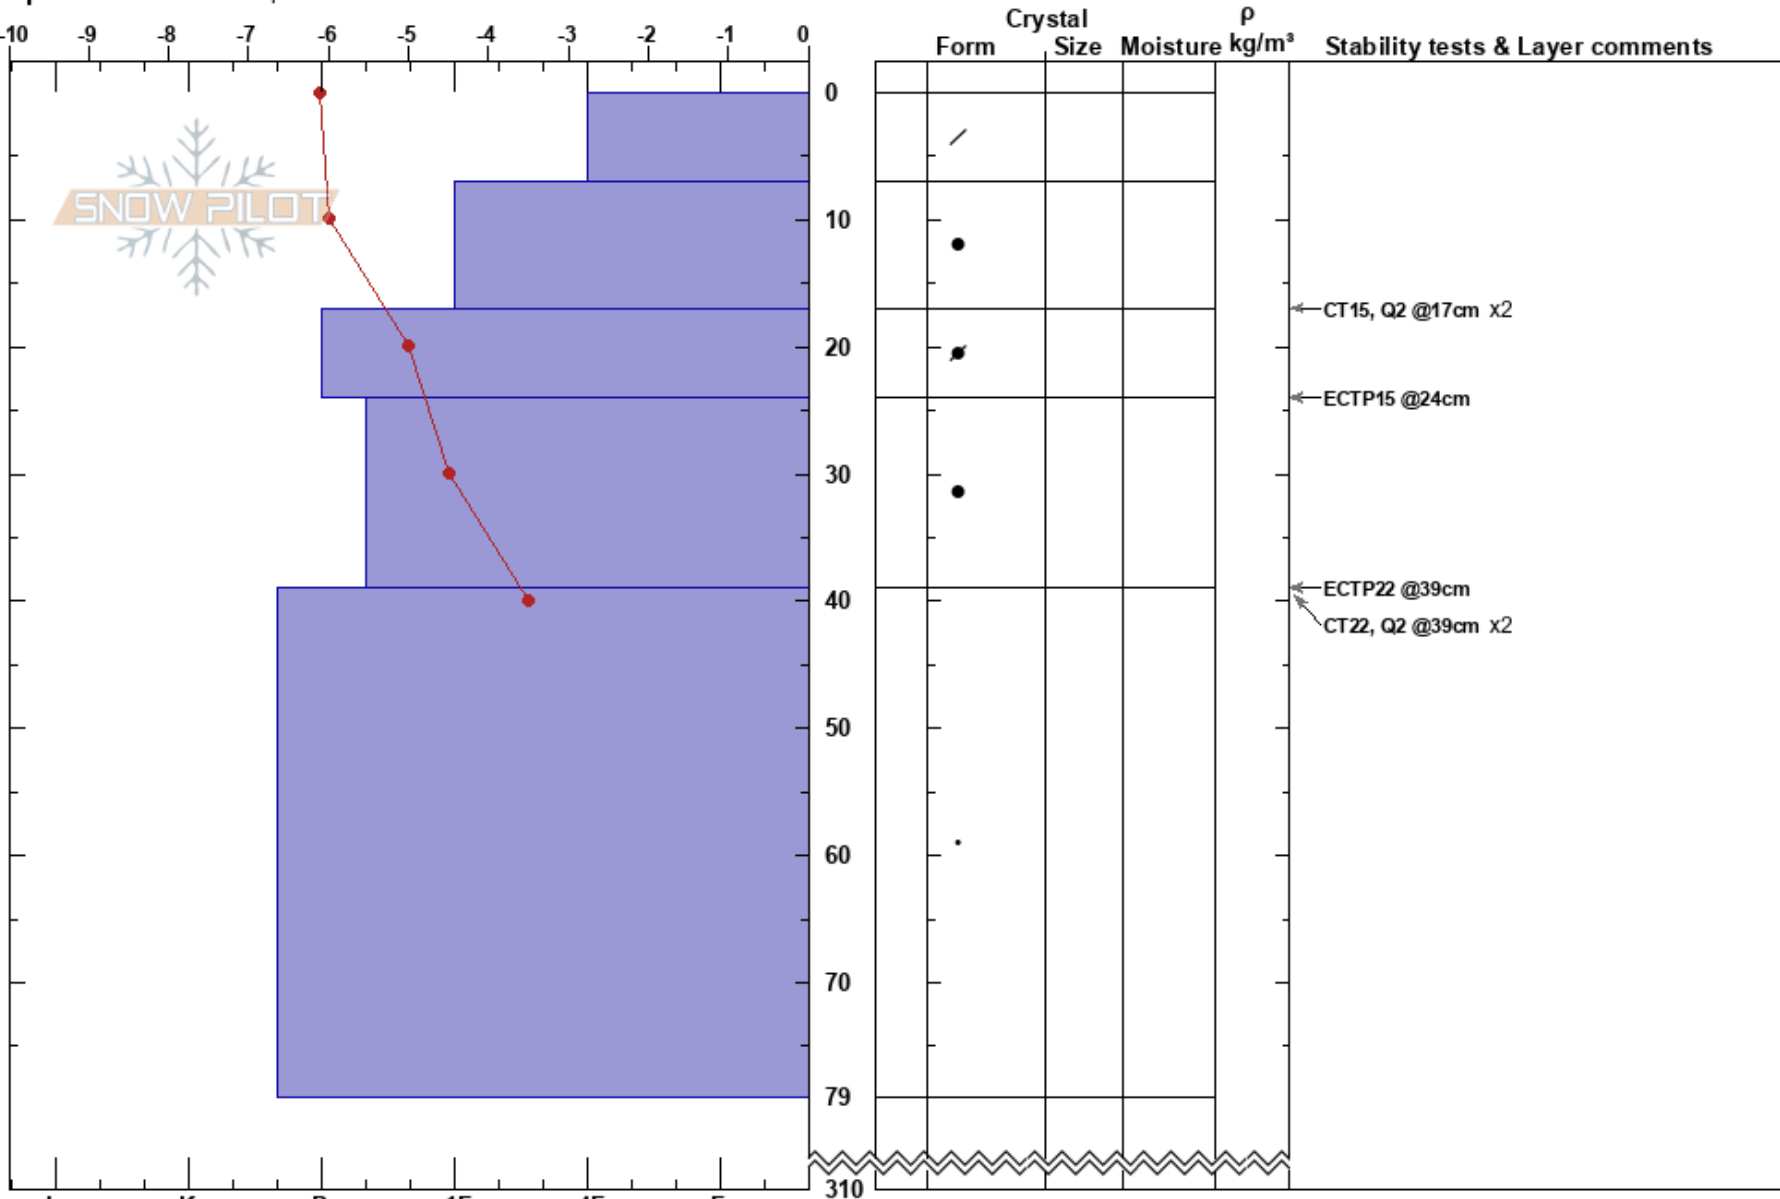

GoatLine  
 Gamack Range  
 New Zealand  
**Elevation:** 2180 m  
**Aspect:** SE  
**Specifics:** We skied slope

Alpine Guides  
 27/08/2019 - 12:16  
**Co-ord:**  
**Slope Angle:** 38°  
**Wind Loading:** previous

**Stability:** Good **HS:**310  
**Air Temperature:** -2.4°C **PS:** 10  
**Sky Cover:** FEW  
**Precipitation:** NO  
**Wind:** NW Light Breeze

**Layer Notes:**

**Notes:**