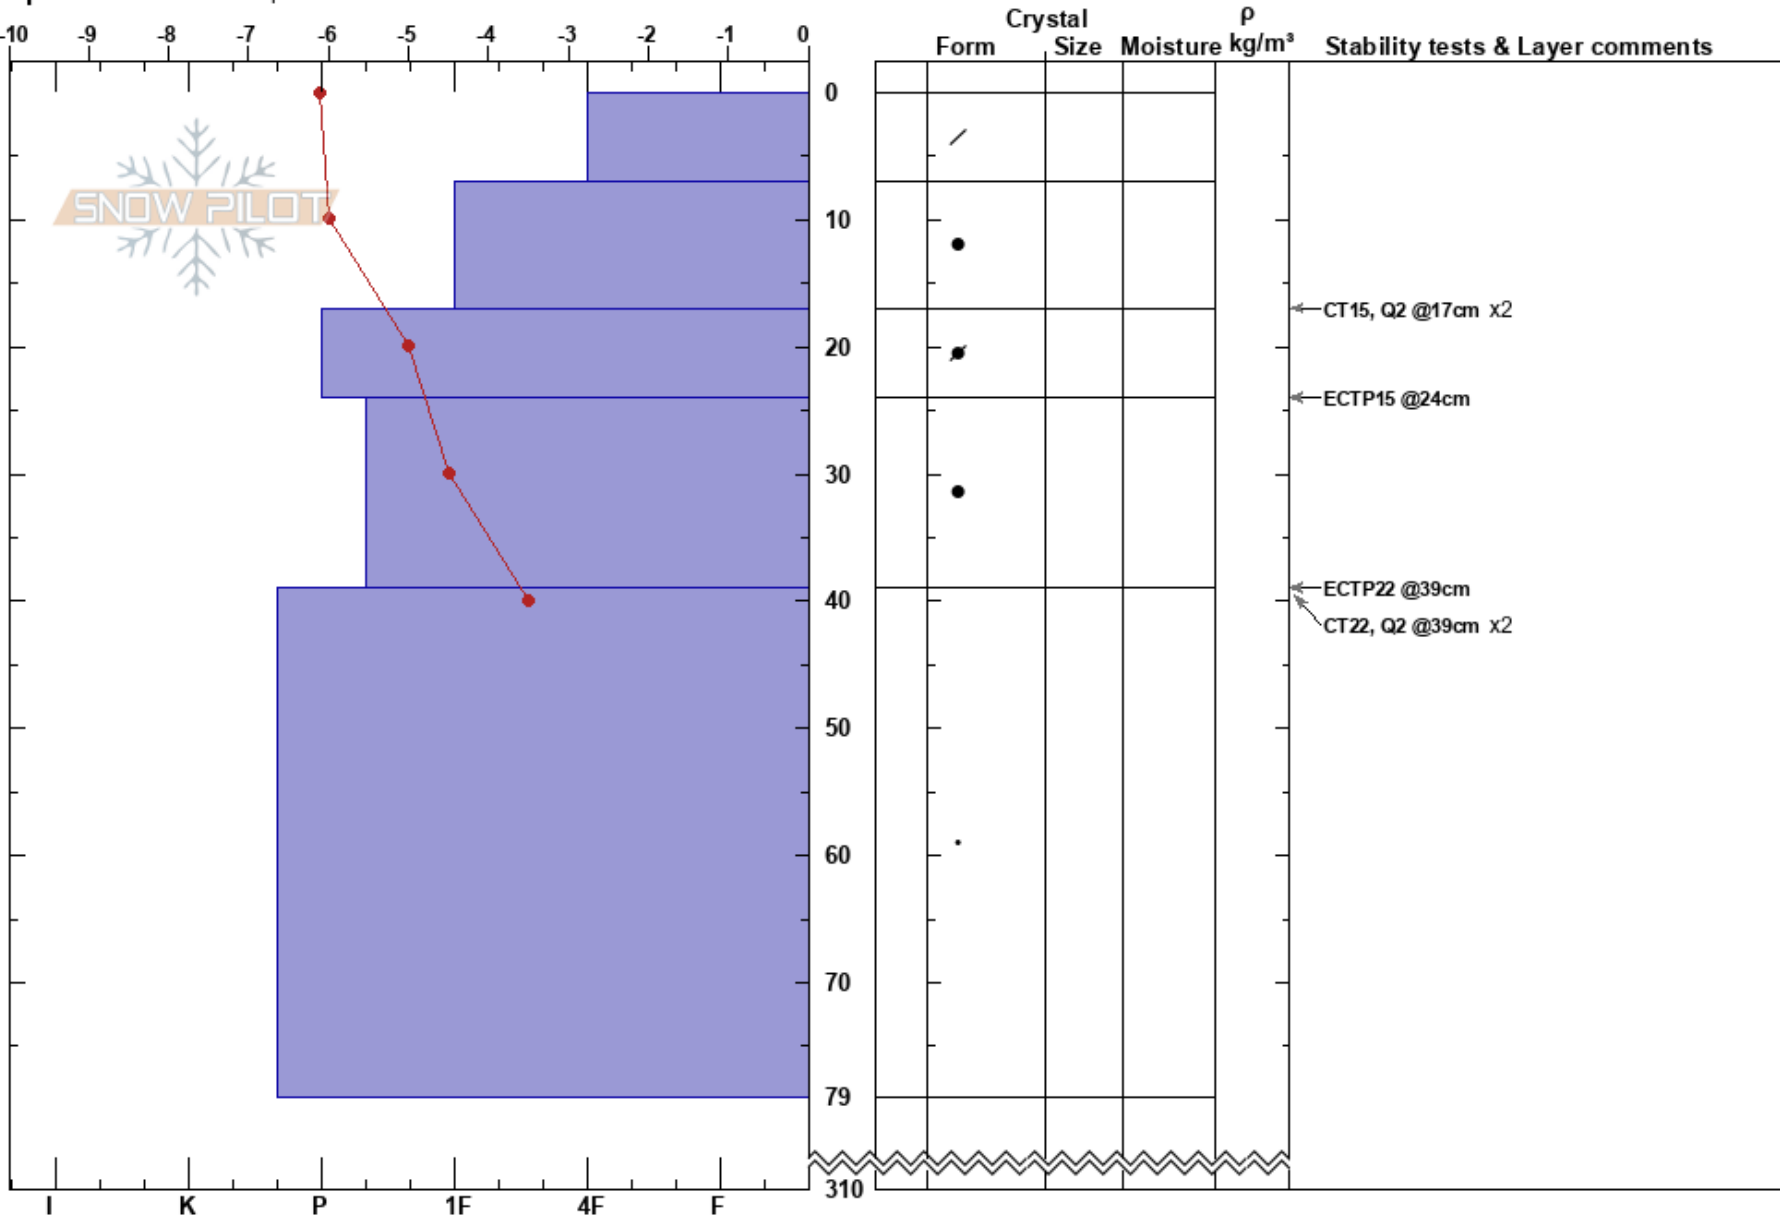

GoatLine
 Gamack Range
 New Zealand
Elevation: 2180 m
Aspect: SE
Specifics: We skied slope

Alpine Guides
 27/08/2019 - 12:16
Co-ord:
Slope Angle: 38°
Wind Loading: previous

Stability: Good **HS:**310
Air Temperature: -2.4°C **PS:** 10
Sky Cover: FEW
Precipitation: NO
Wind: NW Light Breeze

Layer Notes:

Notes: