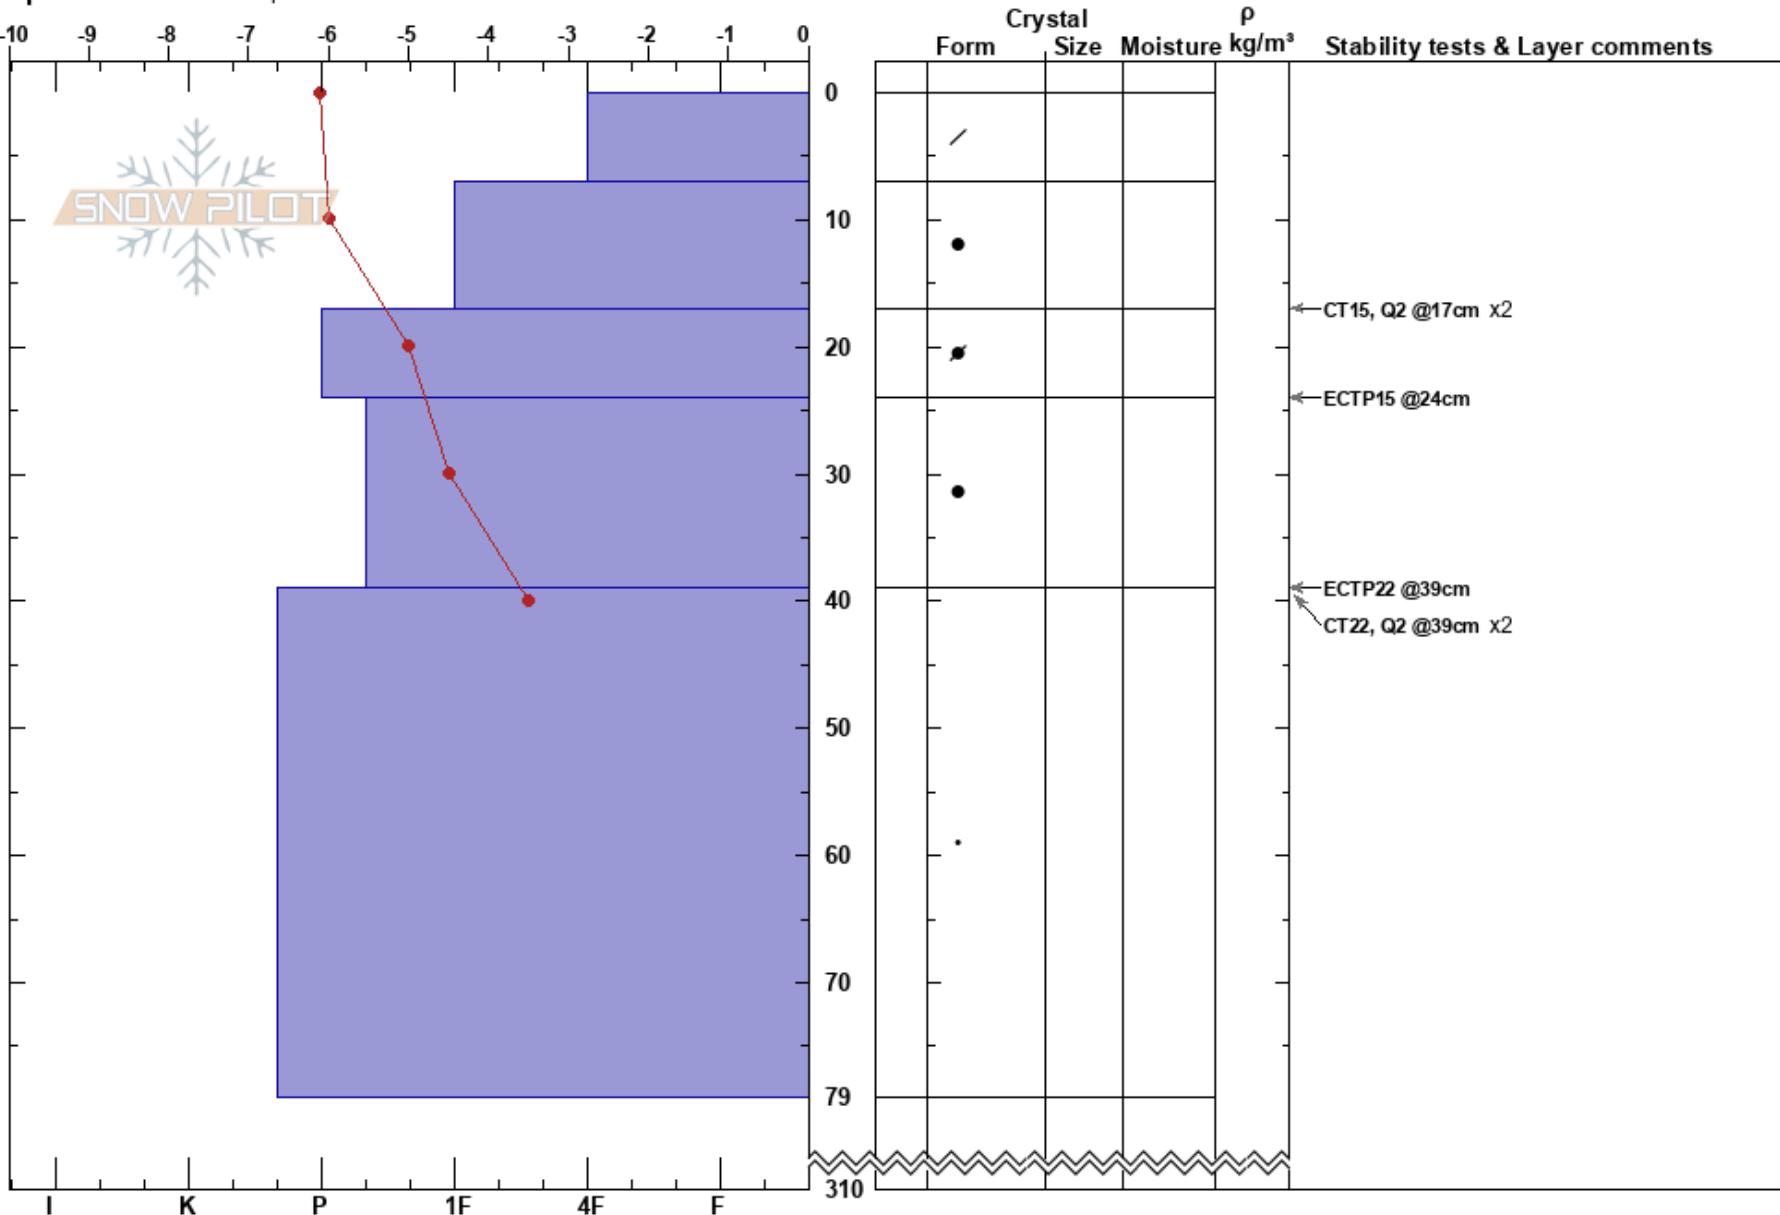

GoatLine  
 Gamack Range  
 New Zealand  
**Elevation:** 2180 m  
**Aspect:** SE  
**Specifics:** We skied slope

Alpine Guides  
 27/08/2019 - 12:16  
**Co-ord:**  
**Slope Angle:** 38°  
**Wind Loading:** previous

**Stability:** Good **HS:**310  
**Air Temperature:** -2.4°C **PS:** 10  
**Sky Cover:** FEW  
**Precipitation:** NO  
**Wind:** NW Light Breeze

**Layer Notes:**

Notes: