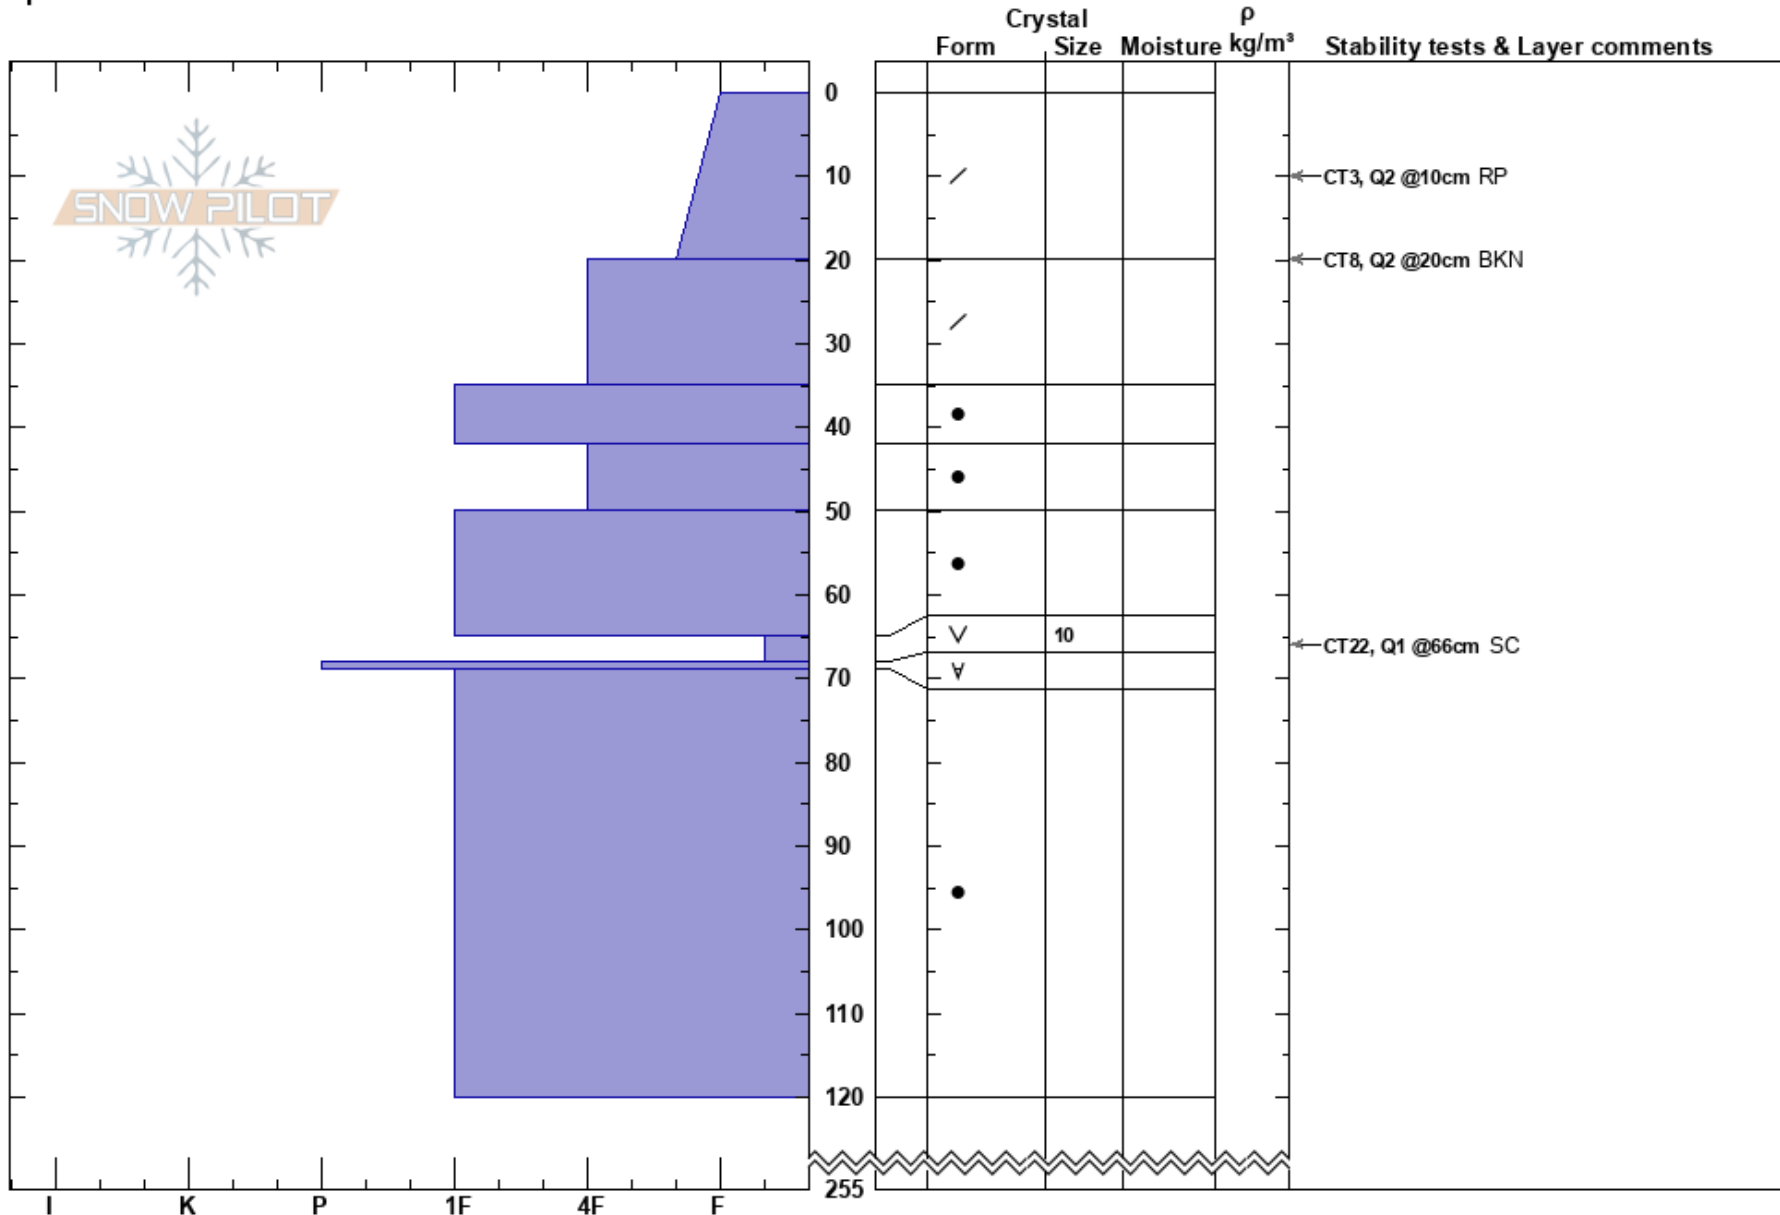

Landslip Ck  
 Gamack Range  
 New Zealand  
**Elevation:** 2000 m  
**Aspect:** SE  
**Specifics:**

Alpine Guides  
 24/08/2019 - 11:00  
**Co-ord:** -43.81532N, 170.28700E  
**Slope Angle:** 30°  
**Wind Loading:**

**Stability:**  
**Air Temperature:**  
**Sky Cover:** FEW  
**Precipitation:** NO  
**Wind:** W Light Breeze

**HS:**255

**PS:**20

**Layer Notes:**

**Notes:**