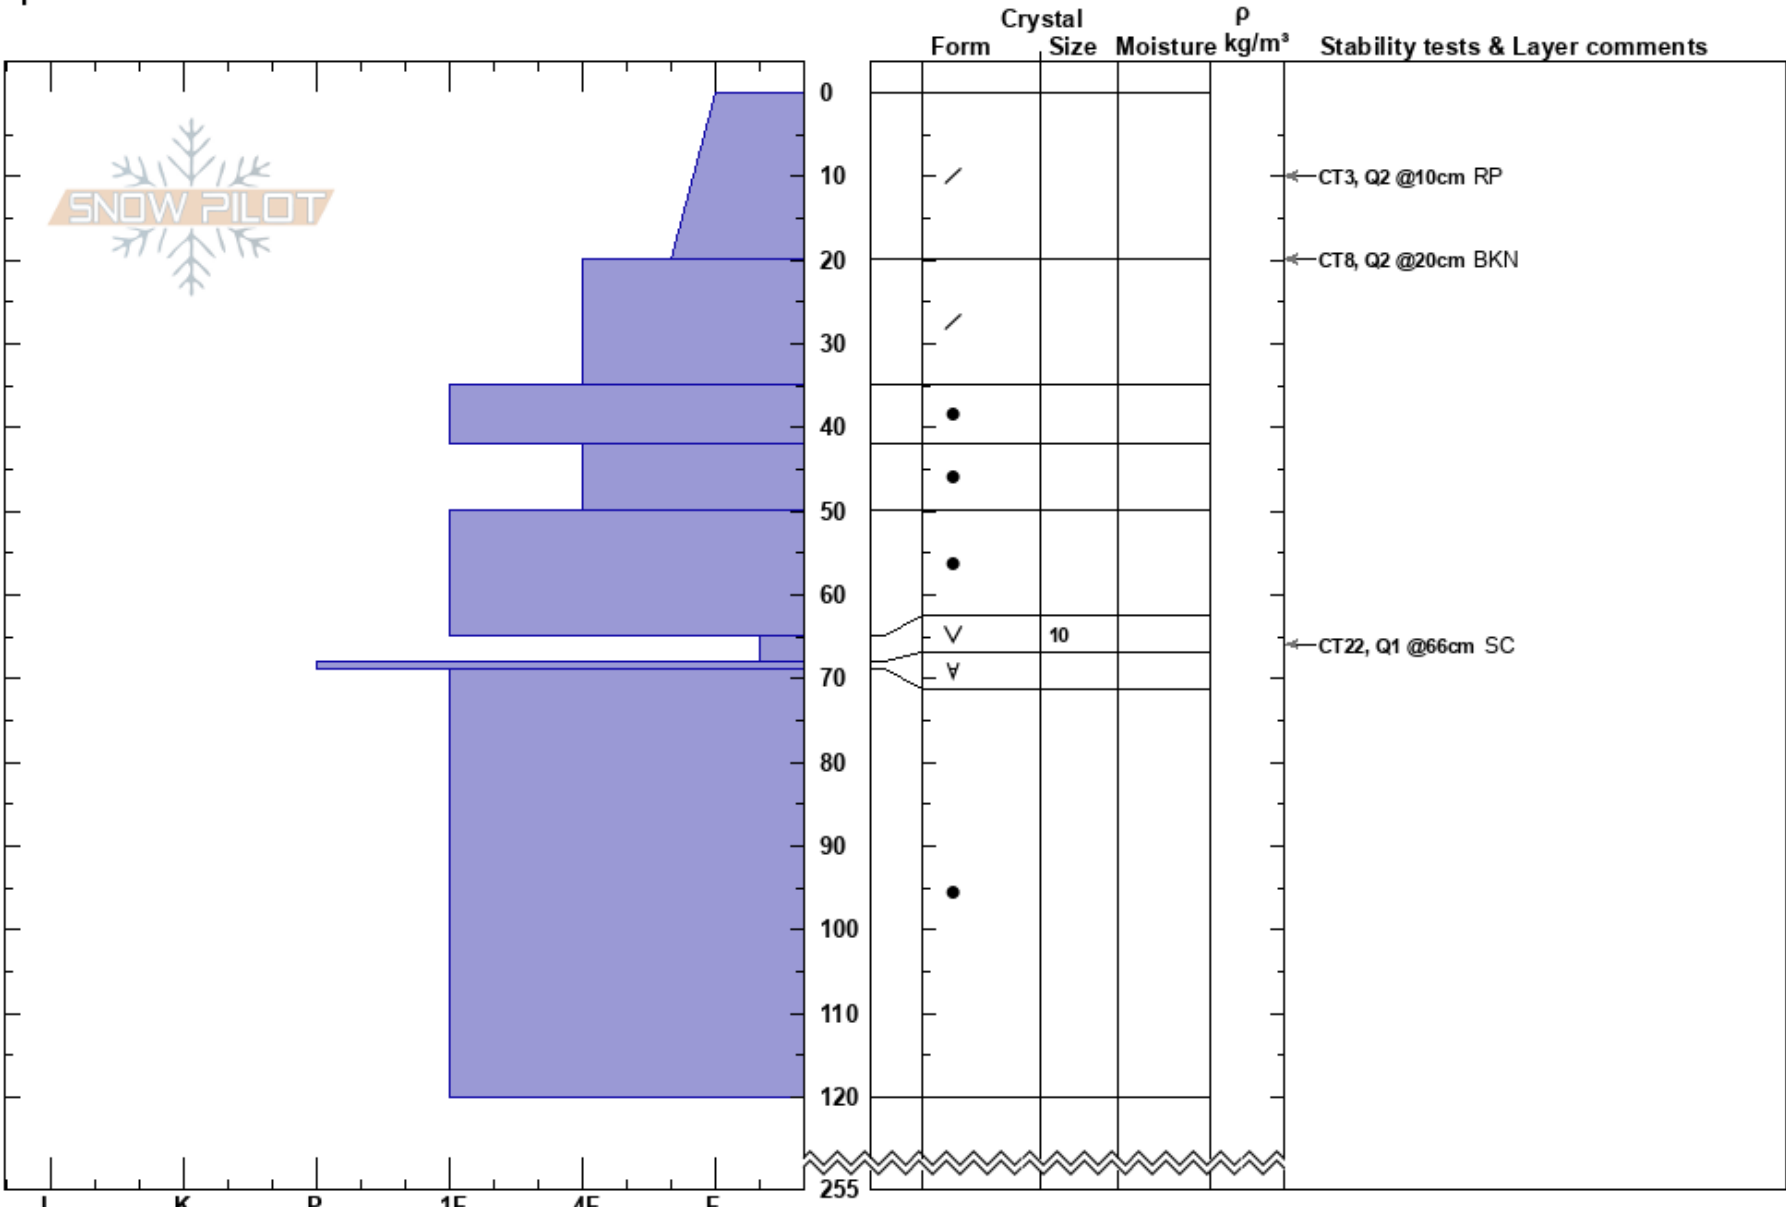

Landslip Ck  
 Gamack Range  
 New Zealand  
**Elevation:** 2000 m  
**Aspect:** SE  
**Specifics:**

Alpine Guides  
 24/08/2019 - 11:00  
**Co-ord:** -43.81532N, 170.28700E  
**Slope Angle:** 30°  
**Wind Loading:**

**Stability:**  
**Air Temperature:**  
**Sky Cover:** FEW  
**Precipitation:** NO  
**Wind:** W Light Breeze

**HS:**255

**PS:**20

**Layer Notes:**

**Notes:**