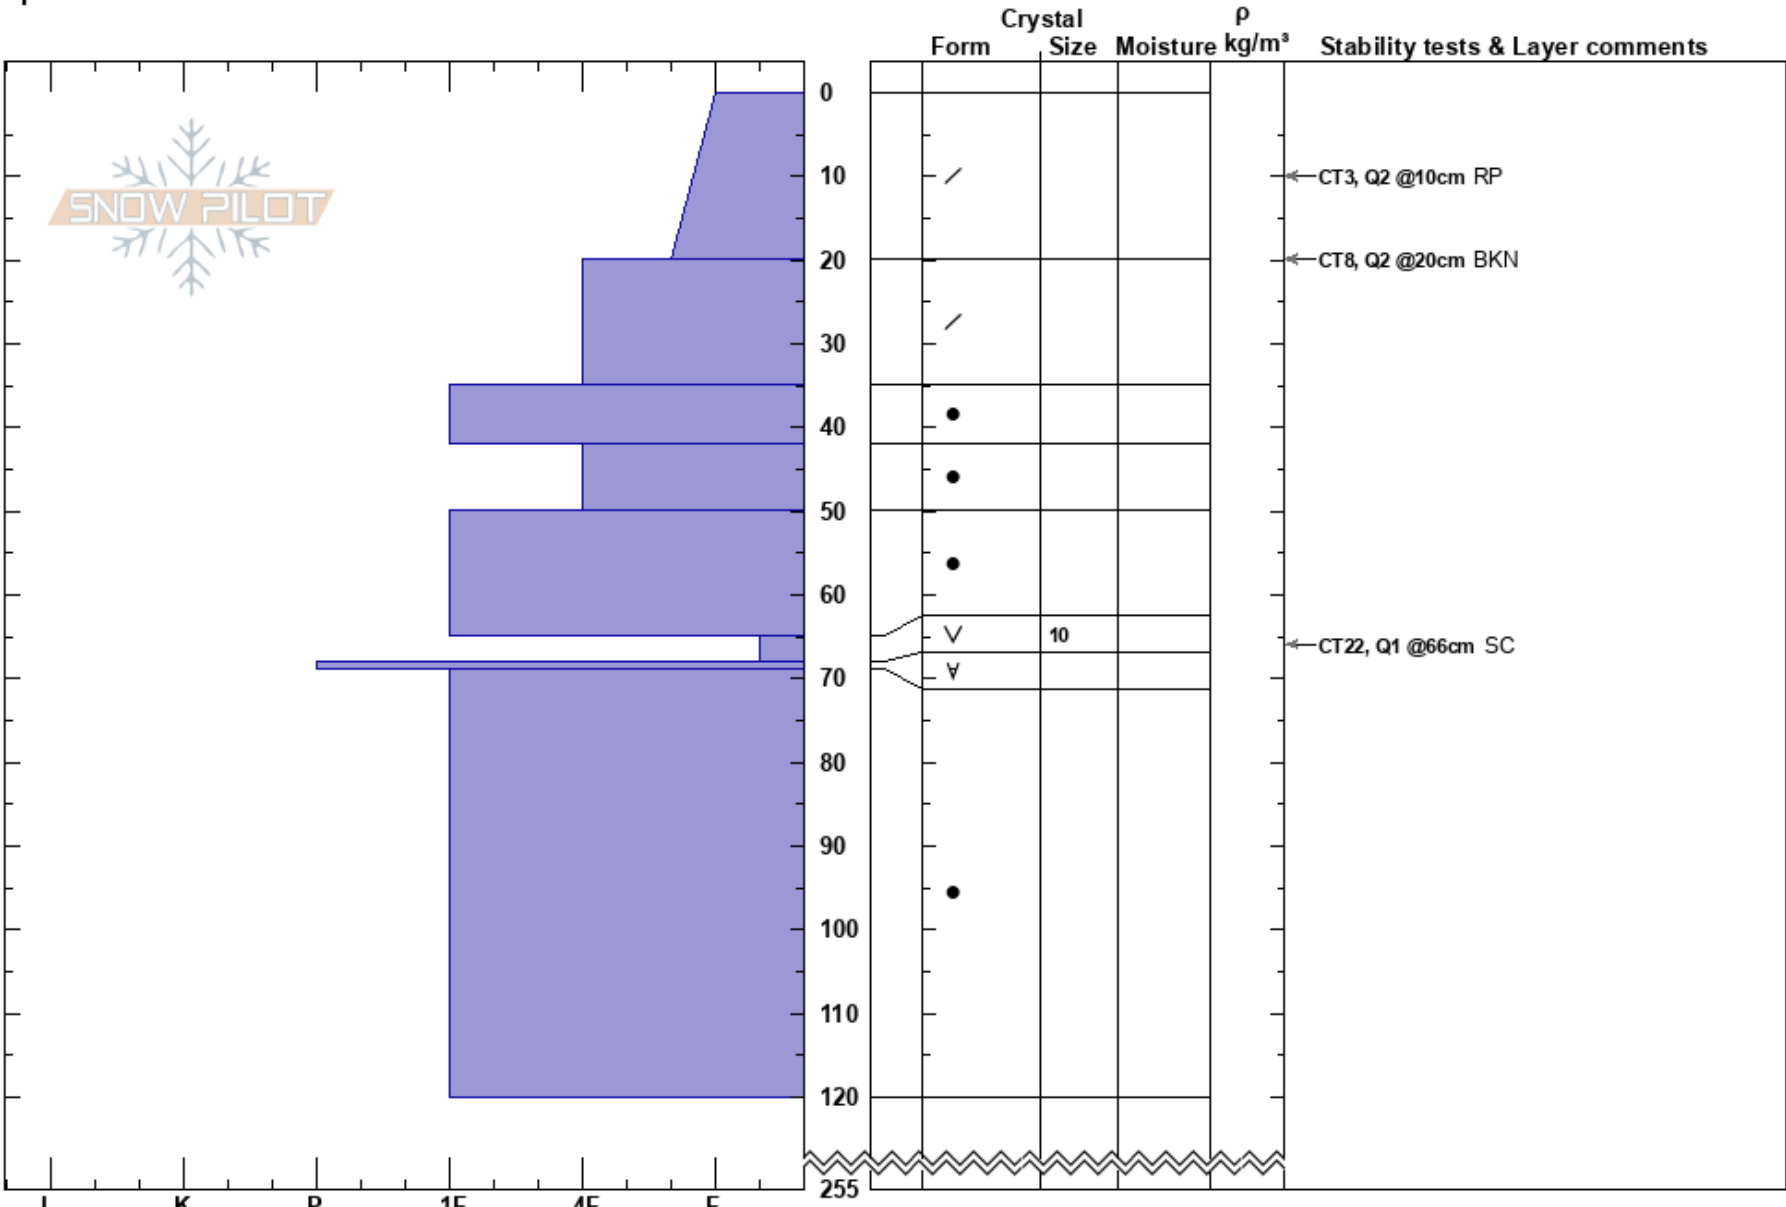

Landslip Ck
 Gamack Range
 New Zealand
Elevation: 2000 m
Aspect: SE
Specifics:

Alpine Guides
 24/08/2019 - 11:00
Co-ord: -43.81532N, 170.28700E
Slope Angle: 30°
Wind Loading:

Stability:
Air Temperature:
Sky Cover: FEW
Precipitation: NO
Wind: W Light Breeze

HS:255

PS:20

Layer Notes:

Notes: