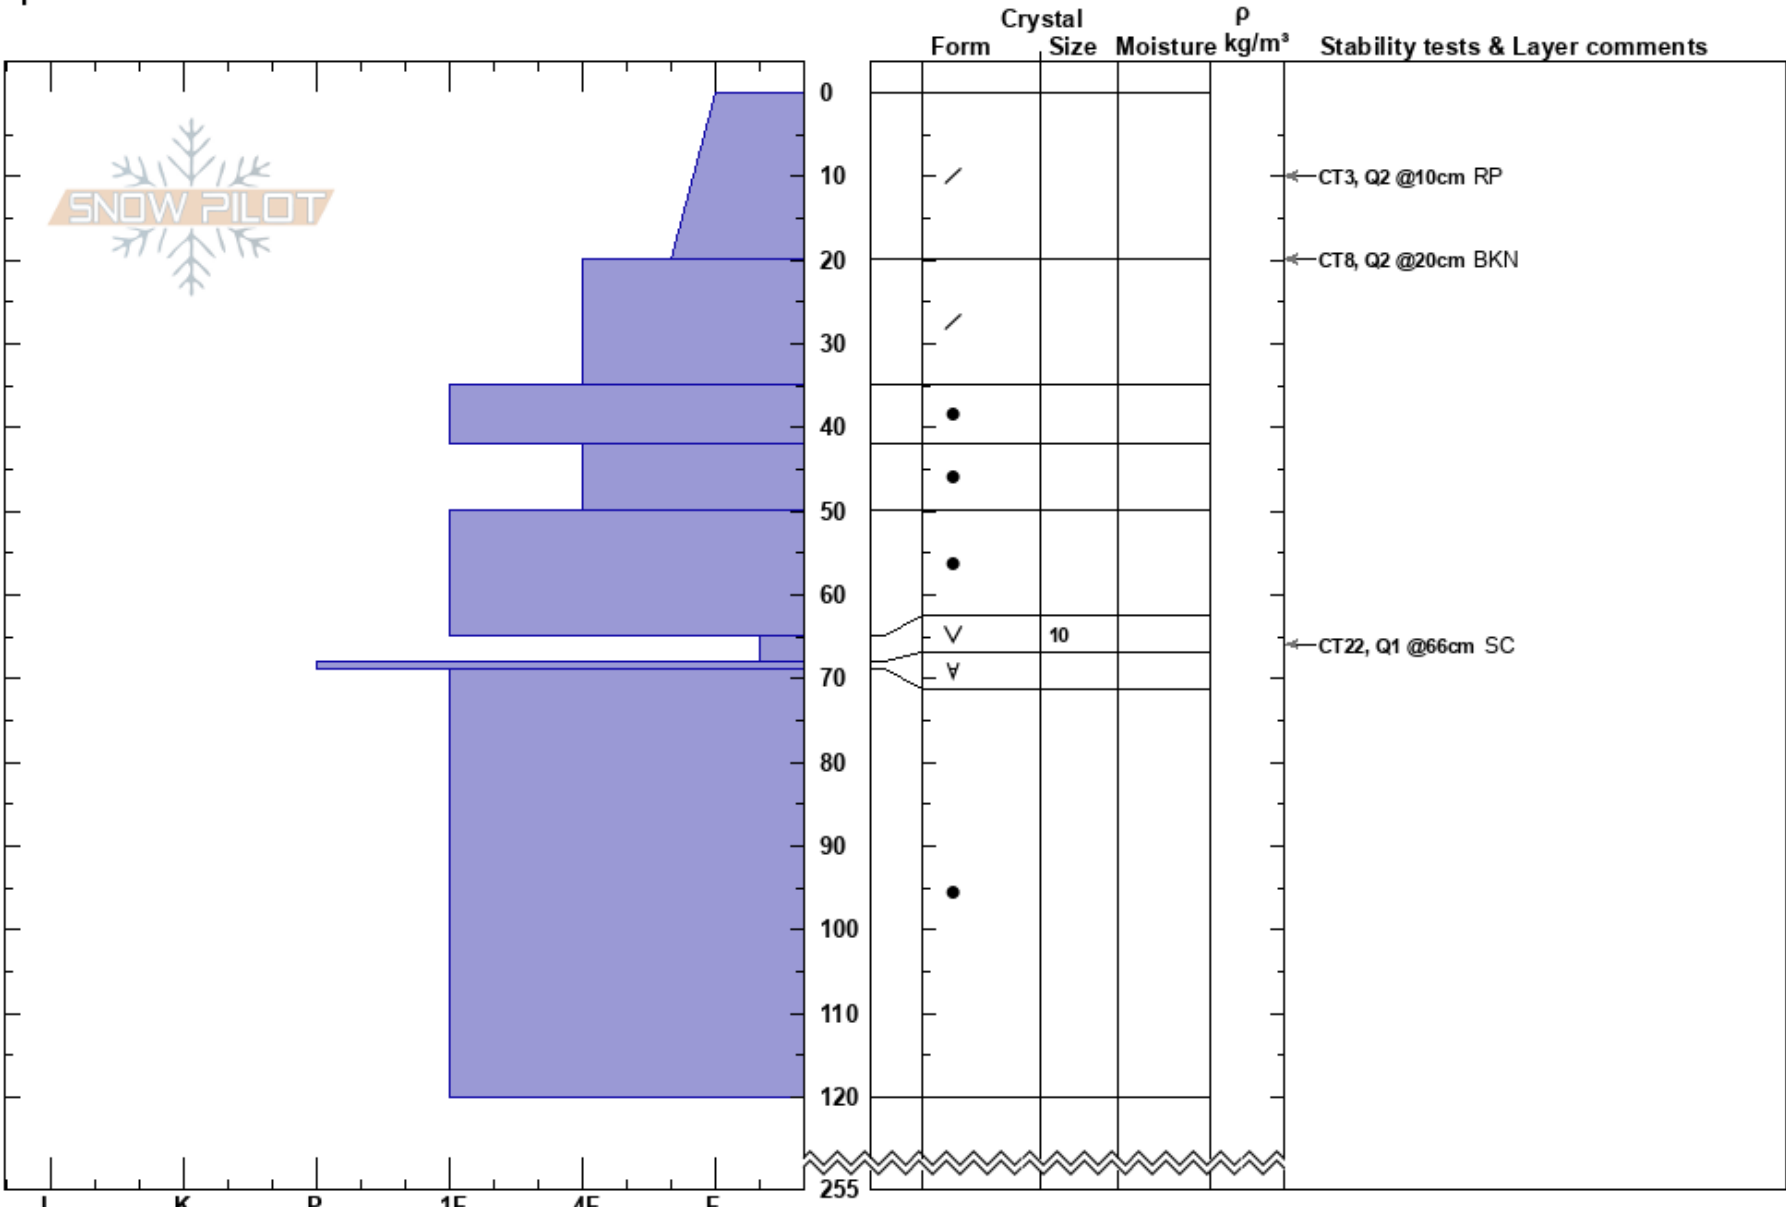

Landslip Ck
 Gamack Range
 New Zealand
Elevation: 2000 m
Aspect: SE
Specifics:

Alpine Guides
 24/08/2019 - 11:00
Co-ord: -43.81532N, 170.28700E
Slope Angle: 30°
Wind Loading:

Stability:
Air Temperature:
Sky Cover: FEW
Precipitation: NO
Wind: W Light Breeze

HS:255

PS: 20

Layer Notes:

Notes: