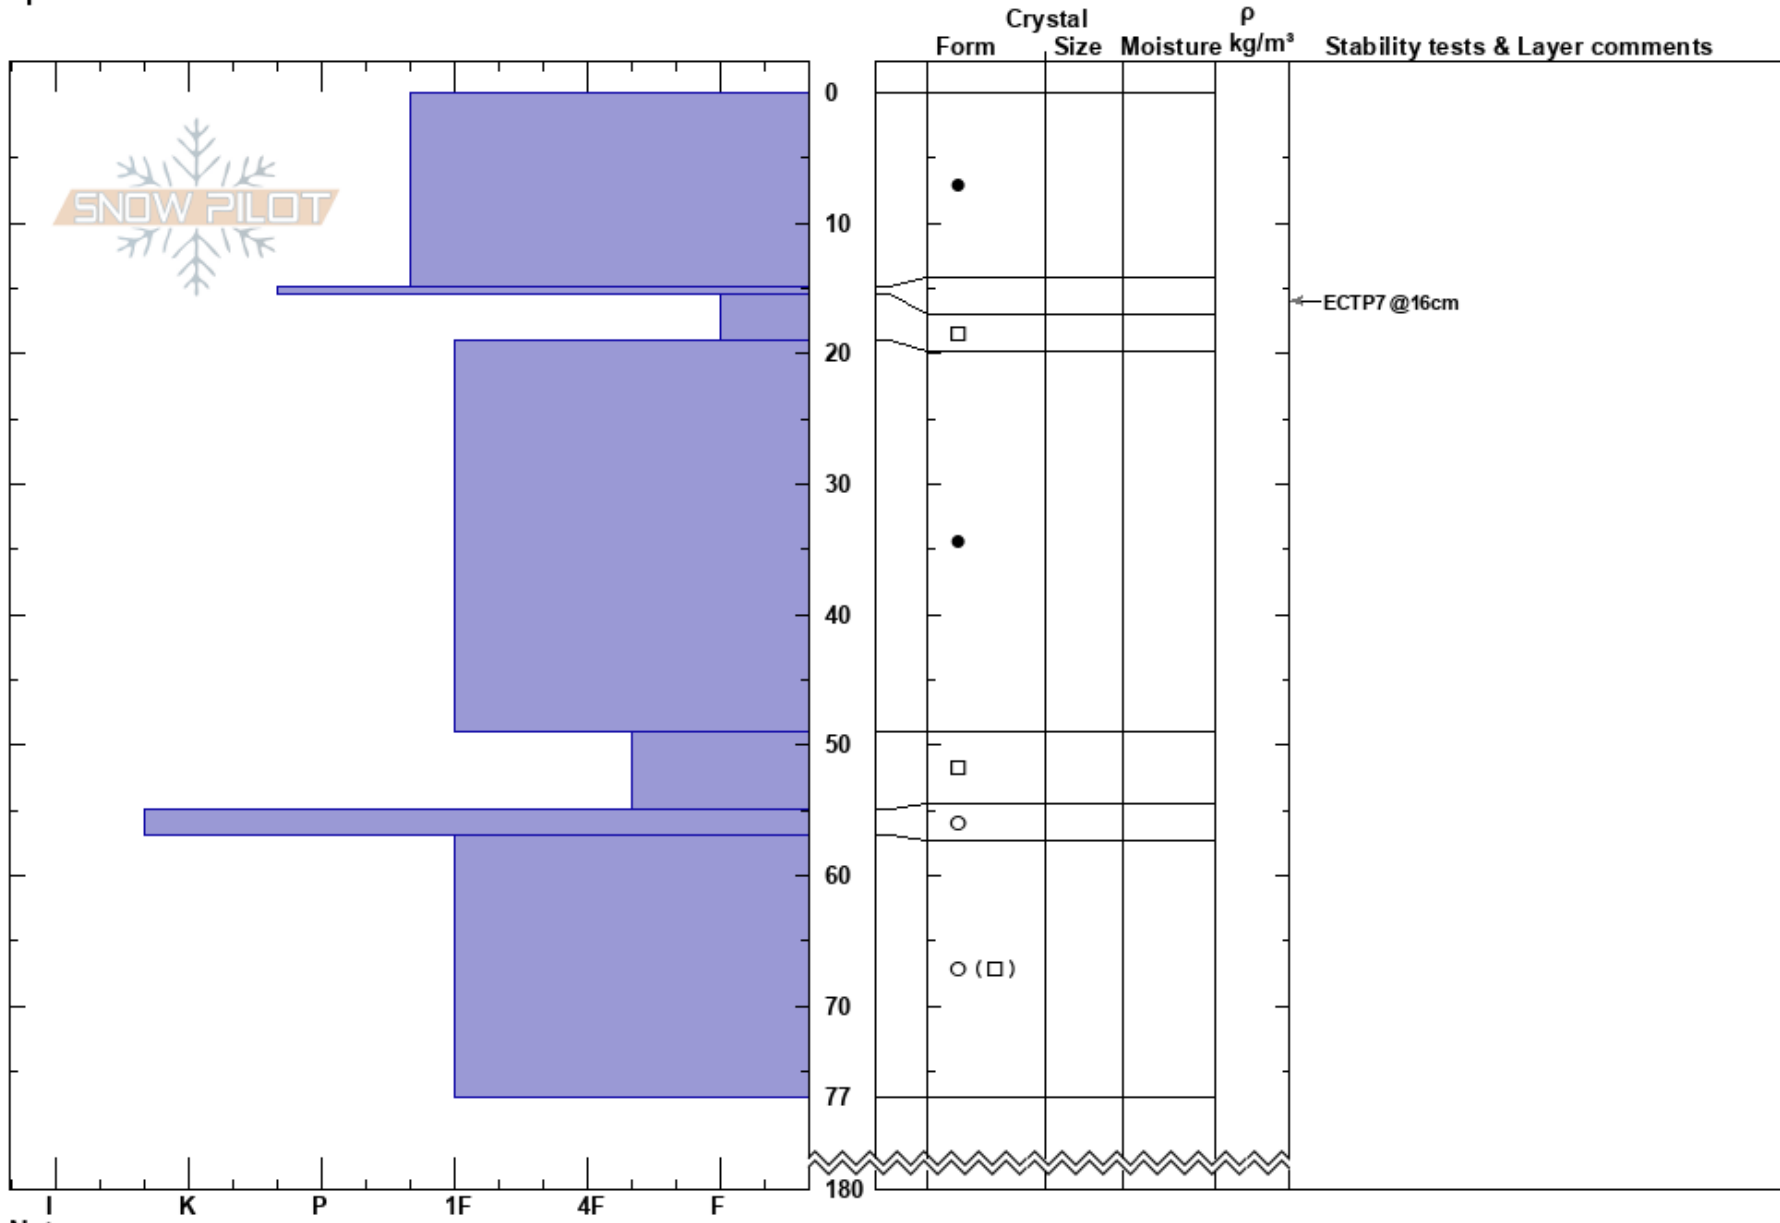

Angels Left  
 Central Harris  
 New Zealand  
**Elevation:** 1860 m  
**Aspect:** SW  
**Specifics:**

Snow Safety  
 24/08/2019 - 11:00  
**Co-ord:** -44.61601N, 168.82246E  
**Slope Angle:** 32°  
**Wind Loading:**

**Stability:** HS:180  
**Air Temperature:** 15-15.5cm: Problematic layer  
**Sky Cover:**  
**Precipitation:**  
**Wind:**

Notes: