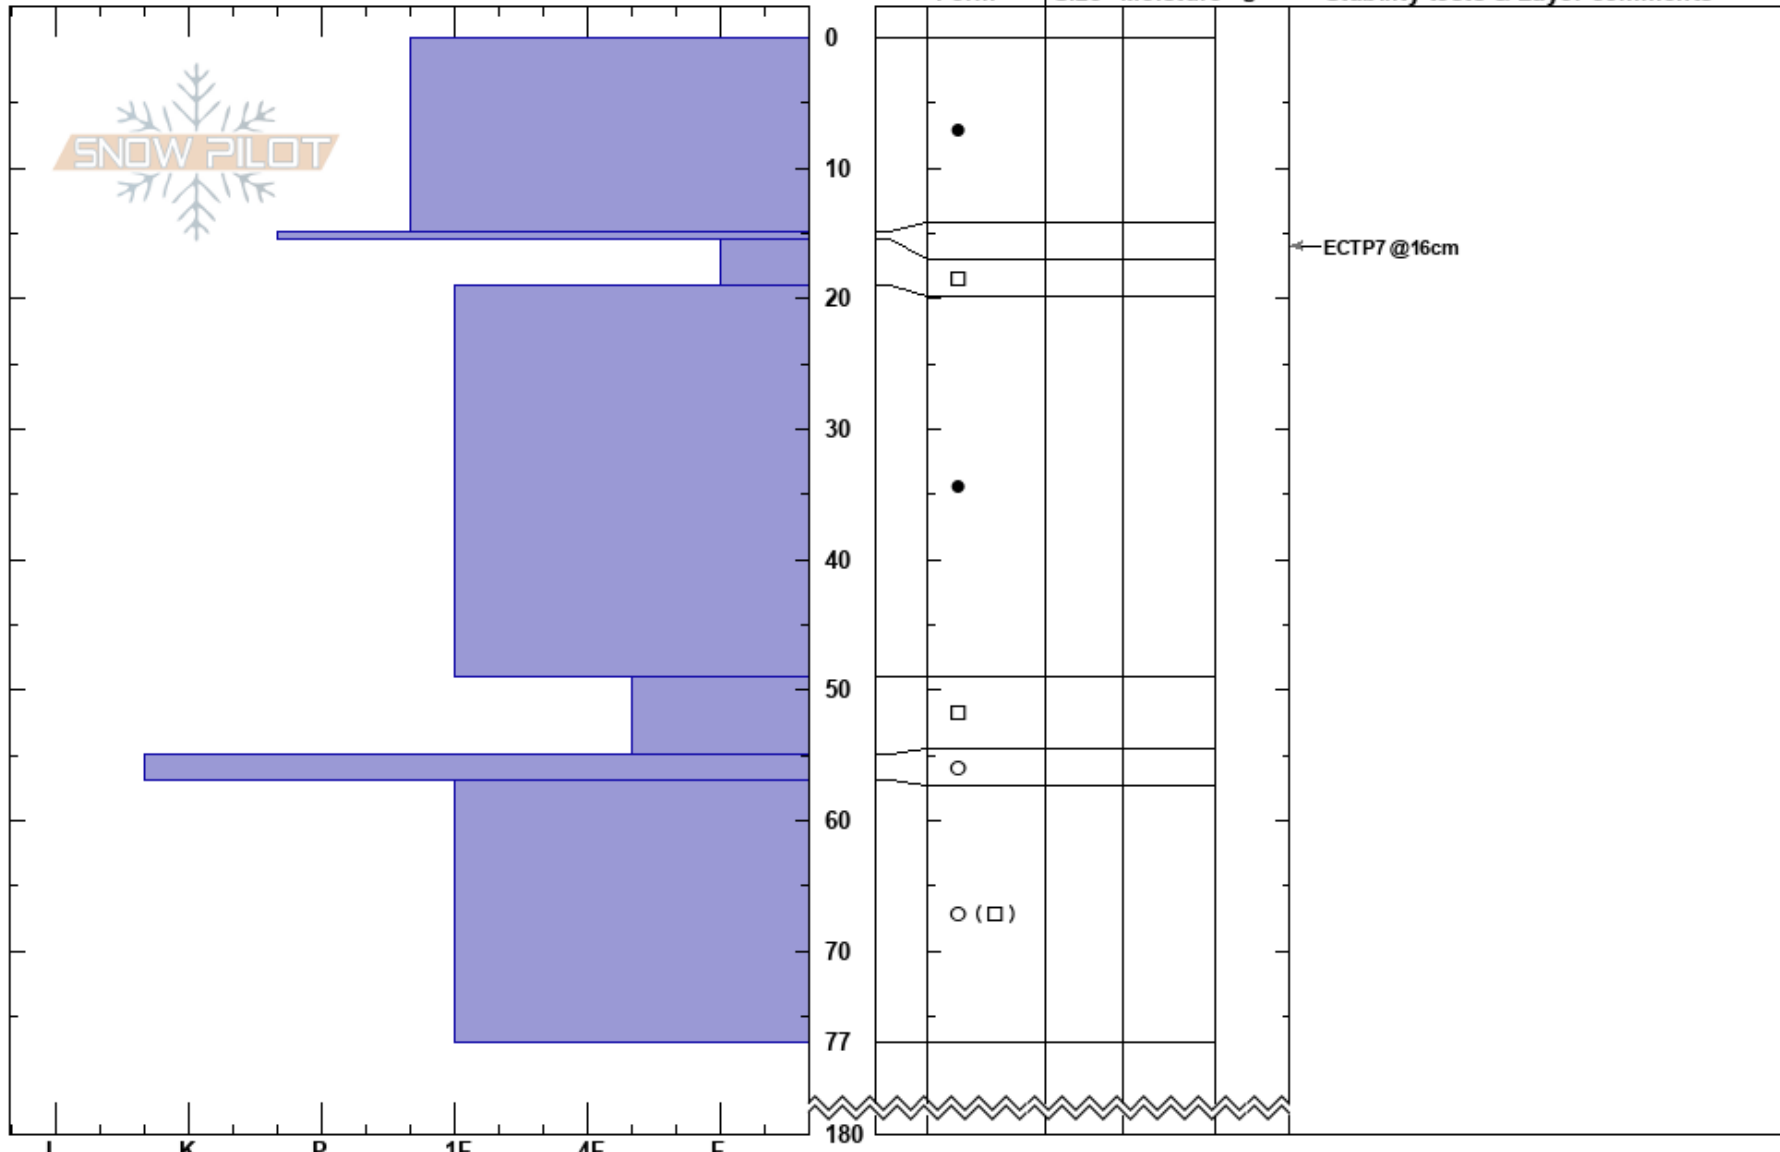

Angels Left
 Central Harris
 New Zealand
Elevation: 1860 m
Aspect: SW
Specifics:

Snow Safety
 24/08/2019 - 11:00
Co-ord: -44.61601N, 168.82246E
Slope Angle: 32°
Wind Loading:

Stability:
Air Temperature:
Sky Cover:
Precipitation:
Wind:

HS: 180
Layer Notes:
 15-15.5cm: Problematic layer

Notes: