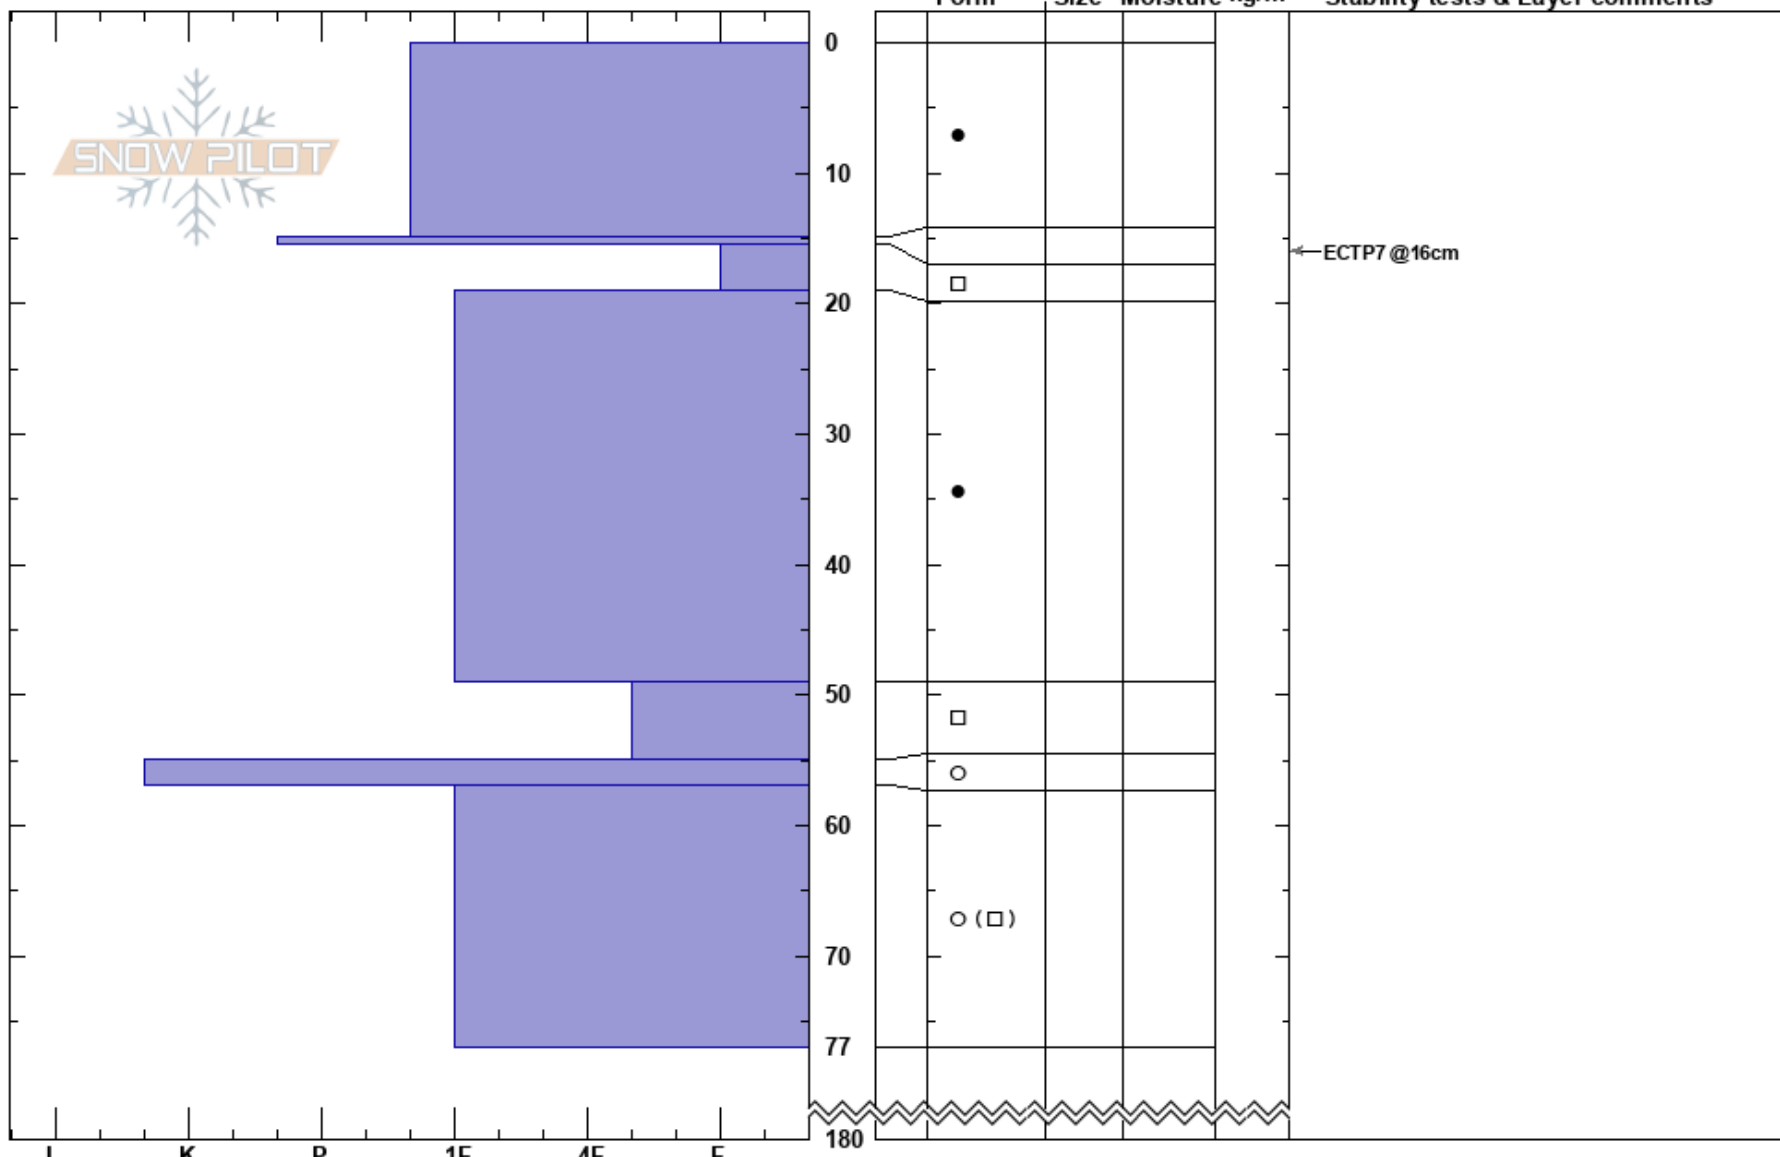

Angels Left  
 Central Harris  
 New Zealand  
**Elevation:** 1860 m  
**Aspect:** SW  
**Specifics:**

Snow Safety  
 24/08/2019 - 11:00  
**Co-ord:** -44.61601N, 168.82246E  
**Slope Angle:** 32°  
**Wind Loading:**

**Stability:** HS:180  
**Air Temperature:** 15-15.5cm: Problematic layer  
**Sky Cover:**  
**Precipitation:**  
**Wind:**

Notes: