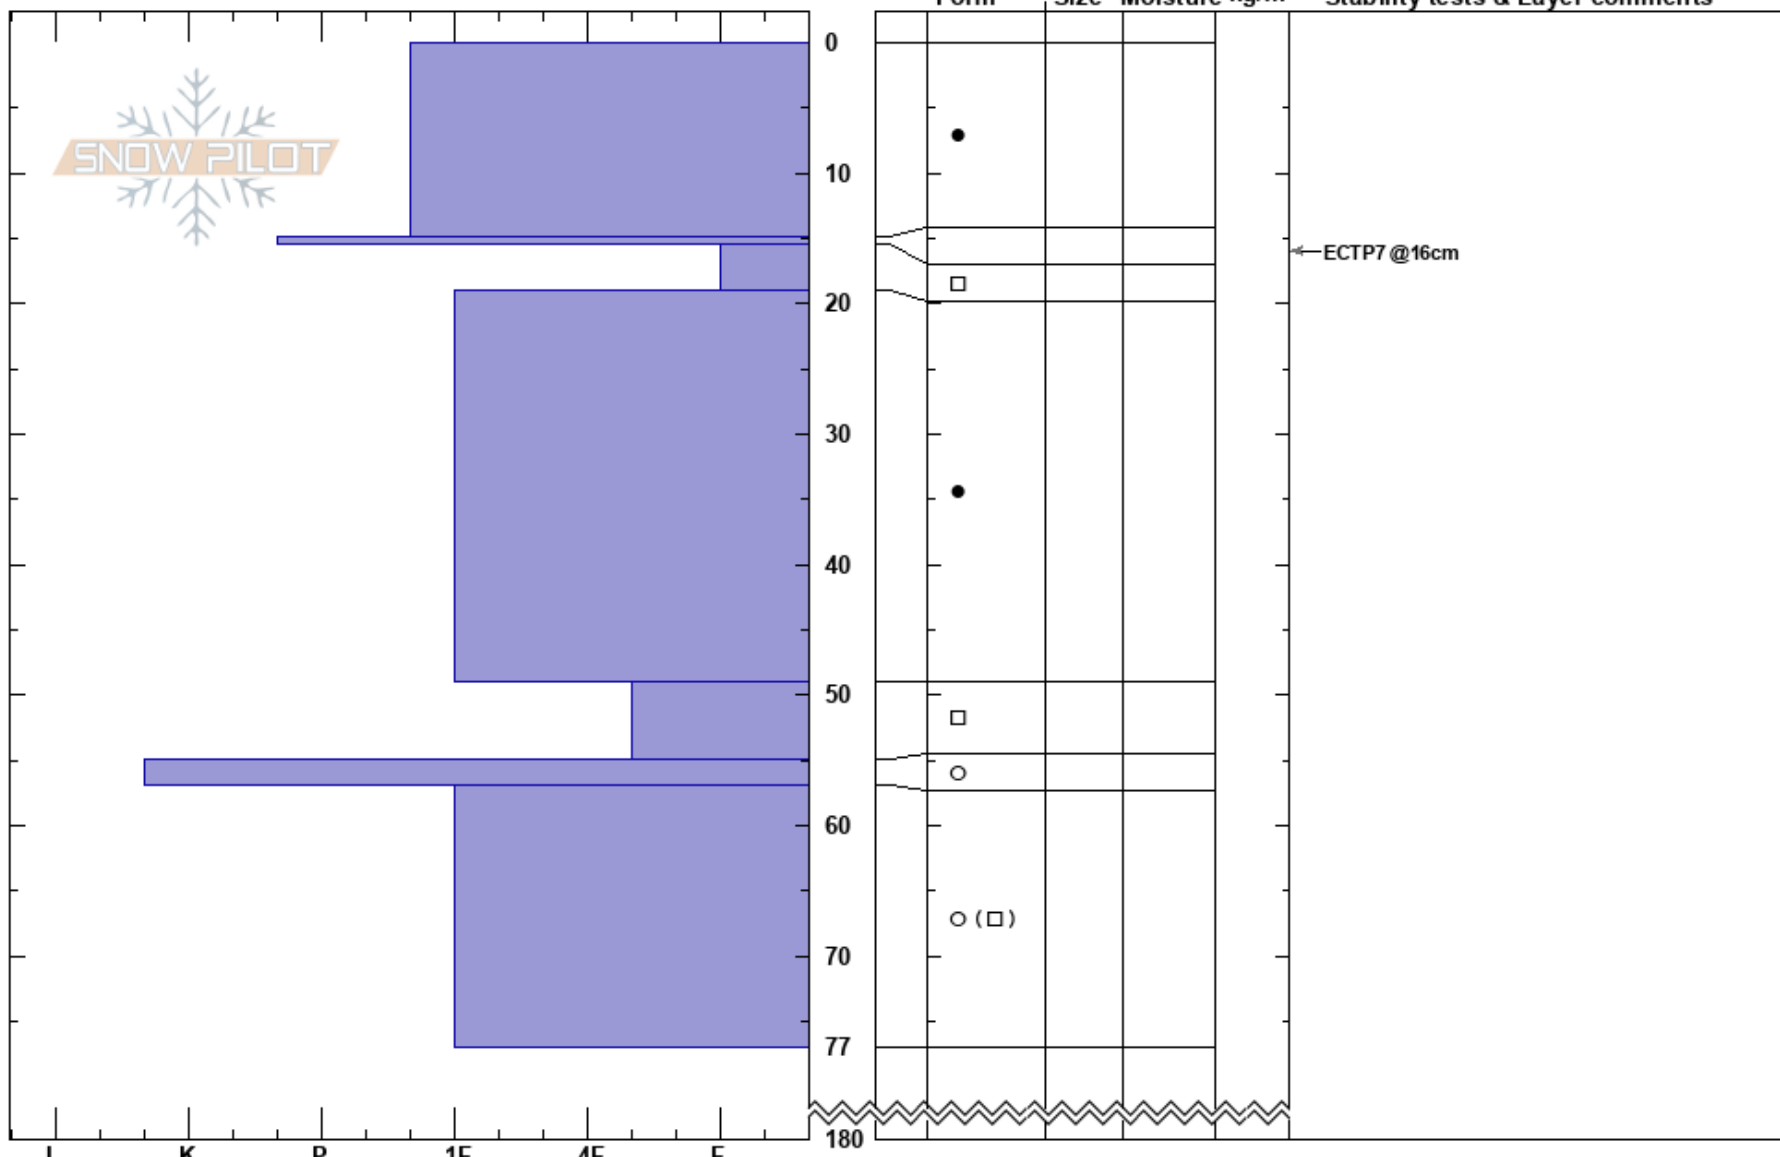

Angels Left
 Central Harris
 New Zealand
Elevation: 1860 m
Aspect: SW
Specifics:

Snow Safety
 24/08/2019 - 11:00
Co-ord: -44.61601N, 168.82246E
Slope Angle: 32°
Wind Loading:

Stability:
Air Temperature: HS:180
 15-15.5cm: Problematic layer
Sky Cover:
Precipitation:
Wind: