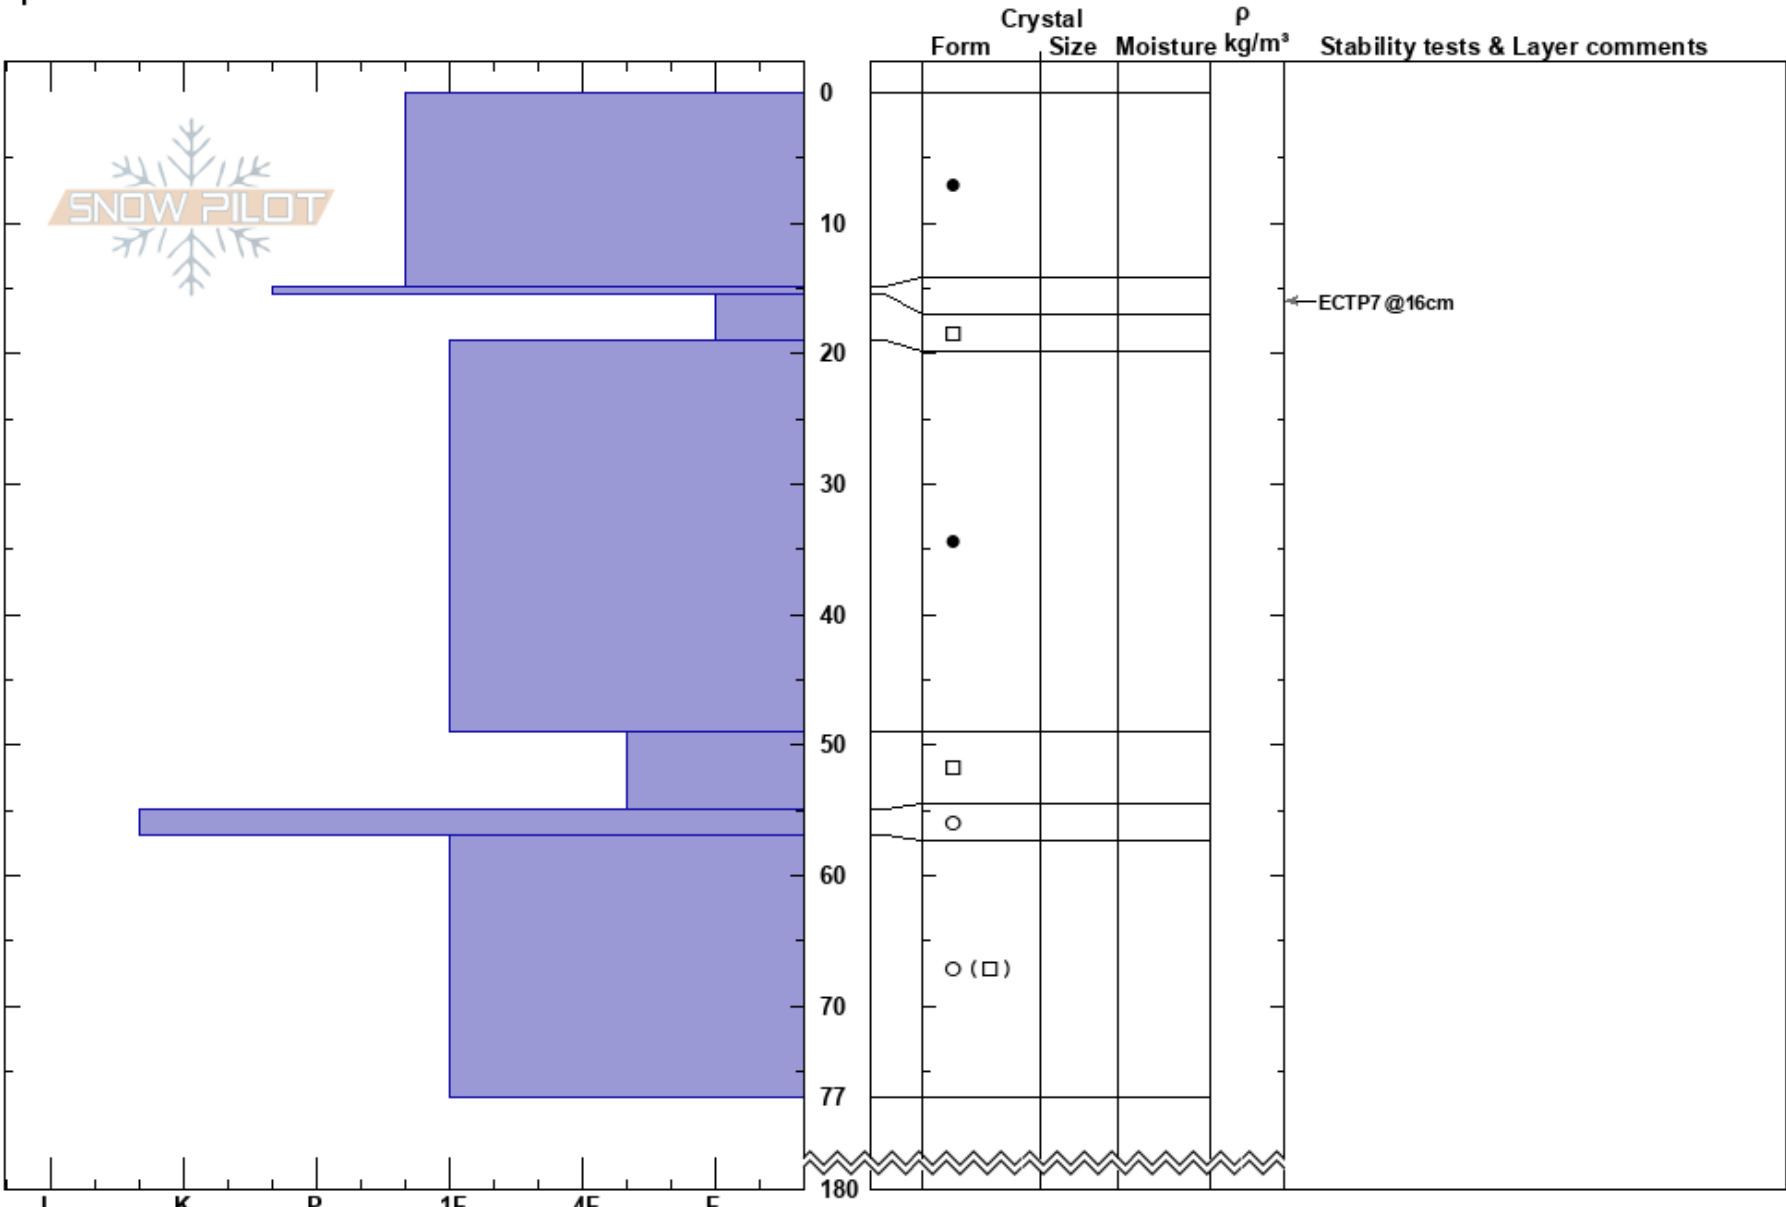

Angels Left
 Central Harris
 New Zealand
Elevation: 1860 m
Aspect: SW
Specifics:

Snow Safety
 24/08/2019 - 11:00
Co-ord: -44.61601N, 168.82246E
Slope Angle: 32°
Wind Loading:

Stability:
Air Temperature:
Sky Cover:
Precipitation:
Wind:

HS: 180
Layer Notes:
 15-15.5cm: Problematic layer

Notes: