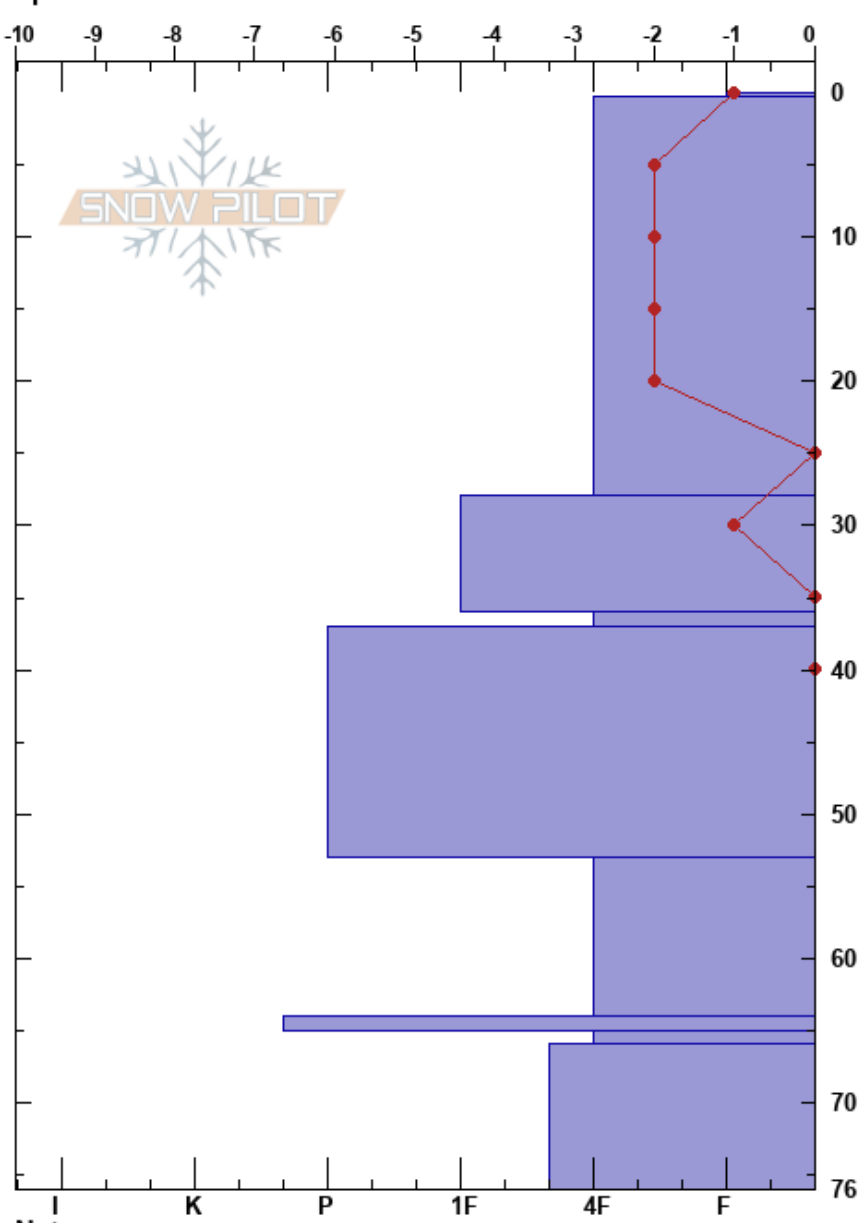

garibaldi  
 Garibaldi  
 Argentina  
 Elevation: 580 m  
 Aspect: NE  
 Specifics:

GONZALO VALDES  
 23/06/2019 - 17:00  
 Co-ord: -54.68654S, -67.84675W  
 Slope Angle: 24°  
 Wind Loading: yes

Stability:  
 Air Temperature: 0°C  
 Sky Cover: X  
 Precipitation: ZR  
 Wind: NW Moderate

Form	Crystal		$\rho$ kg/m <sup>3</sup>	Stability tests & Layer comments
	Size	Moisture		
$\nabla$ (Ø)	3-1			
.	0.5			
$\varnothing$	1			
$\ominus$	1			
•	0.5			
$\ominus$	0.5			
■	3			
$\ominus$	0.5			
.	0.5			