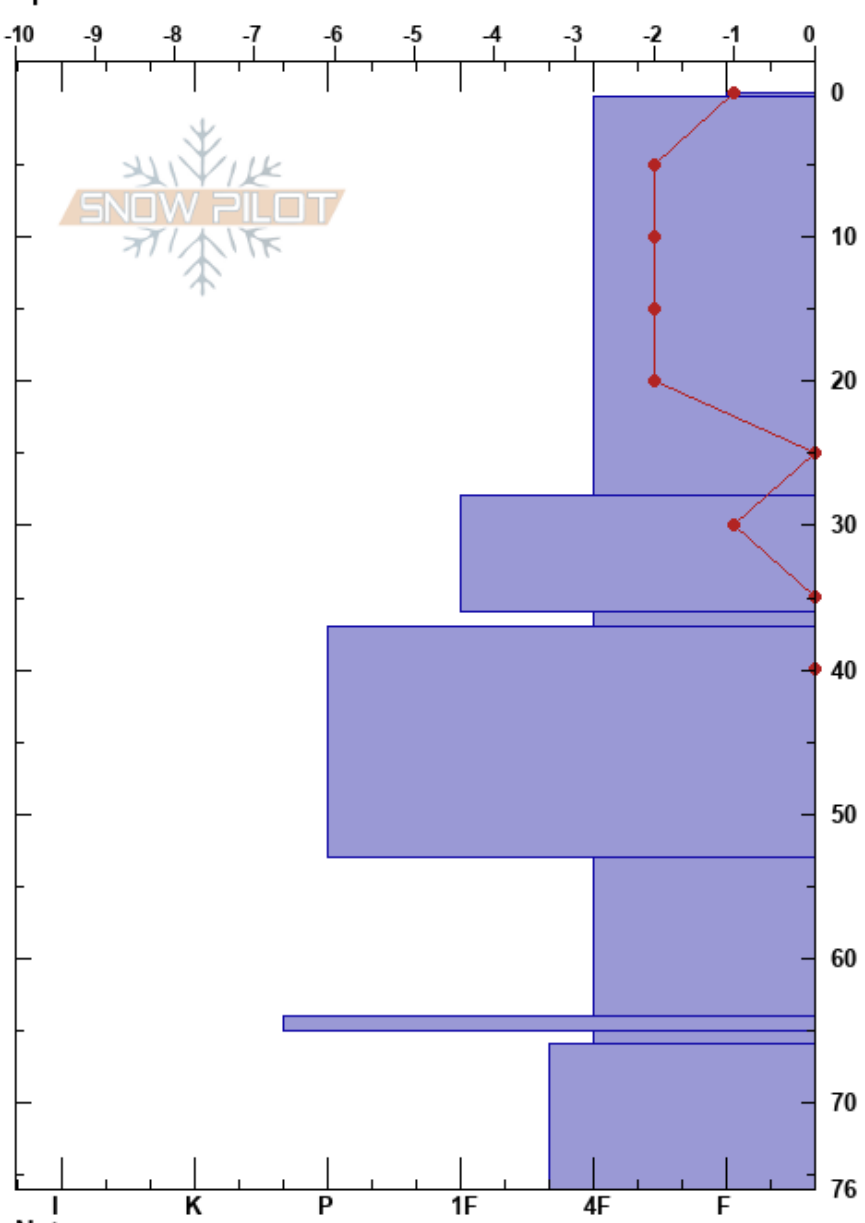

garibaldi
 Garibaldi
 Argentina
 Elevation: 580 m
 Aspect: NE
 Specifics:

GONZALO VALDES
 23/06/2019 - 17:00
 Co-ord: -54.68654S, -67.84675W
 Slope Angle: 24°
 Wind Loading: yes

Stability:
 Air Temperature: 0°C
 Sky Cover: X
 Precipitation: ZR
 Wind: NW Moderate

Form	Crystal		ρ kg/m ³	Stability tests & Layer comments
	Size	Moisture		
∇ (Ø)	3-1			
.	0.5			
\varnothing	1			
\ominus	1			
•	0.5			
\ominus	0.5			
■	3			
\ominus	0.5			
.	0.5			

Notes: