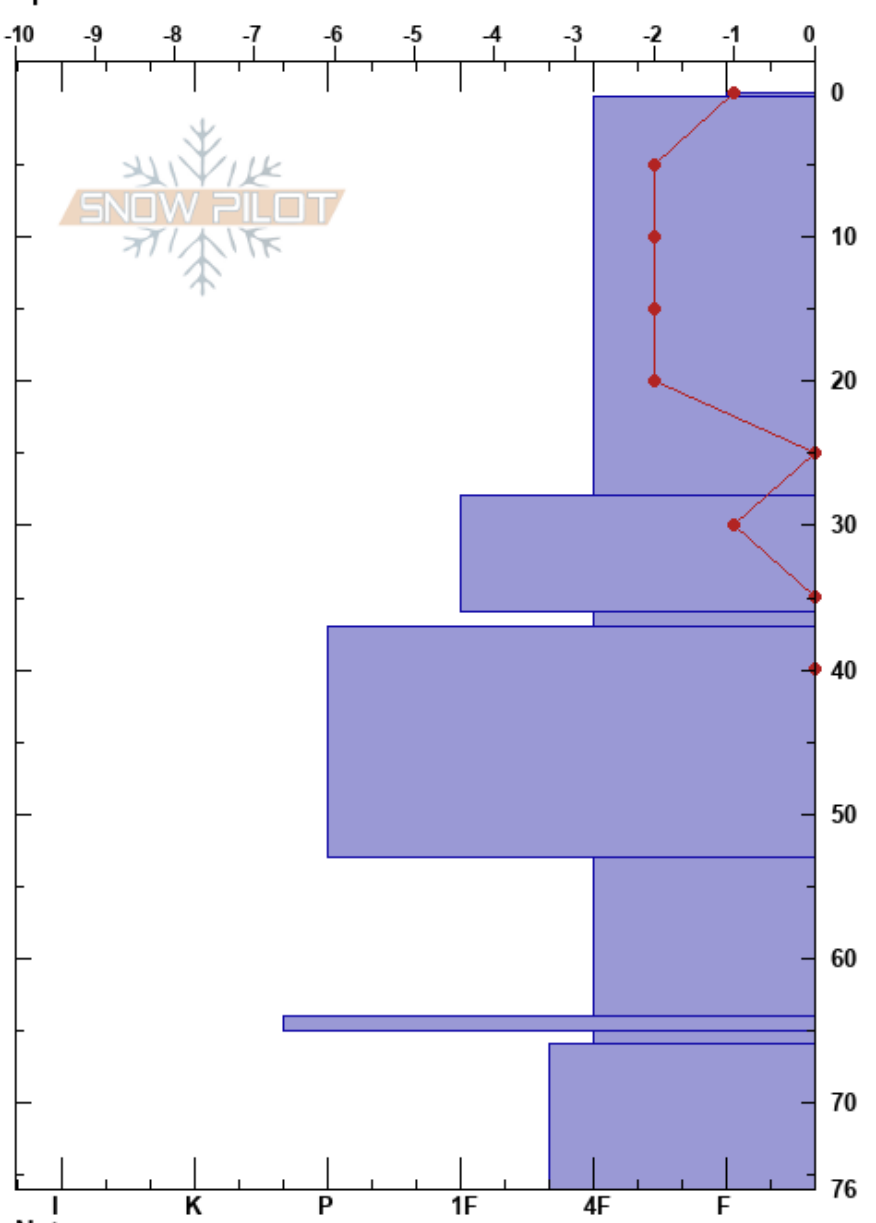

garibaldi
 Garibaldi
 Argentina
 Elevation: 580 m
 Aspect: NE
 Specifics:

GONZALO VALDES
 23/06/2019 - 17:00
 Co-ord: -54.68654S, -67.84675W
 Slope Angle: 24°
 Wind Loading: yes

Stability:
 Air Temperature: 0°C
 Sky Cover: X
 Precipitation: ZR
 Wind: NW Moderate

Form	Crystal		ρ kg/m ³	Stability tests & Layer comments
	Size	Moisture		
∇ (∅)	3-1			
.	0.5			
\varnothing	1			
\ominus	1			
•	0.5			
\ominus	0.5			
■	3			
\ominus	0.5			
.	0.5			

Notes: