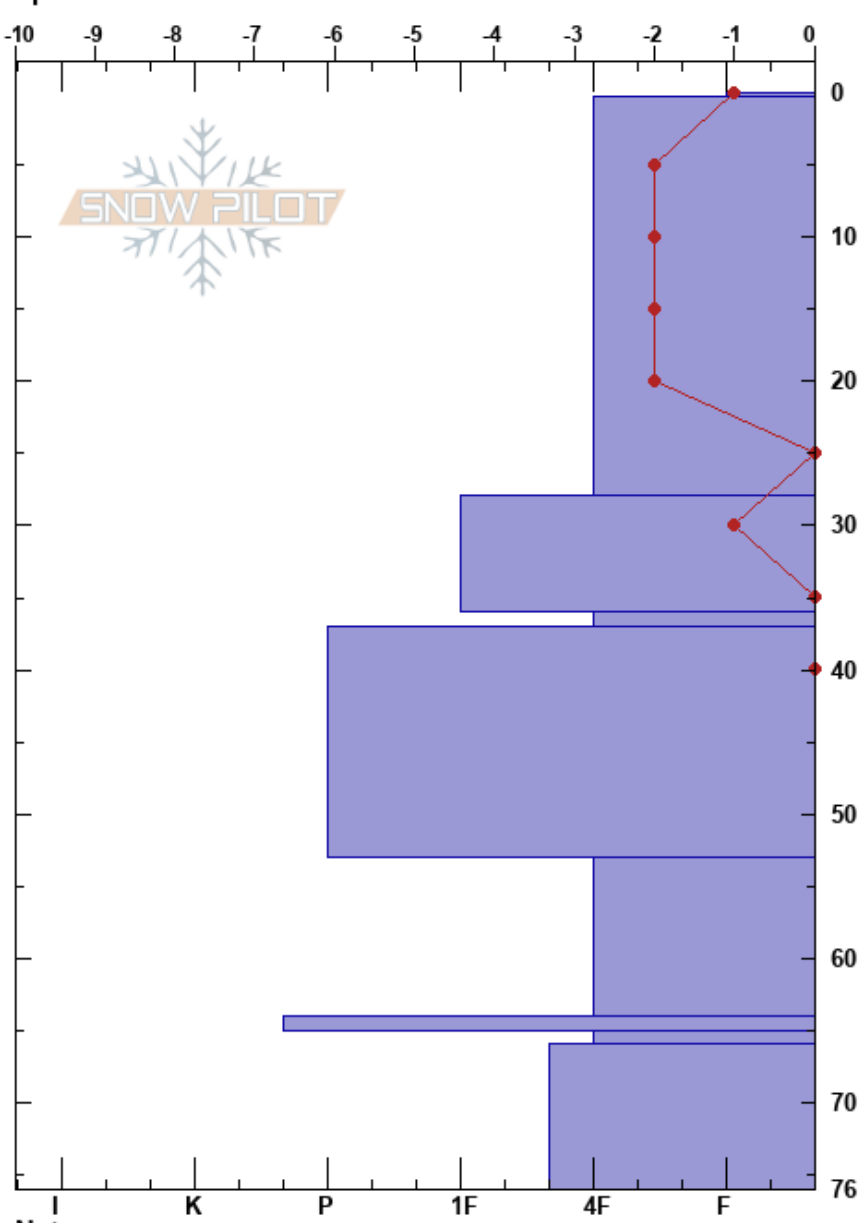

garibaldi
 Garibaldi
 Argentina
 Elevation: 580 m
 Aspect: NE
 Specifics:

GONZALO VALDES
 23/06/2019 - 17:00
 Co-ord: -54.68654S, -67.84675W
 Slope Angle: 24°
 Wind Loading: yes

Stability:
 Air Temperature: 0°C
 Sky Cover: X
 Precipitation: ZR
 Wind: NW Moderate

Form	Crystal		ρ kg/m ³	Stability tests & Layer comments
	Size	Moisture		
$\nabla (\emptyset)$	3-1			
.	0.5			
\emptyset	1			
\emptyset	1			
•	0.5			
\emptyset	0.5			
■	3			
\emptyset	0.5			
.	0.5			

Notes: