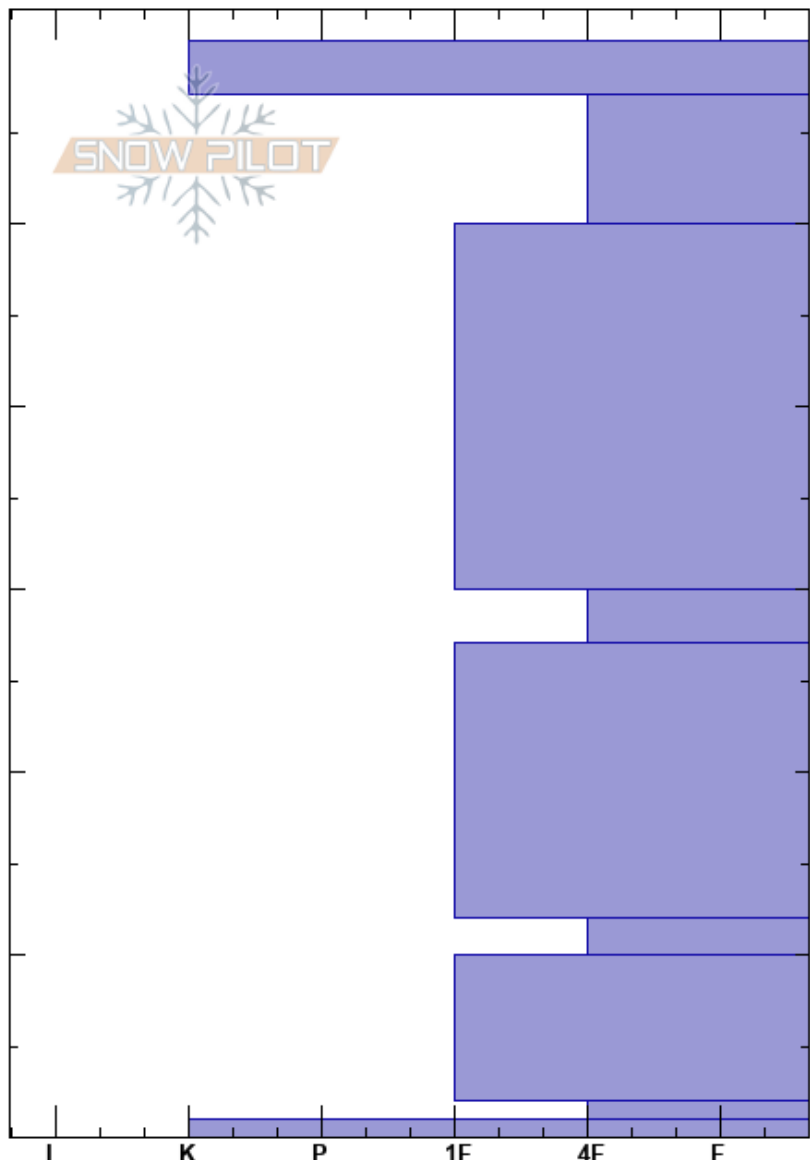

Castor  
 Cerro Castor  
 Argentina  
 Elevation: 990 m  
 Aspect: S  
 Specifics:

GONZALO VALDES  
 21/07/2019 - 18:00  
 Co-ord: -54.70482S, -68.00189W  
 Slope Angle: 25°  
 Wind Loading: no

Stability:  
 Air Temperature: -3°C  
 Sky Cover: OVC  
 Precipitation: S-1  
 Wind: W Light Breeze

HS:60  
 Layer Notes:

Crystal Form	Crystal		$\rho$ kg/m <sup>3</sup>	Stability tests & Layer comments
	Size	Moisture		
■				
⊞ (+)	1.5-1			
•	0.5			← CT, RP @10cm
⊞	1			← PST45/100 (End) @30cm
•	1			
⊞	1			
•	1			
^	2			← CT, SP @58cm
■				← PST50/100 (End), SC @58cm