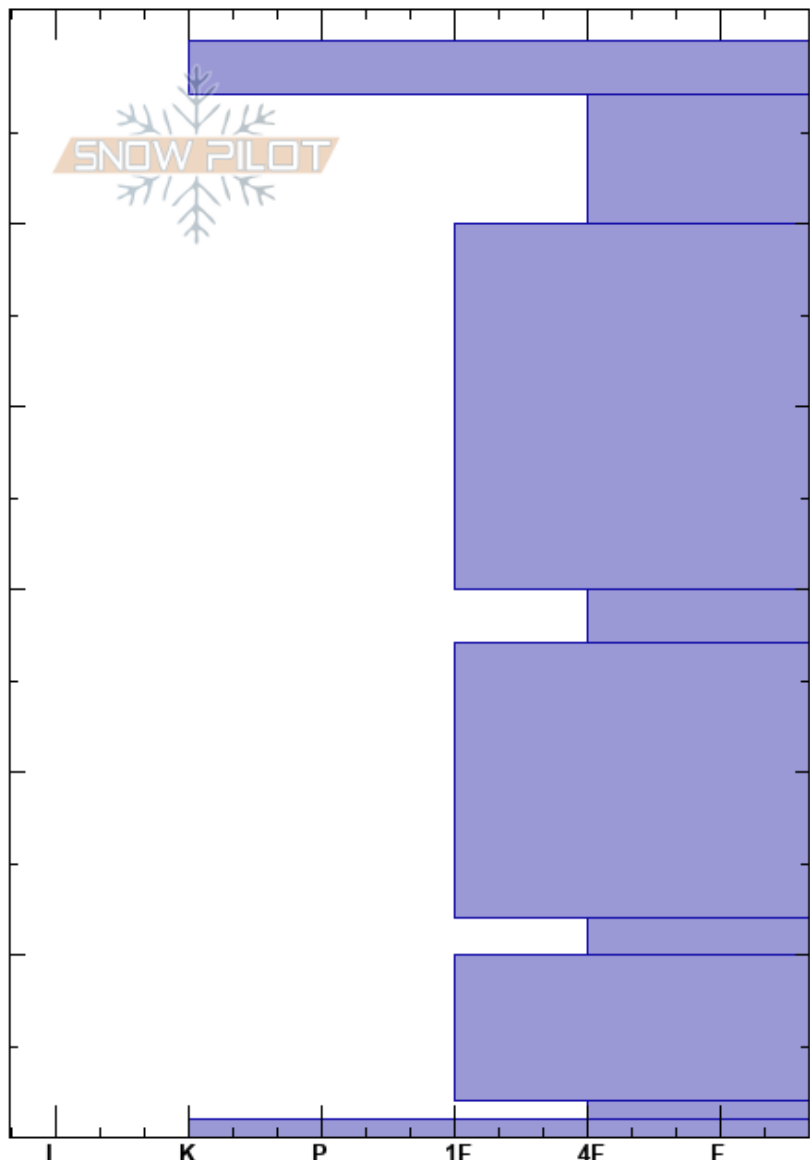

Castor
 Cerro Castor
 Argentina
 Elevation: 990 m
 Aspect: S
 Specifics:

GONZALO VALDES
 21/07/2019 - 18:00
 Co-ord: -54.70482S, -68.00189W
 Slope Angle: 25°
 Wind Loading: no

Stability:
 Air Temperature: -3°C
 Sky Cover: OVC
 Precipitation: S-1
 Wind: W Light Breeze

HS:60

Layer Notes:

Form	Crystal		ρ kg/m ³	Stability tests & Layer comments
	Size	Moisture		
■				
⊠ (+)	1.5-1			
•	0.5			← CT, RP @10cm
⊖	1			← PST45/100 (End) @30cm
●	1			
⊖	1			
●	1			
△	2			← CT, SP @58cm
■				← PST50/100 (End), SC @58cm