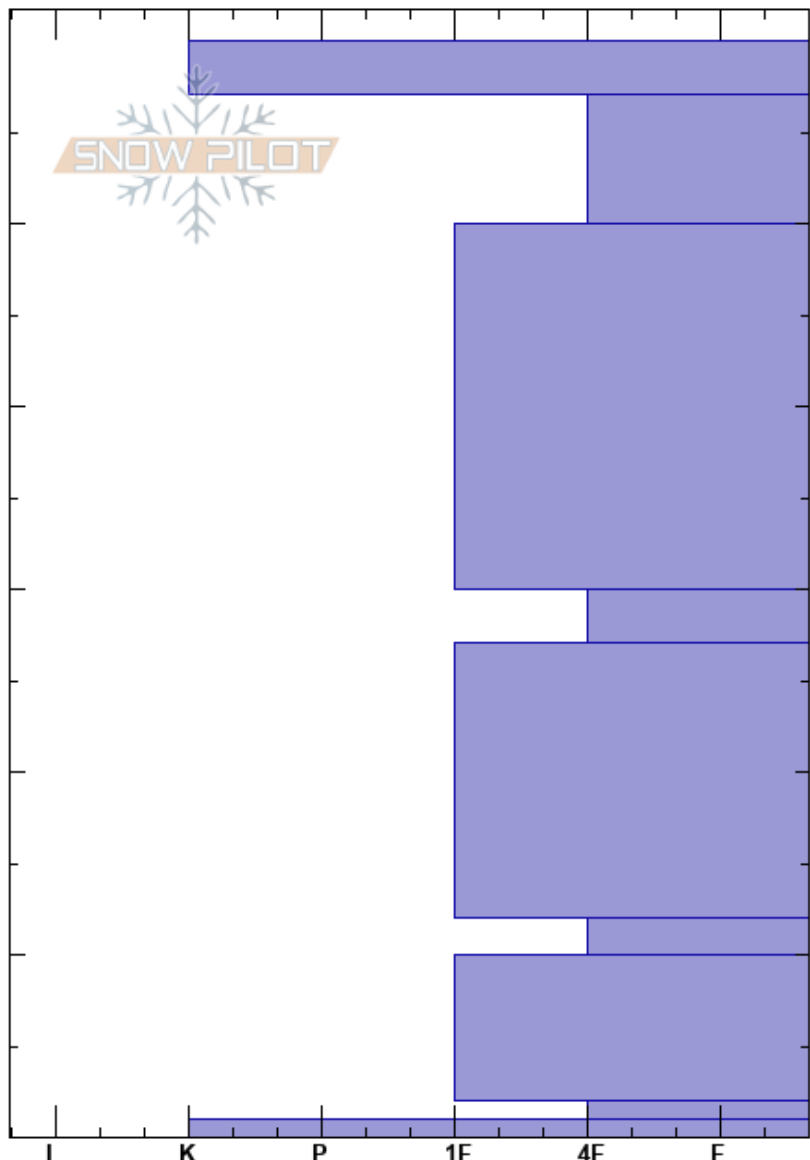

Castor  
 Cerro Castor  
 Argentina  
 Elevation: 990 m  
 Aspect: S  
 Specifics:

GONZALO VALDES  
 21/07/2019 - 18:00  
 Co-ord: -54.70482S, -68.00189W  
 Slope Angle: 25°  
 Wind Loading: no

Stability:  
 Air Temperature: -3°C  
 Sky Cover: OVC  
 Precipitation: S-1  
 Wind: W Light Breeze

HS:60

Layer Notes:

Crystal Form	Crystal Size	Moisture	$\rho$ kg/m <sup>3</sup>	Stability tests & Layer comments
■				
⊠ (+)	1.5-1			
•	0.5			← CT, RP @10cm
⊖	1			← PST45/100 (End) @30cm
●	1			
⊖	1			
●	1			
△	2			← CT, SP @58cm
■				← PST50/100 (End), SC @58cm