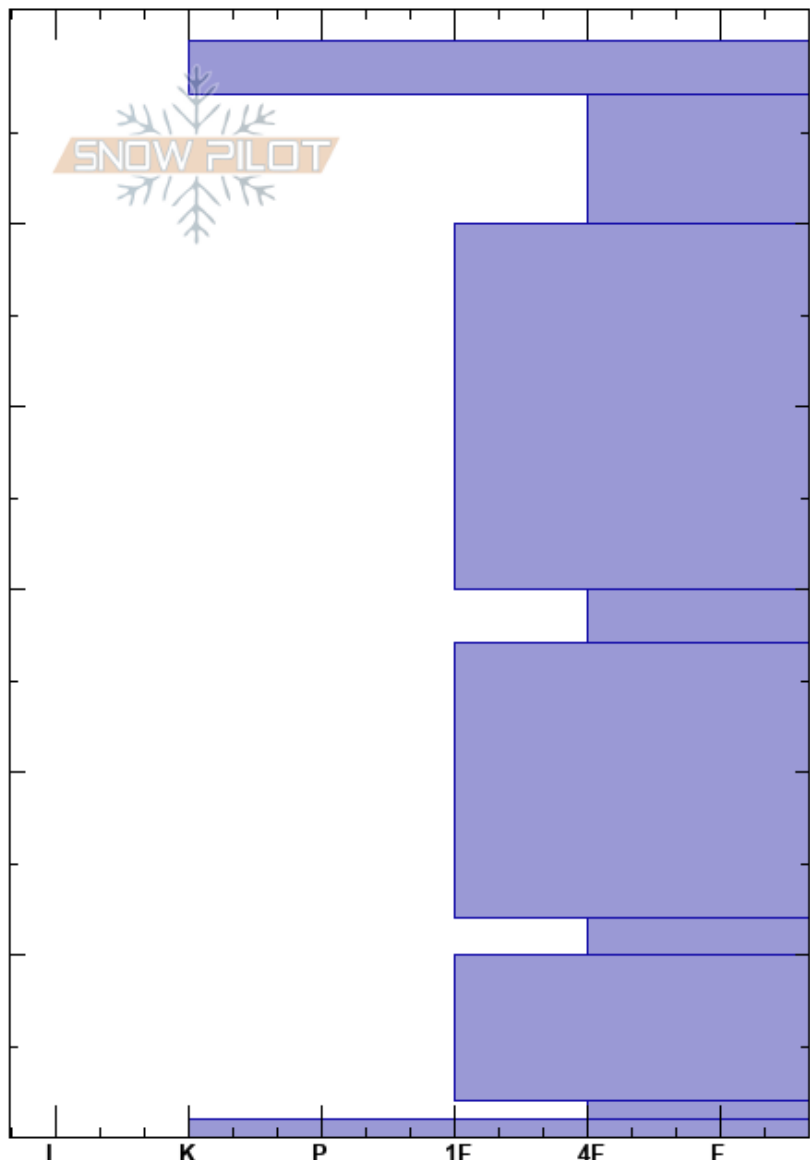

Castor  
 Cerro Castor  
 Argentina  
 Elevation: 990 m  
 Aspect: S  
 Specifics:

GONZALO VALDES  
 21/07/2019 - 18:00  
 Co-ord: -54.70482S, -68.00189W  
 Slope Angle: 25°  
 Wind Loading: no

Stability:  
 Air Temperature: -3°C  
 Sky Cover: OVC  
 Precipitation: S-1  
 Wind: W Light Breeze

HS:60  
 Layer Notes:

Crystal Form	Crystal Size	Moisture	$\rho$ kg/m <sup>3</sup>	Stability tests & Layer comments
■				
⊠ (+)	1.5-1			
•	0.5			← CT, RP @10cm
⊖	1			← PST45/100 (End) @30cm
●	1			
⊖	1			
●	1			
△	2			← CT, SP @58cm
■				← PST50/100 (End), SC @58cm