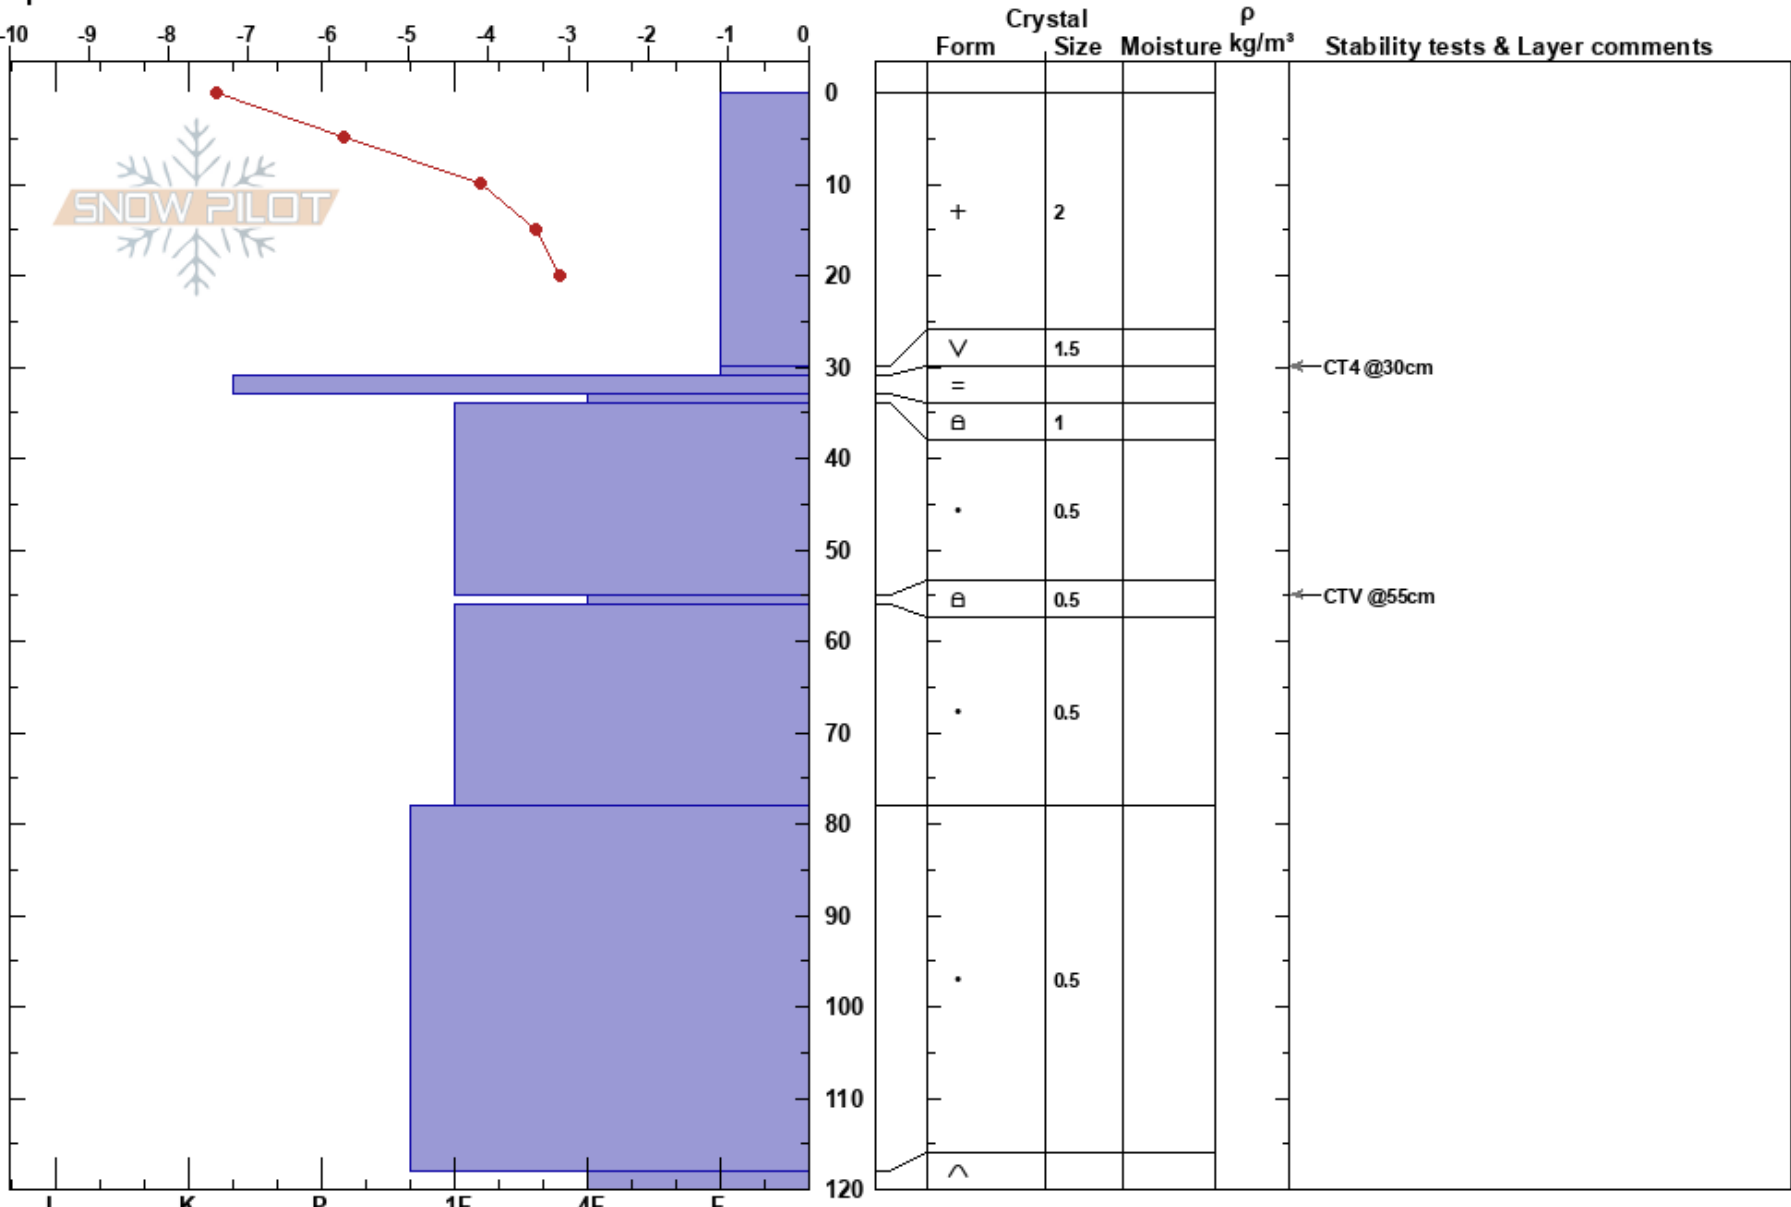

krund  
 Cerro Castor  
 Argentina  
 Elevation: 610 m  
 Aspect: SW  
 Specifics:

GONZALO VALDES  
 28/08/2019 - 17:00  
 Co-ord: -54.70724S, -68.01375W  
 Slope Angle: 29°  
 Wind Loading: yes

Stability:  
 Air Temperature: -2°C  
 Sky Cover: SCT  
 Precipitation: NO  
 Wind: W Moderate

HS:120  
 PF:25  
 Layer Notes:

Notes: