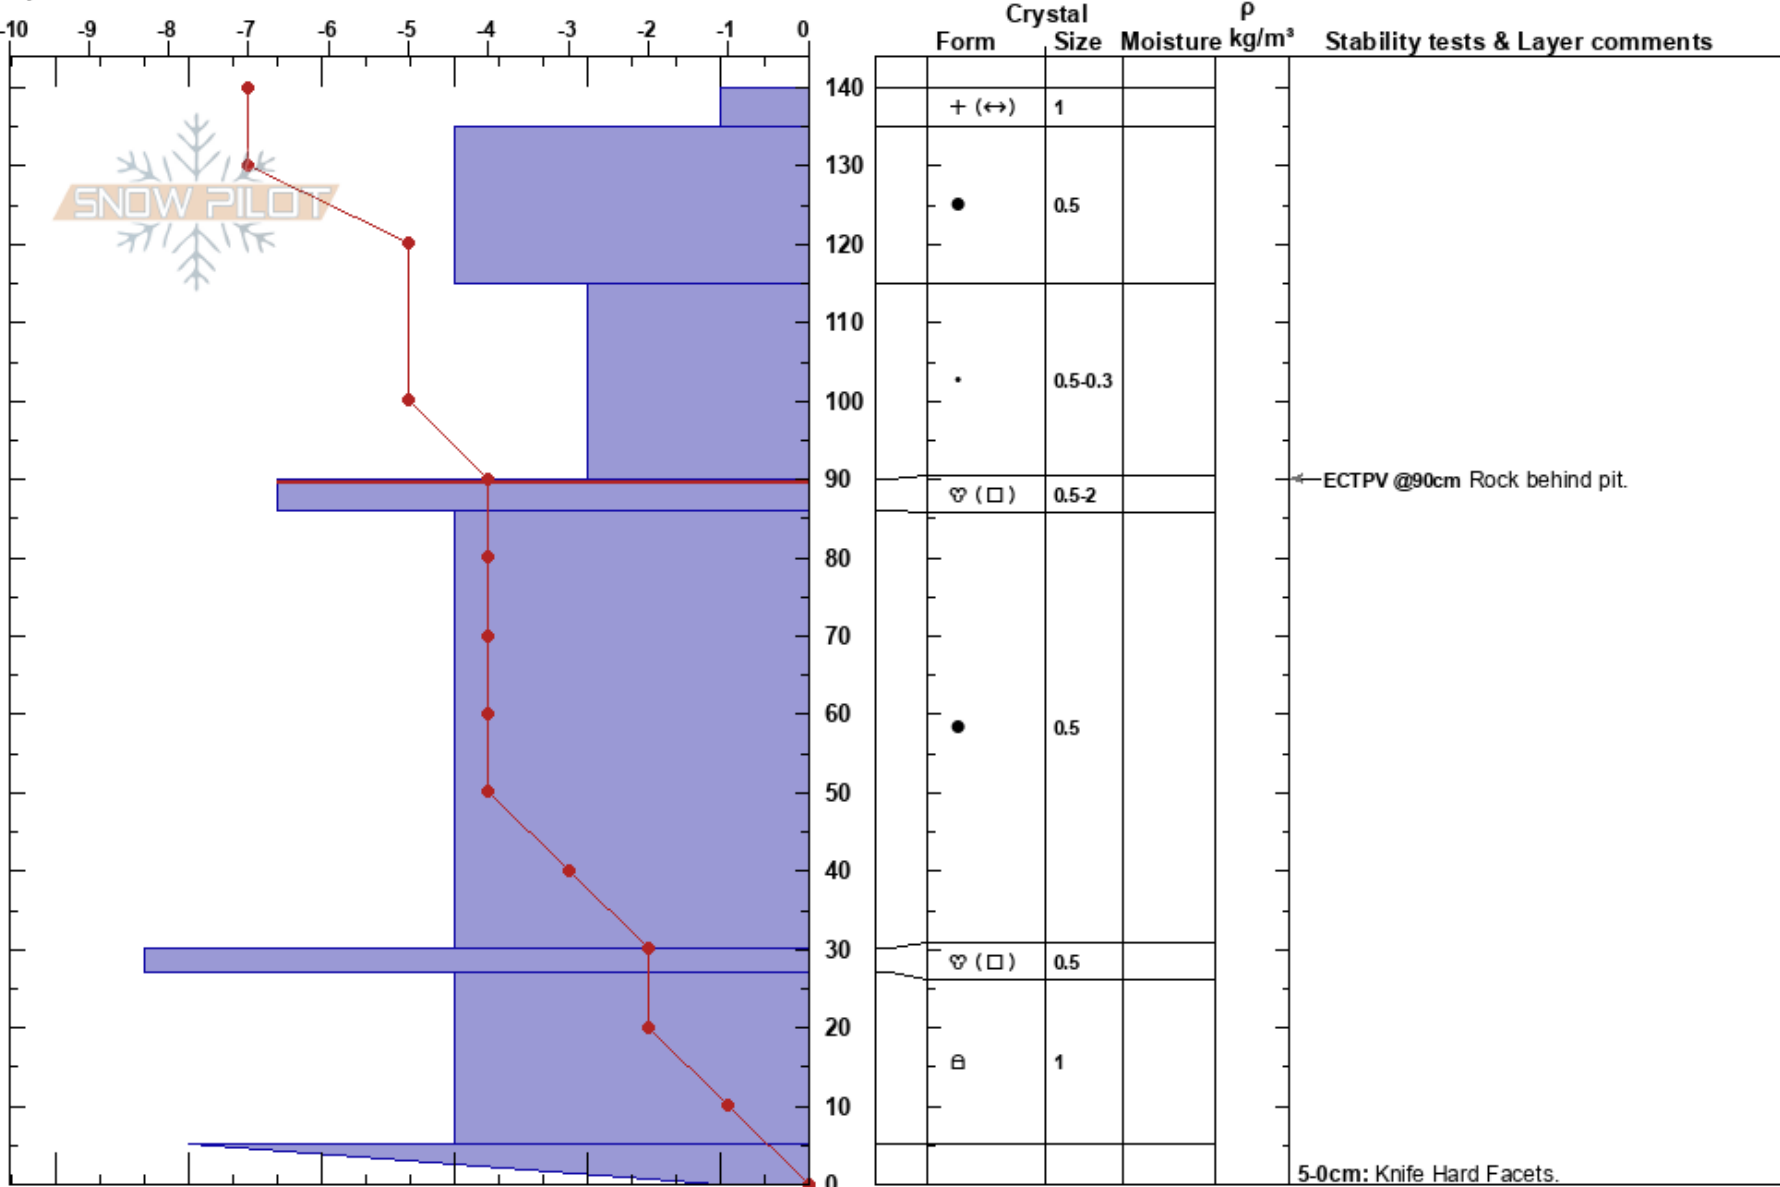

Cheeseman/Cocayne  
 Craigieburn Range  
 New Zealand  
**Elevation:** 1860 ft  
**Aspect:** SE

Brian Vestal  
 21/08/2019 - 11:00  
**Co-ord:**  
**Slope Angle:** 36°  
**Wind Loading:** previous

**Stability:** Good **HS:** 140 **Layer Notes:**  
**Air Temperature:** -1°C **PS:** 5 90-86cm: Problematic layer  
**Sky Cover:** FEW 5-0cm: Knife Hard Facets.  
**Precipitation:** NO  
**Wind:** Calm

**Specifics:** Pit dug in a Ski Area; Recent avalanche activity on different slopes; Ski tracks on slope; We skied slope; Poor pit location

**Notes:**