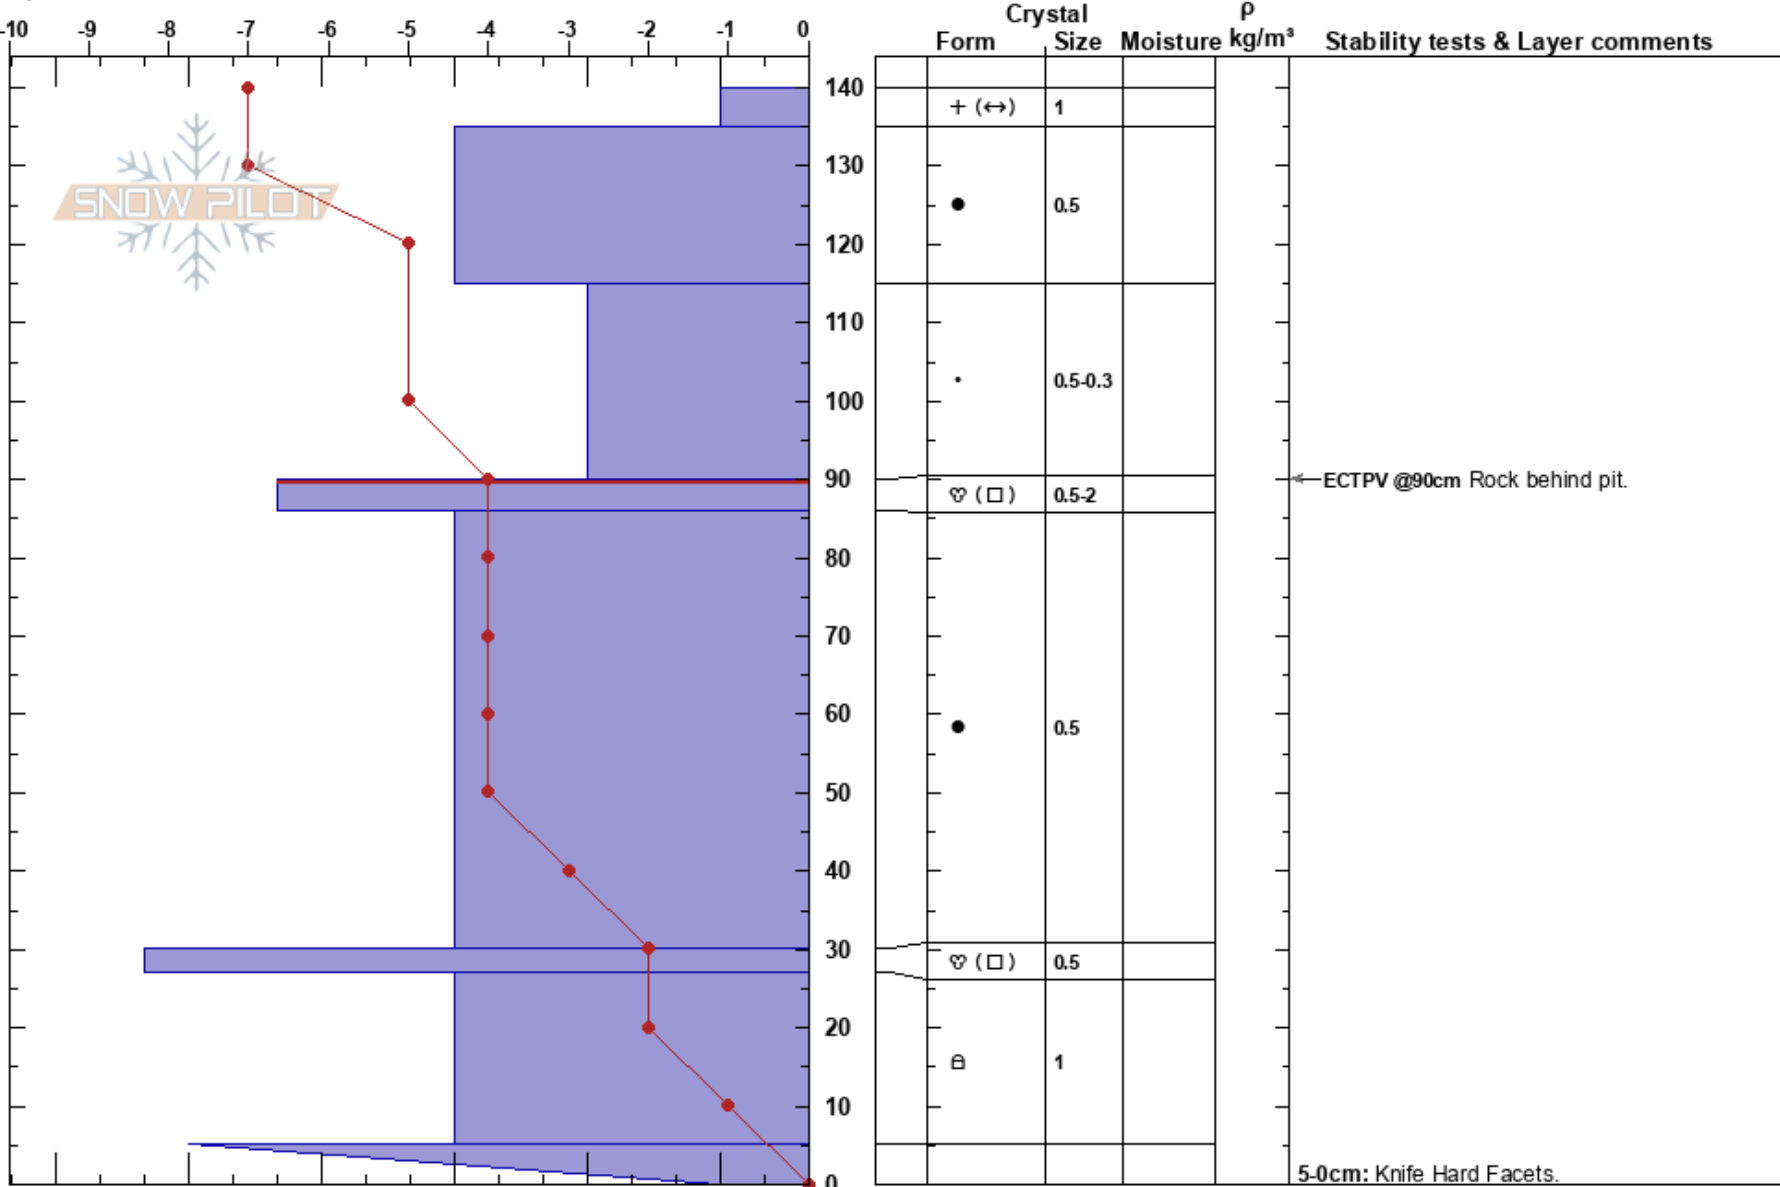

Cheeseman/Cocayne
 Craigieburn Range
 New Zealand
Elevation: 1860 ft
Aspect: SE

Brian Vestal
 21/08/2019 - 11:00
Co-ord:
Slope Angle: 36°
Wind Loading: previous

Stability: Good **HS:** 140 **Layer Notes:**
Air Temperature: -1°C **PS:** 5 90-86cm: Problematic layer
Sky Cover: FEW 5-0cm: Knife Hard Facets.
Precipitation: NO
Wind: Calm

Specifics: Pit dug in a Ski Area; Recent avalanche activity on different slopes; Ski tracks on slope; We skied slope; Poor pit location

Notes:

5-0cm: Knife Hard Facets.